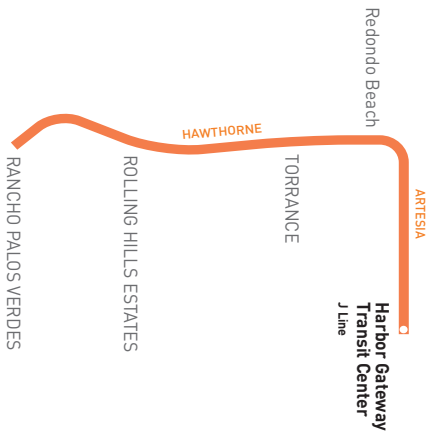

Southbound (Approximate Times)

HARBOR GATEWAY	TORRANCE			RANCHO PALOS VERDES
5	4	3	1	
Harbor Gateway Transit Center	Hawthorne & Artesia	Hawthorne & Pacific Coast Hwy	Palos Verdes Dr. South & Seacove	
5:05A	5:18A	5:31A	5:50A	
5:55	6:09	6:22	6:41	
6:35	6:50	7:04	7:25	
7:35	7:52	8:09	8:31	
8:35	8:52	9:10	9:32	
9:35	9:53	10:12	10:34	
10:35	10:54	11:15	11:37	
11:35	11:56	12:17P	12:39P	
12:35P	12:56P	1:17	1:39	
1:35	1:55	2:15	2:36	
2:35	2:55	3:13	3:34	
3:35	3:55	4:13	4:34	
4:35	4:54	5:12	5:33	
5:35	5:54	6:12	6:33	
6:35	6:54	7:10	7:29	
7:35	7:52	8:06	8:25	
8:35	8:51	9:05	9:24	

Need to know on the go?

Download *Transit* app for trip plans, service alerts, maps and more.

Need information?

Transit Information: 323.466.3876
Customer Relations: 213.922.6235
In an Emergency: 1.888.950.7233 or 911

And for all you need to know, visit metro.net.

metro.net
323.60.METRO
Wheelchair Hotline
800.621.7828

Travel Info
511
California Relay Service
711

Effective Jun 25 2023

344

Metro Limited

Northbound to Harbor Gateway
Southbound to Palos Verdes
via Hawthorne Blvd

Subject to change without notice
Sujeto a cambios sin previo aviso