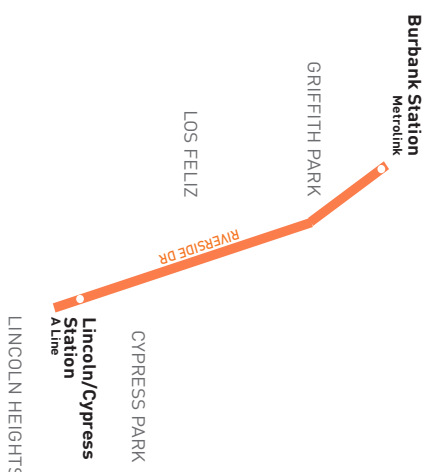

metro.net
323.60.METRO
Wheelchair Hotline
800.621.7828

Travel Info
511
California Relay Service
711

Northbound to Burbank Station
Southbound to Lincoln/Cypress Station
Via Riverside Dr & LA Zoo

Metro Local

296