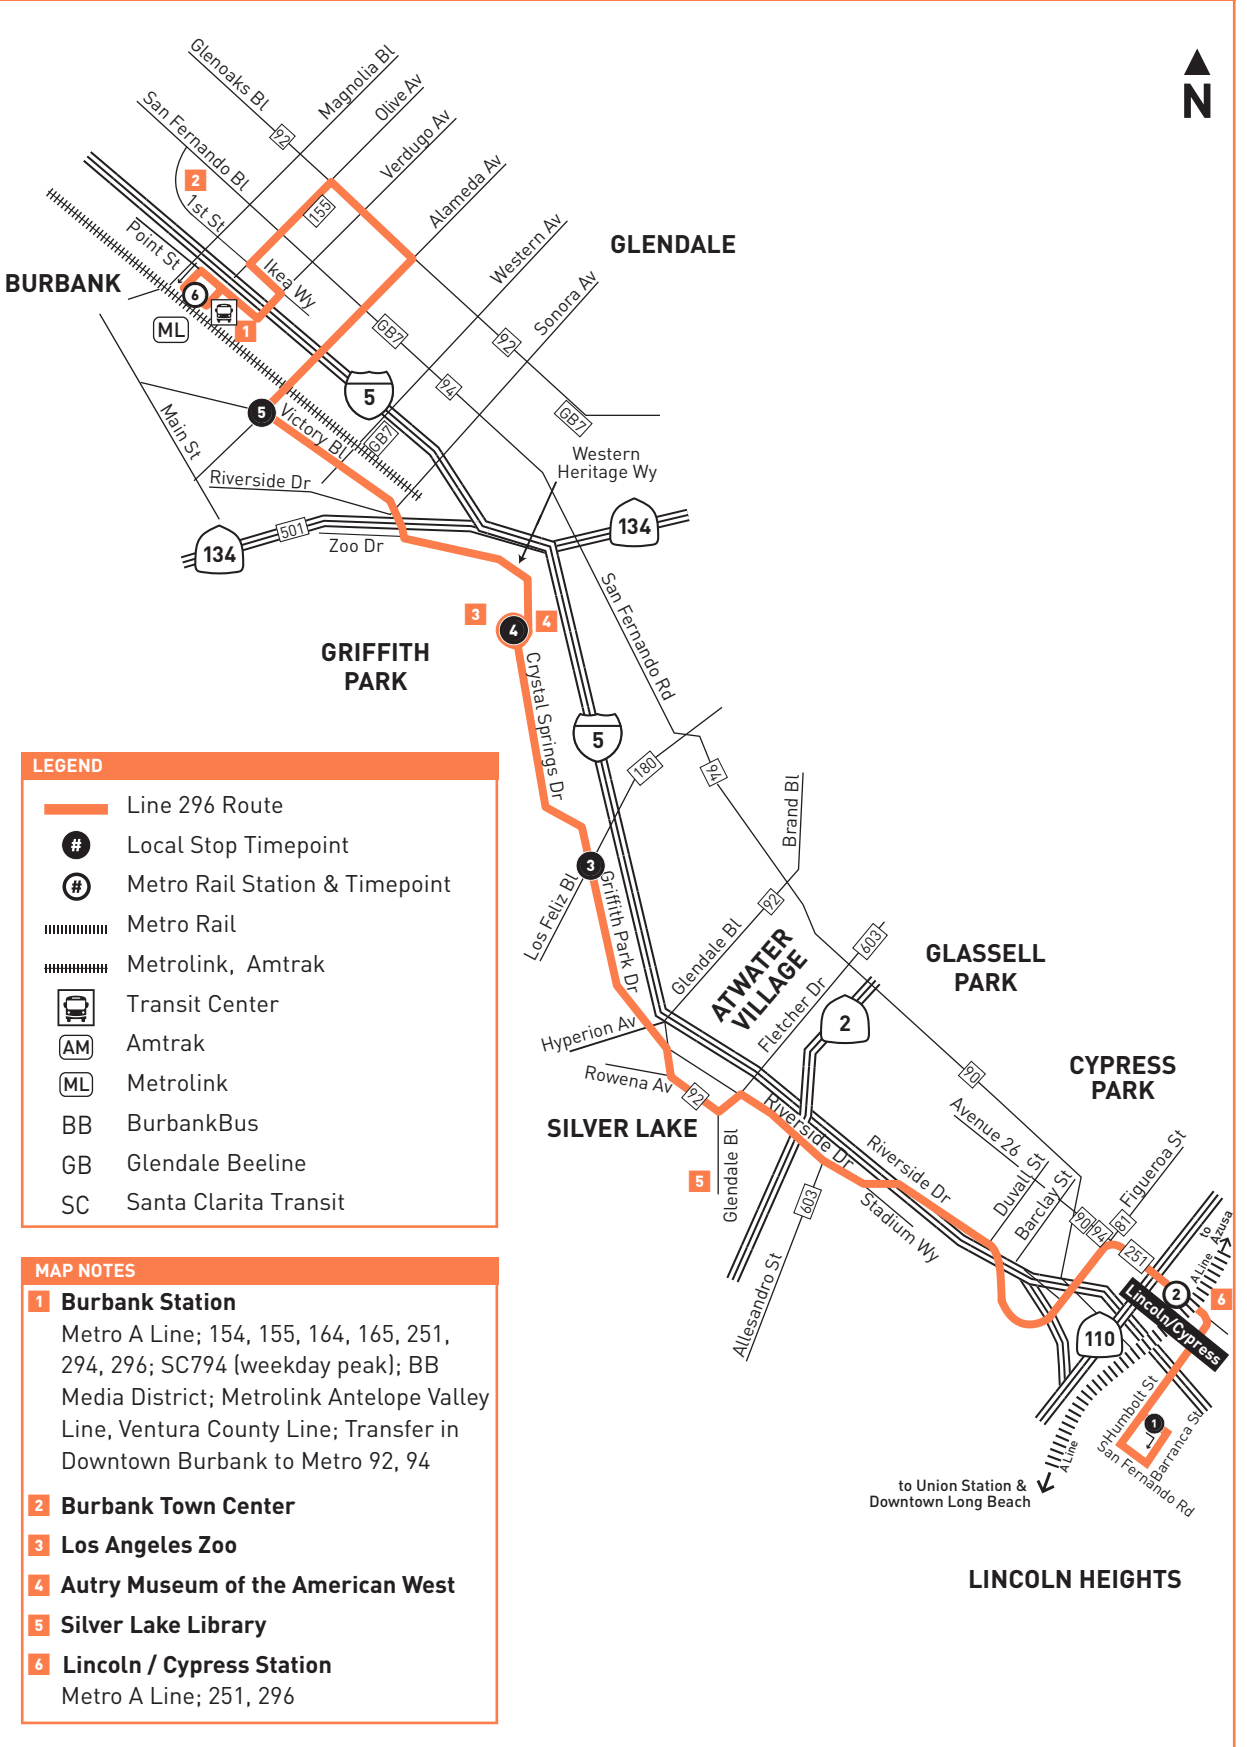

Northbound Al Norte (Approximate Times / *Tiempos Aproximados*)

Southbound Al Sur (Approximate Times / *Tiempos Aproximados*)

LINCOLN HEIGHTS						BURBANK					
1	2	3	4	5	6	6	5	4	3	2	1
Ave 21 & Barranca	Lincoln / Cypress Station	Riverside & Los Feliz	Los Angeles Zoo	Victory & Alameda	Burbank Station	Burbank Station	Victory & Alameda	Los Angeles Zoo	Riverside & Los Feliz	Lincoln / Cypress Station	Ave 21 & Barranca
5:06A	5:10A	5:24A	5:32A	5:39A	5:50A	5:08A	5:19A	5:26A	5:34A	5:47A	5:50A
6:06	6:10	6:24	6:32	6:39	6:50	6:08	6:19	6:26	6:34	6:47	6:50
7:06	7:10	7:24	7:32	7:39	7:50	7:08	7:19	7:26	7:34	7:48	7:51
8:06	8:10	8:24	8:32	8:39	8:50	8:07	8:19	8:26	8:34	8:49	8:52
9:05	9:09	9:24	9:32	9:40	9:52	9:07	9:19	9:26	9:34	9:49	9:52
10:05	10:09	10:24	10:32	10:40	10:52	10:06	10:20	10:27	10:35	10:50	10:53
11:05	11:09	11:24	11:32	11:40	11:52	11:06	11:20	11:27	11:35	11:51	11:54
12:04P	12:08P	12:24P	12:32P	12:40P	12:52P	12:06P	12:20P	12:27P	12:35P	12:52P	12:55P
1:04	1:08	1:24	1:32	1:40	1:52	1:06	1:20	1:27	1:35	1:52	1:55
2:04	2:08	2:24	2:32	2:40	2:52	2:06	2:20	2:27	2:35	2:52	2:55
3:04	3:08	3:24	3:32	3:40	3:52	3:06	3:20	3:27	3:35	3:52	3:55
4:04	4:08	4:24	4:32	4:40	4:52	4:06	4:20	4:27	4:35	4:52	4:55
5:05	5:09	5:24	5:32	5:40	5:51	5:06	5:19	5:26	5:34	5:50	5:53
6:05	6:09	6:24	6:32	6:40	6:51	6:06	6:19	6:26	6:34	6:49	6:52
7:06	7:10	7:24	7:32	7:40	7:51	7:08	7:19	7:26	7:34	7:47	7:50
8:07	8:11	8:25	8:32	8:39	8:50	8:08	8:19	8:26	8:34	8:47	8:50

ROUTE MAP

LEGEND

- Line 296 Route
- # Local Stop Timepoint
- # Metro Rail Station & Timepoint
- Metro Rail
- Metrolink, Amtrak
- Transit Center
- Amtrak
- Metrolink
- BB BurbankBus
- GB Glendale Beeline
- SC Santa Clarita Transit

MAP NOTES

1. **1 Burbank Station**
   Metro A Line; 154, 155, 164, 165, 251, 294, 296; SC794 (weekday peak); BB Media District; Metrolink Antelope Valley Line, Ventura County Line; Transfer in Downtown Burbank to Metro 92, 94
2. **2 Burbank Town Center**
3. **3 Los Angeles Zoo**
4. **4 Autry Museum of the American West**
5. **5 Silver Lake Library**
6. **6 Lincoln / Cypress Station**
   Metro A Line; 251, 296

Need information?

Transit Information: 323.466.3876
Customer Relations: 213.922.6235
In an Emergency: 1.888.950.7233 or 911