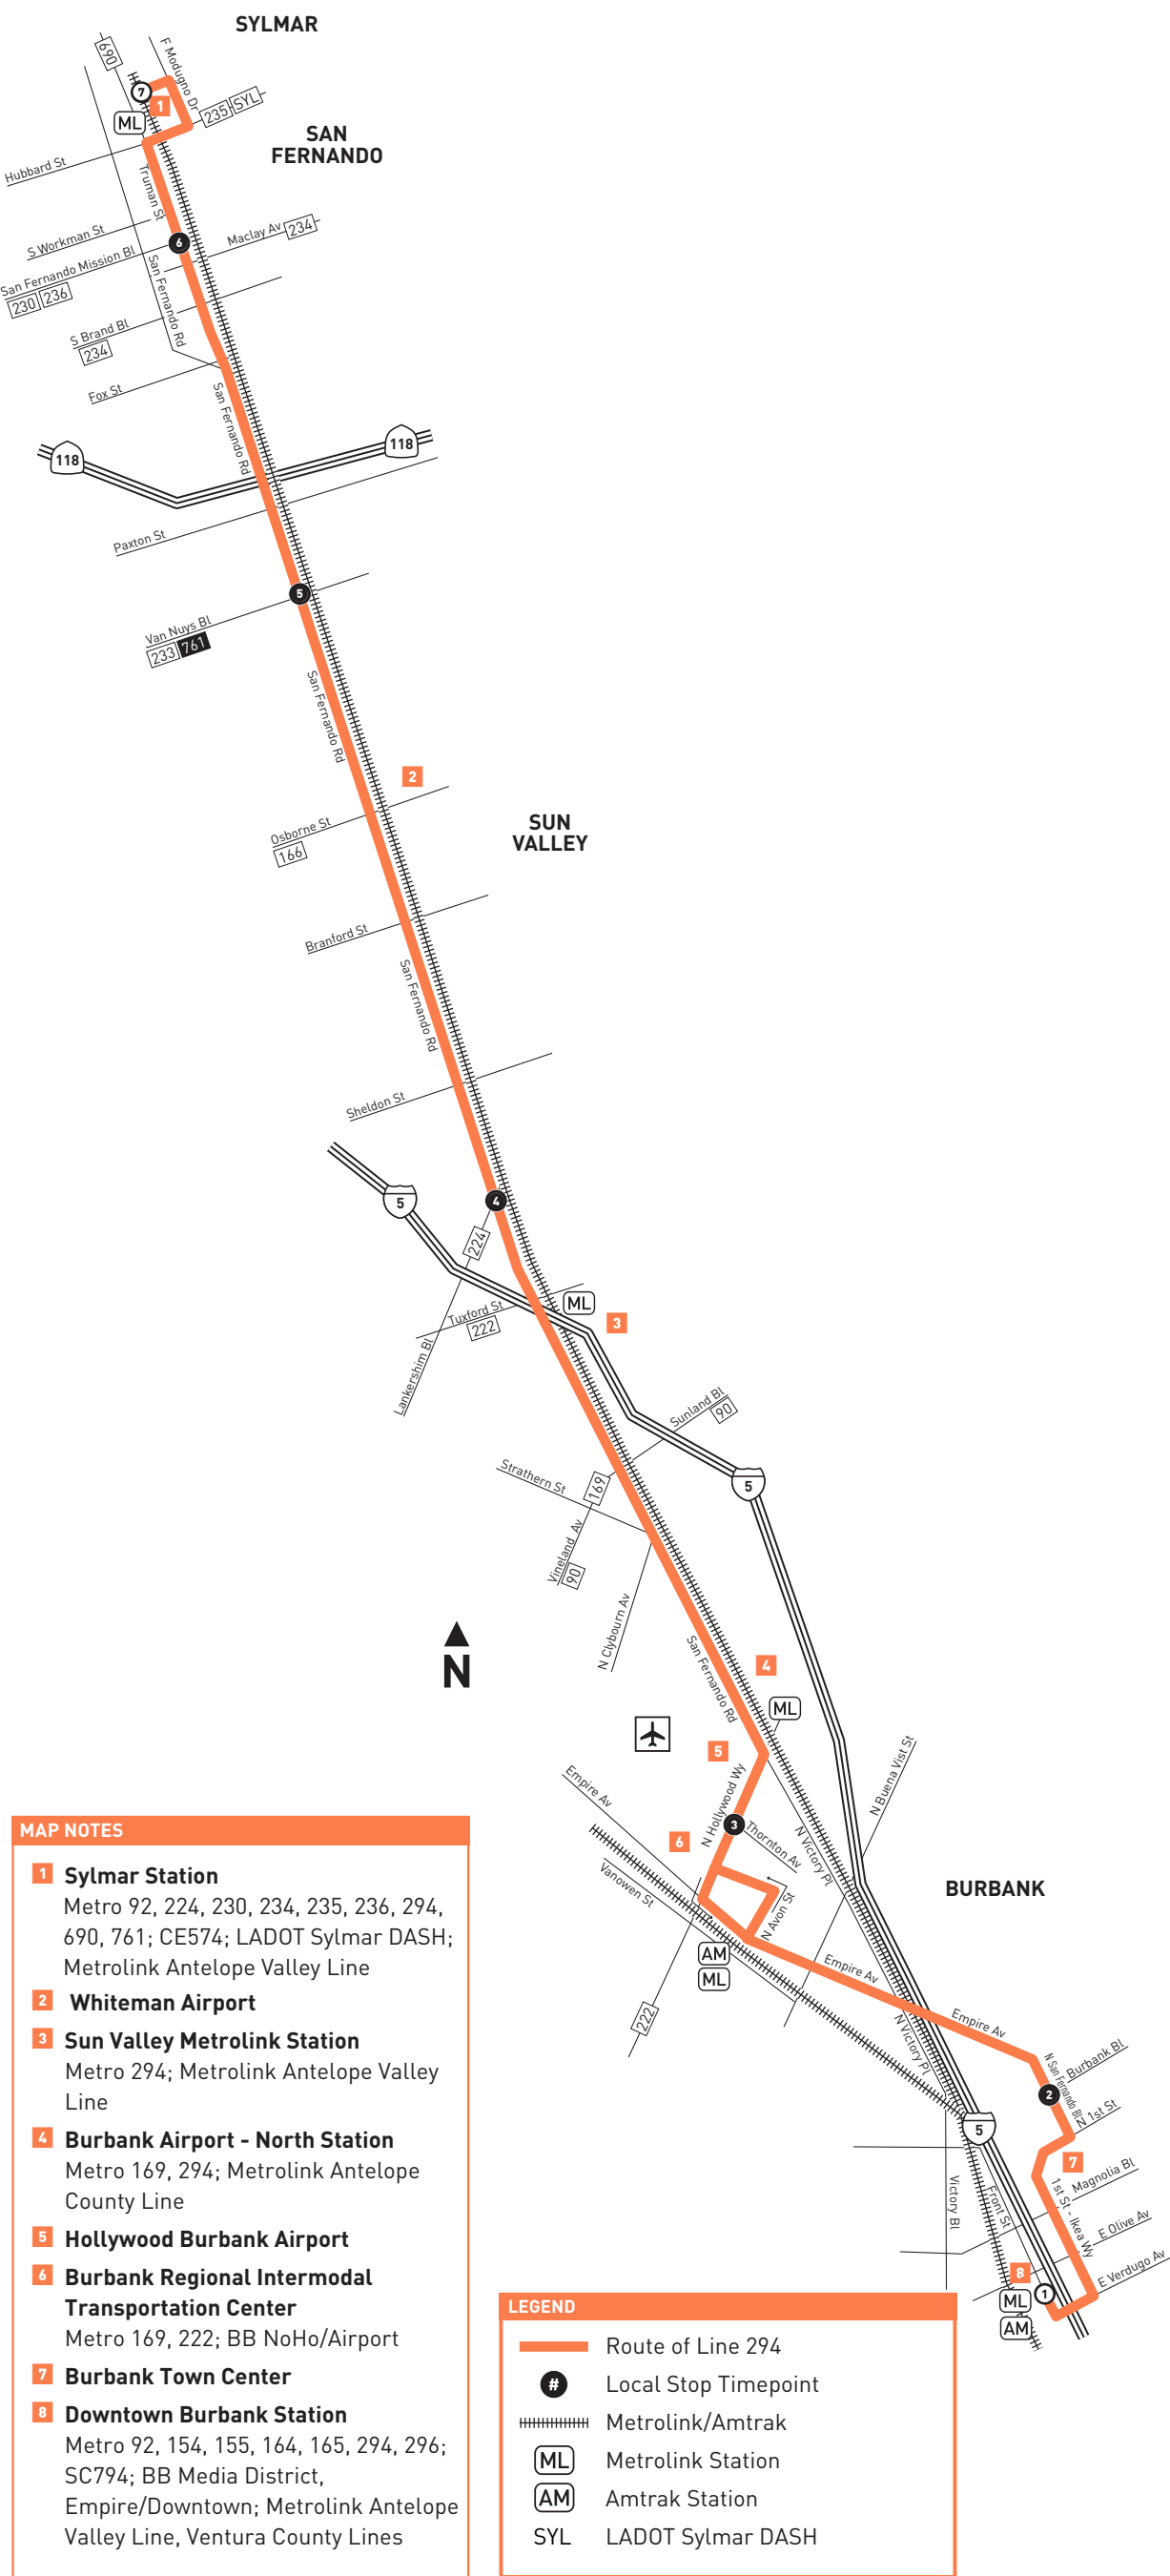

Wheelchair Hotline
 800.621.7828

Travel Info
 511
 California Relay Service
 711

Metro Local
 Northbound to Sylmar
 Southbound to Burbank
 via San Fernando Rd

294

Effective Dec 15 2024

Saturday, Sunday and Holiday Schedules

ROUTE MAP

MAP NOTES

- 1 Sylmar Station**
Metro 92, 224, 230, 234, 235, 236, 294, 690, 761; CE574; LADOT Sylmar DASH; Metrolink Antelope Valley Line
- 2 Whiteman Airport**
- 3 Sun Valley Metrolink Station**
Metro 294; Metrolink Antelope Valley Line
- 4 Burbank Airport - North Station**
Metro 169, 294; Metrolink Antelope County Line
- 5 Hollywood Burbank Airport**
- 6 Burbank Regional Intermodal Transportation Center**
Metro 169, 222; BB NoHo/Airport
- 7 Burbank Town Center**
- 8 Downtown Burbank Station**
Metro 92, 154, 155, 164, 165, 294, 296; SC794; BB Media District, Empire/Downtown; Metrolink Antelope Valley Line, Ventura County Lines

LEGEND

- Route of Line 294
- Local Stop Timepoint
- Metrolink/Amtrak
- Metrolink Station
- Amtrak Station
- LADOT Sylmar DASH

Lose something?

Learn more about Metro's Lost & Found service. Visit metro.net/lostandfound or call 323.937.8920.