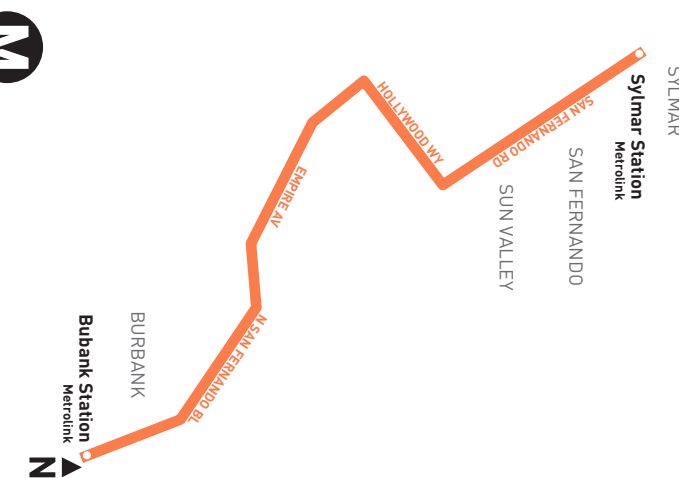

Need information?

Transit Information: 323.466.3876
Customer Relations: 213.922.6235
In an Emergency: 1.888.950.7233 or 911

metro.net
323.GO.METRO
Wheelchair Hotline
800.621.7828

STL
Travel Info
511
California Relay Service
711

Effective Jun 23 2024

Metro Local
Northbound to Sylmar
Southbound to Burbank
via San Fernando Rd

294