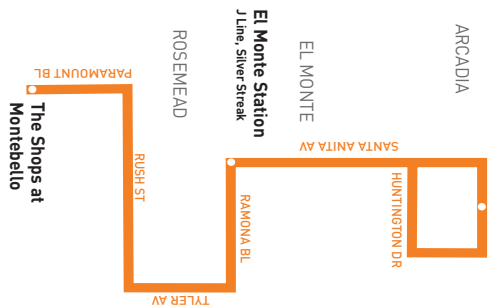

Saturday, Sunday and Holiday

287

Northbound (Approximate Times)

EL MONTE	ARCADIA
4	5
6:00A	6:12A
7:00	7:12
8:00	8:13
9:00	9:13
10:00	10:13
11:00	11:13
11:59	12:13P
1:00P	1:14
2:00	2:14
3:00	3:14
4:00	4:14
5:00	5:14
6:00	6:12
7:00	7:12
8:00	8:12
9:00	9:12

Southbound (Approximate Times)

ARCADIA	EL MONTE
6	5
6:27A	6:34A
7:27	7:35
8:27	8:35
9:27	9:35
10:27	10:35
11:27	11:35
12:27P	12:35P
1:27	1:36
2:27	2:37
3:27	3:37
4:27	4:37
5:27	5:37
6:27	6:35
7:27	7:34
8:27	8:34
9:27	9:34

Saturday, Sunday & Holiday Schedules

Saturday, Sunday & Holiday schedule in effect on New Year's Day, Memorial Day, Independence Day, Labor Day, Thanksgiving Day and Christmas Day.

Horarios de sábado, domingo y días feriados

Horarios de sábado, domingo y días feriados en efecto para año nuevo, día conmemorativo, cuatro de julio, día del trabajo, día de acción de gracias, y Navidad.

Need information?

Transit Information: 323.466.3876
Customer Relations: 213.922.6235
In an Emergency: 1.888.950.7233 or 911

And for all you need to know, visit metro.net.

- metro.net 323.601.METRO
- Wheelchair Hotline 800.621.7828
- Travel Info 511
- California Relay Service 711

Effective Dec 15 2024

287

Metro Local
Northbound to Arcadia Station
Southbound to The Shops at Montebello
via Santa Anita Av & Paramount Bl