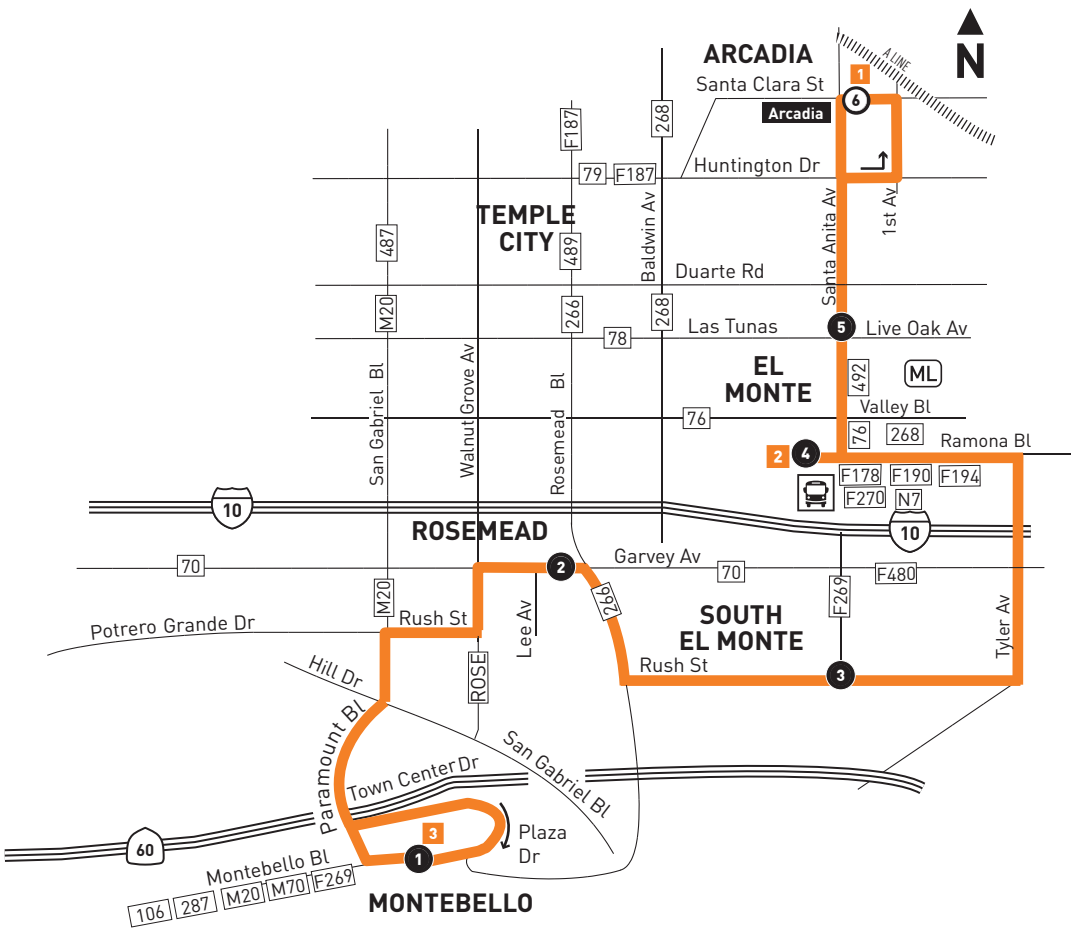

And for all you need to know, visit metro.net.

- metro.net 323.601.METRO
- Wheelchair Hotline 800.621.7828
- Travel Info 511
- California Relay Service 711

Effective Dec 15 2024

287

Metro Local
 Northbound to Arcadia Station
 Southbound to The Shops at Montebello
 via Santa Anita Av & Paramount Bl

ROUTE MAP

LEGEND

- Line 287 Route
- Metro Rail
- Local Stop Timepoint
- Local Stop Timepoint - Single Direction Only
- Metro Rail / Busway Station
- Transit Center
- Map Notes
- Connecting Line
- Metrolink
- Foothill Transit
- Montebello Bus Lines
- Norwalk Transit
- Rosemead Explorer

MAP NOTES

- 1 Arcadia Station**
Metro A Line, 79, 287; F187, F270; Arcadia Transit Blue, Green Red Lines
- 2 El Monte Station**
Upper Level: J Line (910/950) F486, F488, F492, Silver Streak; FlixBus; Greyhound, Hollywood Bowl Shuttle; Megabus
Lower Level: Metro 70, 76, 267, 268 287, 577; F178, F190, F194, F269, F282; N7
- 3 The Shops at Montebello**
Metro 106, 287; F269; M20, M70 Rosemead Explorer