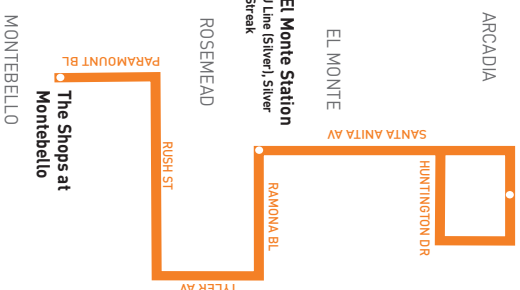

Monday through Friday

Effective Dec 11 2022

287

Northbound (Approximate Times)

MONTEBELLO	SOUTH EL MONTE	EL MONTE	ARCADIA
1	2	3	4
5:33A	5:45A	5:53A	5:36A
6:00	6:13	6:22	6:16
6:37	6:50	7:00	6:47
7:13	7:26	7:38	7:28
7:54	8:07	8:19	8:08
8:35	8:49	8:59	8:47
9:15	9:29	9:39	9:27
9:54	10:10	10:20	10:07
10:34	10:50	11:00	10:47
11:14	11:30	11:40	11:27
11:54	12:10P	12:20P	11:38
12:34P	12:50	1:00	11:53
1:14	1:30	1:40	12:07P
1:50	2:06	2:18	12:47
2:30	2:46	2:58	12:58P
3:10	3:26	3:38	1:27
3:49	4:05	4:18	1:39
4:30	4:45	4:58	2:07
5:10	5:25	5:38	2:19
5:52	6:07	6:20	2:47
6:35	6:50	7:02	2:59
7:18	7:31	7:42	3:27
7:59	8:12	8:23	4:08
—	—	—	4:48
—	—	—	5:00
—	—	—	5:40
—	—	—	6:17
—	—	—	6:56
—	—	—	7:25
—	—	—	8:05
—	—	—	8:46
—	—	—	9:26
—	—	—	10:06
—	—	—	10:26

Southbound (Approximate Times)

ARCADIA	EL MONTE	SOUTH EL MONTE	MONTEBELLO
6	5	4	3
4:31A	4:39A	4:51A	5:02A
5:16	5:24	5:37	5:47
5:56	6:04	6:16	6:27
6:35	6:43	6:56	7:09
7:14	7:22	7:36	7:49
7:53	8:01	8:16	8:29
8:34	8:42	8:56	9:08
9:14	9:22	9:36	9:48
9:55	10:03	10:16	10:28
10:35	10:43	10:56	11:08
11:15	11:23	11:36	11:48
11:55	12:03P	12:16P	12:28P
12:35P	12:43	12:56	1:08
1:14	1:23	1:36	1:48
1:53	2:03	2:16	2:28
2:33	2:43	2:56	3:08
3:13	3:23	3:36	3:48
3:53	4:03	4:16	4:29
4:33	4:43	4:56	5:09
5:13	5:23	5:36	5:48
5:53	6:03	6:16	6:27
6:44	6:53	7:06	7:16
7:45	7:53	8:06	8:16
8:46	8:54	9:06	—
9:46	9:54	10:06	—
10:38	10:46	10:58	—

Saturday, Sunday and Holiday

287

Northbound (Approximate Times)

EL MONTE	ARCADIA
4	5
6:00A	6:12A
7:00	7:12
8:00	8:13
9:00	9:13
10:00	10:13
11:00	11:13
11:59	12:13P
1:00P	1:14
2:00	2:14
3:00	3:14
4:00	4:14
5:00	5:14
6:00	6:12
7:00	7:12
8:00	8:12
9:00	9:12
10:00	10:12

Southbound (Approximate Times)