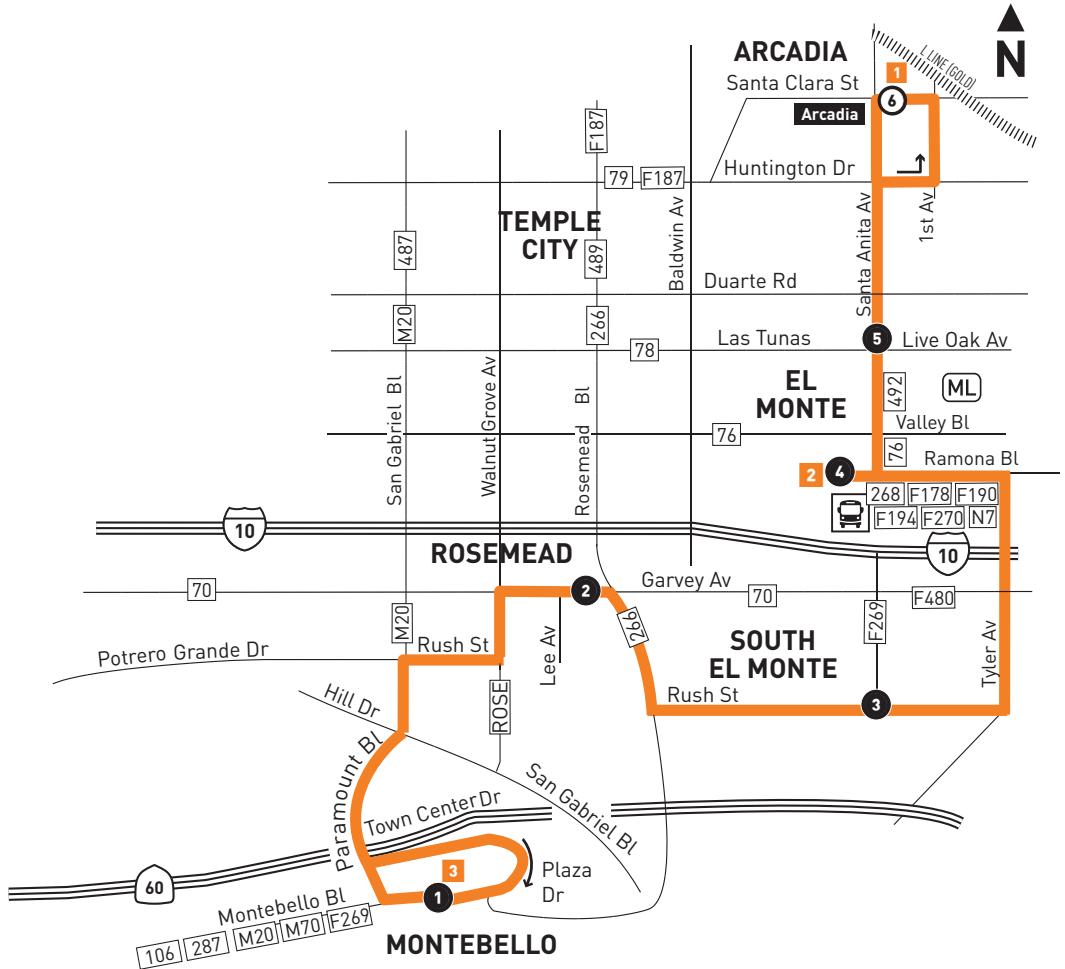

Southbound (Approximate Times)

ARCADIA	EL MONTE
6	5
6:27A	6:34A
7:27	7:34
8:27	8:34
9:27	9:34
10:27	10:34
11:27	11:34
12:27P	12:35P
1:27	1:36
2:27	2:37
3:27	3:37
4:27	4:37
5:27	5:37
6:27	6:34
7:27	7:34
8:27	8:34
9:27	9:34
10:27	10:34

287

Metro Local
 Northbound to Arcadia Station
 Southbound to The Shops at Montebello
 via Santa Anita Av & Paramount Bl

ROUTE MAP

LEGEND

- Line 287 Route
- Metro Rail
- Local Stop Timepoint
- Local Stop Timepoint - Single Direction Only
- Metro Rail / Busway Station
- Transit Center
- Map Notes
- Connecting Line
- Metrolink
- Foothill Transit
- Montebello Bus Lines
- Norwalk Transit
- Rosemead Explorer

MAP NOTES

- 1 Arcadia Station**
 Metro 79, 287; F187;
 Arcadia Transit Blue, Green Red Lines
- 2 El Monte Station**
Upper Level: J Line (Silver 910/950)
 F486, F488, F492, Silver Streak;
 Greyhound, Hollywood Bowl Shuttle
Lower Level: Metro 70, 76, 267, 268
 287, 577; F178, F190, F194, F269,
 F282; N7
- 3 The Shops at Montebello**
 Metro 106, 287; F269; M20, M70
 Rosemead Explorer