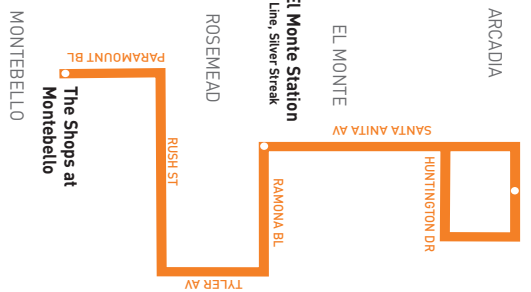

Saturday, Sunday and Holiday

287

Northbound (Approximate Times)			Southbound (Approximate Times)		
EL MONTE	ARCADIA		ARCADIA	EL MONTE	
4	5	6	6	5	4
El Monte Station	Santa Anita & Live Oak	Arcadia Station	Arcadia Station	Santa Anita & Live Oak	El Monte Station
6:00A 7:00 8:00 9:00 10:00 11:00 11:59 1:00P 2:00 3:00 4:00 5:00 6:00 7:00 8:00 9:00	6:12A 7:12 8:13 9:13 10:13 11:13 12:13P 1:14 2:14 3:14 4:14 5:14 6:12 7:12 8:12 9:12	6:22A 7:22 8:23 9:24 10:24 11:24 12:24P 1:26 2:26 3:26 4:26 5:26 6:22 7:22 8:22 9:22	6:27A 7:27 8:27 9:27 10:27 11:27 12:27P 1:27 2:27 3:27 4:27 5:27 6:27 7:27 8:27 9:27	6:34A 7:34 8:35 9:35 10:35 11:35 12:35P 1:36 2:37 3:37 4:37 5:37 6:35 7:34 8:34 9:34	6:47A 7:49 8:49 9:49 10:48 11:48 12:48P 1:49 2:50 3:50 4:50 5:50 6:48 7:47 8:46 9:46

And for all you need to know, visit metro.net.

- metro.net 323.G0.METRO
- Wheelchair Hotline 800.621.7828
- Travel Info 511
- California Relay Service 711

Effective Jun 23 2024

287

Metro Local
 Northbound to Arcadia Station
 Southbound to The Shops at Montebello
 via Santa Anita Av & Paramount Bl

ROUTE MAP

LEGEND

- Line 287 Route
- Metro Rail
- Local Stop Timepoint
- Local Stop Timepoint - Single Direction Only
- Metro Rail / Busway Station
- Transit Center
- Map Notes
- Connecting Line
- Metrolink
- Foothill Transit
- Montebello Bus Lines
- Norwalk Transit
- Rosemead Explorer

MAP NOTES

- 1 Arcadia Station**
Metro A Line, 79, 287; F187, F270; Arcadia Transit Blue, Green Red Lines
- 2 El Monte Station**
Upper Level: J Line (910/950) F486, F488, F492, Silver Streak; FlixBus; Greyhound, Hollywood Bowl Shuttle; Megabus
Lower Level: Metro 70, 76, 267, 268 287, 577; F178, F190, F194, F269, F282; N7
- 3 The Shops at Montebello**
Metro 106, 287; F269; M20, M70 Rosemead Explorer