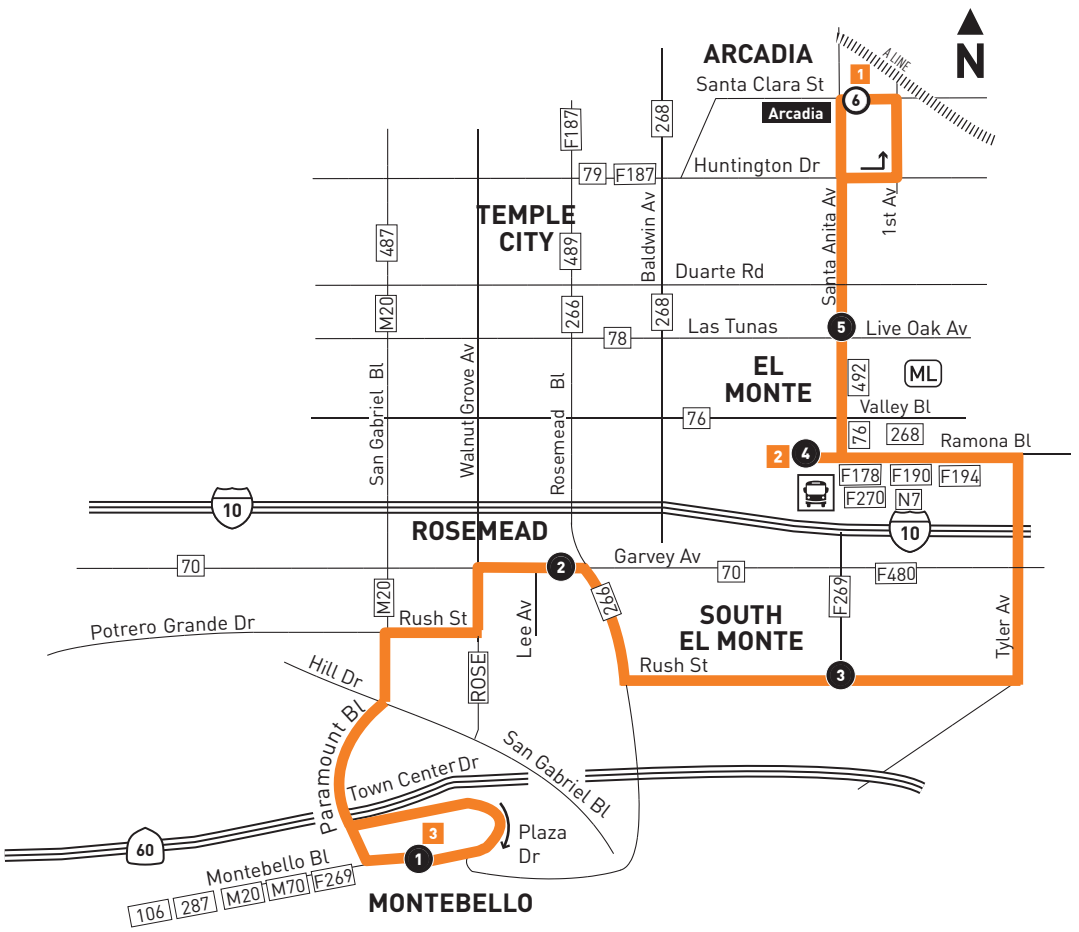

And for all you need to know, visit metro.net.

- metro.net 323.G0.METRO
- Wheelchair Hotline 800.621.7828
- Travel Info 511
- California Relay Service 711

Effective Jun 23 2024

287

Metro Local
 Northbound to Arcadia Station
 Southbound to The Shops at Montebello
 via Santa Anita Av & Paramount Bl

ROUTE MAP

LEGEND

- Line 287 Route
- Metro Rail
- Local Stop Timepoint
- Local Stop Timepoint - Single Direction Only
- Metro Rail / Busway Station
- Transit Center
- Map Notes
- Connecting Line
- Metrolink
- Foothill Transit
- Montebello Bus Lines
- Norwalk Transit
- Rosemead Explorer

MAP NOTES

- 1 Arcadia Station**
Metro A Line, 79, 287; F187, F270; Arcadia Transit Blue, Green Red Lines
- 2 El Monte Station**
Upper Level: J Line (910/950) F486, F488, F492, Silver Streak; FlixBus; Greyhound, Hollywood Bowl Shuttle; Megabus
Lower Level: Metro 70, 76, 267, 268 287, 577; F178, F190, F194, F269, F282; N7
- 3 The Shops at Montebello**
Metro 106, 287; F269; M20, M70 Rosemead Explorer