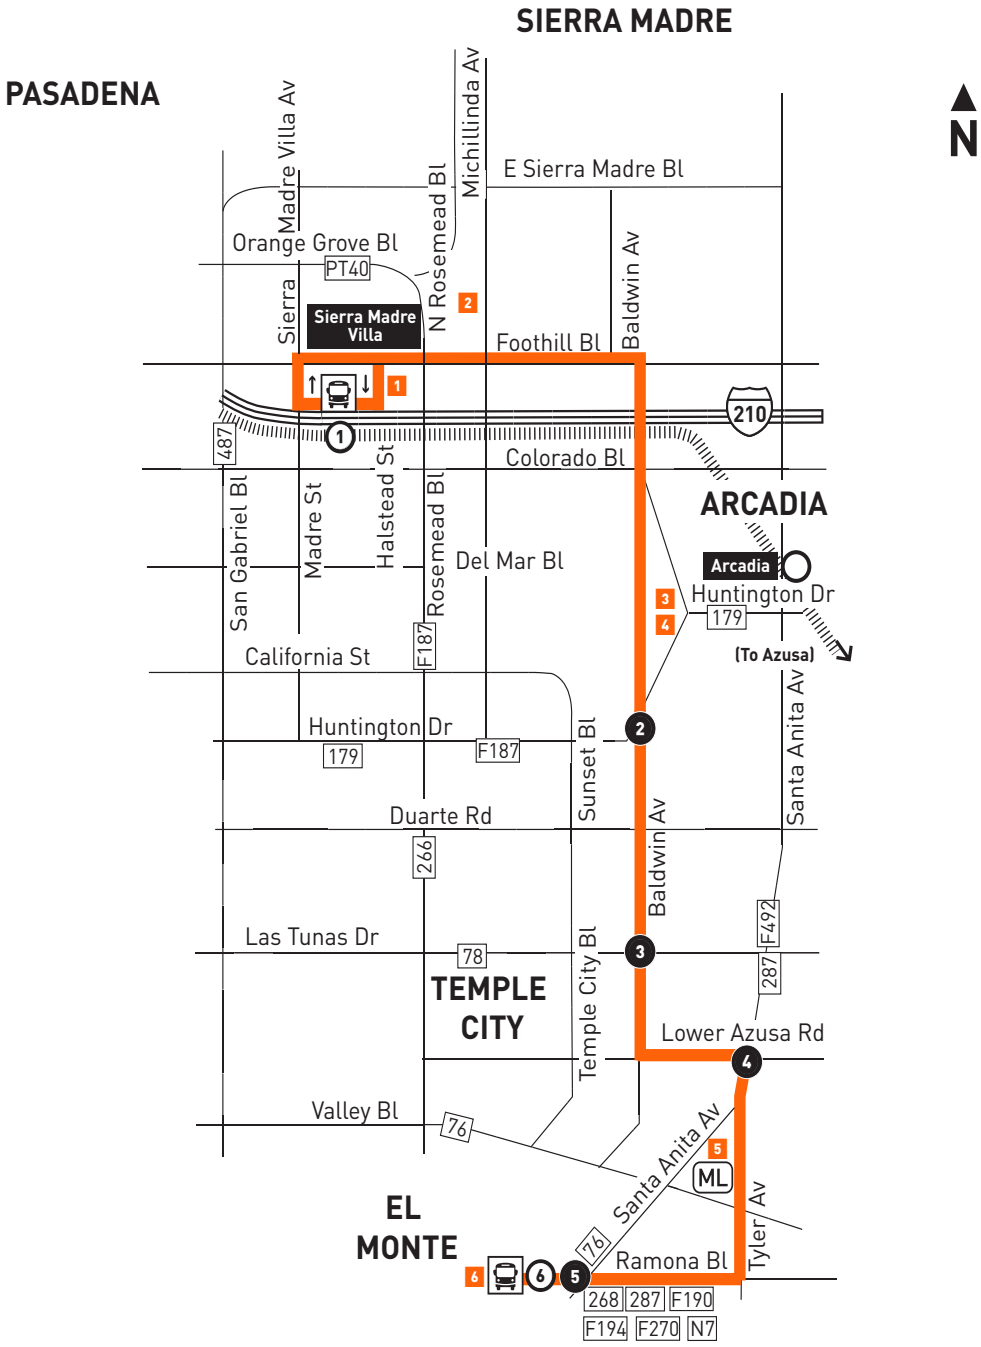

## Northbound (Approximate Times)

EL MONTE	TEMPLE CITY	ARCADIA	PASADENA
6	5	4	3
El Monte Station	Ramona & Santa Anita	Lower Azusa & Santa Anita	Baldwin & Las Tunas
7:14A	7:18A	7:26A	7:33A
8:12	8:16	8:25	8:33
9:10	9:14	9:23	9:31
10:10	10:14	10:23	10:31
11:07	11:11	11:21	11:30
12:07P	12:11P	12:21P	12:30P
1:07	1:11	1:21	1:30
2:07	2:11	2:21	2:30
3:07	3:11	3:21	3:30
4:09	4:13	4:22	4:31
5:09	5:13	5:22	5:31
6:10	6:14	6:23	6:31
7:12	7:16	7:24	7:32
8:12	8:16	8:24	8:32

## Southbound (Approximate Times)

PASADENA	ARCADIA	TEMPLE CITY	EL MONTE
1	2	3	4
Sierra Madre Villa Station	Baldwin & Huntington	Baldwin & Las Tunas	Santa Anita & Lower Azusa
6:08A	6:22A	6:29A	6:37A
7:08	7:22	7:30	7:39
8:08	8:22	8:30	8:39
9:08	9:22	9:31	9:41
10:08	10:22	10:31	10:41
11:08	11:22	11:31	11:41
12:08P	12:22P	12:32P	12:42P
1:08	1:22	1:32	1:43
2:08	2:22	2:33	2:44
3:08	3:22	3:32	3:43
4:08	4:22	4:32	4:41
5:08	5:22	5:32	5:41
6:08	6:22	6:32	6:41
7:08	7:22	7:31	7:40
8:08	8:22	8:29	8:37
9:08	9:22	9:29	9:37

# 268

Metro Local  
 Northbound to Sierra Madre Villa Station  
 Southbound to El Monte Station  
 via Baldwin Av & Foothill Bl

LEGEND	
	Line 268 Route
	Metro Rail
	Local Stop Timepoint
	Metro Rail / Busway Station & Timepoint
	Metro Rail / Busway Station
	Transit Center
	Map Notes
	Connecting Line
	Metrolink
F	Foothill Transit
N	Norwalk Transit
PT	Pasadena Transit