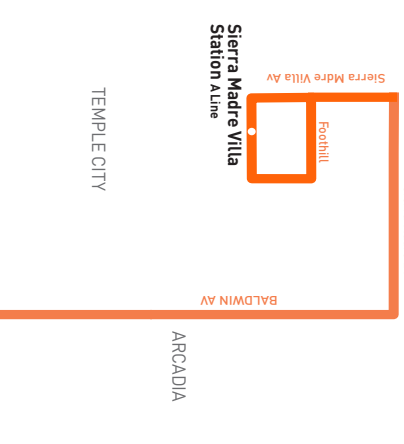

Southbound (Approximate Times)

PASADENA	SIERRA MADRE	ARCADIA	TEMPLE CITY	EL MONTE
1	2	3	4	5
Sierra Madre Villa Station	Sierra Madre & Baldwin	Baldwin & Huntington	Baldwin & Las Tunas	Santa Anita & Lower Azusa
El Monte Station				
6:00A	6:09A	6:18A	6:25A	6:34A
7:00	7:10	7:19	7:26	7:35
8:01	8:11	8:20	8:27	8:37
9:02	9:12	9:21	9:28	9:38
10:02	10:12	10:21	10:28	10:38
11:02	11:12	11:21	11:28	11:38
12:02P	12:12P	12:21P	12:28P	12:39P
1:04	1:14	1:23	1:31	1:42
2:04	2:14	2:23	2:31	2:42
3:05	3:15	3:24	3:32	3:43
4:06	4:16	4:25	4:33	4:43
5:07	5:17	5:26	5:34	5:44
6:07	6:17	6:26	6:34	6:44
7:07	7:17	7:26	7:33	7:43
8:07	8:17	8:26	8:33	8:42
9:07	9:17	9:26	9:33	9:42

Saturday, Sunday and Holiday Schedules

Saturday, Sunday and Holiday Schedule in effect on New Year's Day, Memorial Day, Independence Day, Labor Day, Thanksgiving Day and Christmas Day.

Horarios de sábado, domingo y días feriados

Horarios de sábado, domingo y días feriados en efecto para año nuevo, día conmemorativo, cuatro de julio, día del trabajo, día de acción de gracias, y Navidad.

Need information?

Transit Information: 323.466.3876
Customer Relations: 213.922.6235
In an Emergency: 1.888.950.7233 or 911

And for all you need to know, visit metro.net.

PASADENA
SIERRA MADRE

Sierra Madre Bl

Sierra Madre Villa Station

ARCADIA

BALDWIN AV

Temple City

Sierra Madre Villa Av

FOOTHILL

Lower Azusa Rd

El Monte Station

El Monte Metrolink Station

Valley Bl

Tyler Av

Effective Jun 7 2026

268

Metro Local

Northbound to Sierra Madre Villa Station

Southbound to El Monte Station

via Baldwin Av & Sierra Madre Bl

metro.net
323.60.METRO
Wheelchair Hotline
800.621.7828

Travel Info
511
California Relay Service
711