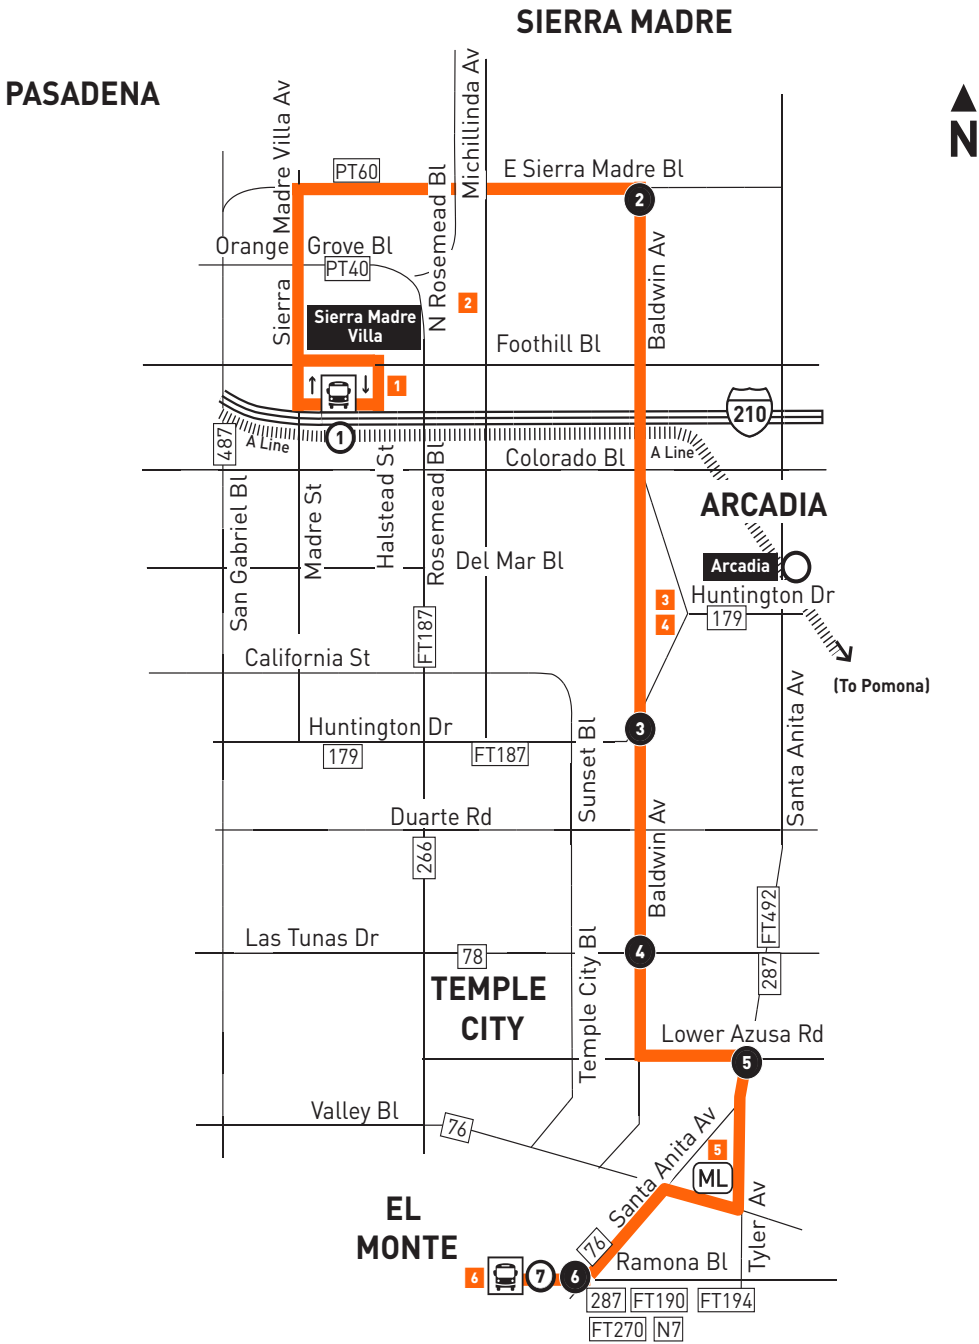

## Northbound (Approximate Times)

EL MONTE	TEMPLE CITY	ARCADIA	SIERRA MADRE	PASA-DENA
7	6	5	4	3
El Monte Station	Ramona & Santa Anita	Lower Azusa & Santa Anita	Baldwin & Las Tunas	Baldwin & Huntington
Sierra Madre & Baldwin	Sierra Madre & Villa Station			
7:06A	7:08A	7:17A	7:26A	7:31A
8:06	8:08	8:17	8:26	8:32
9:05	9:07	9:17	9:26	9:32
10:05	10:07	10:17	10:26	10:32
11:03	11:05	11:16	11:25	11:32
12:04P	12:06P	12:17P	12:26P	12:33P
1:04	1:06	1:17	1:26	1:33
2:04	2:06	2:17	2:26	2:33
3:05	3:07	3:18	3:27	3:34
4:07	4:09	4:20	4:29	4:35
5:07	5:09	5:20	5:29	5:35
6:09	6:11	6:21	6:30	6:36
7:11	7:13	7:22	7:30	7:36
8:11	8:13	8:22	8:30	8:36

El Monte Station

El Monte Metrolink Station

Valley Bl

Tyler Av

Effective Jun 7 2026

# 268

Metro Local

Northbound to Sierra Madre Villa Station

Southbound to El Monte Station

via Baldwin Av & Sierra Madre Bl

metro.net  
 323.60.METRO  
 Wheelchair Hotline  
 800.621.7828

Travel Info  
 511  
 California Relay Service  
 711

LEGEND	
	Line 268 Route
	Metro Rail
	Local Stop Timepoint
	Metro Rail / Busway Station & Timepoint
	Metro Rail / Busway Station
	Transit Center
	Map Notes
	Connecting Line
	Metrolink
FT	Foothill Transit
N	Norwalk Transit
PT	Pasadena Transit