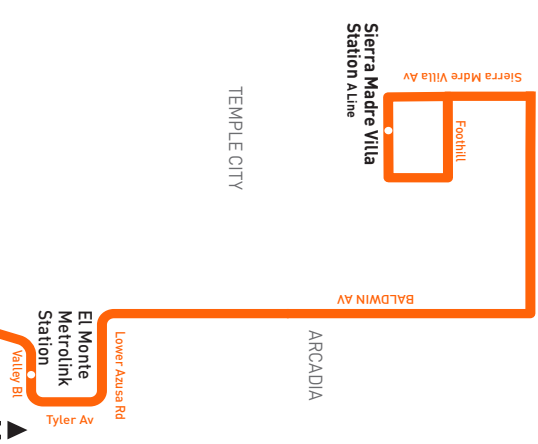

Subject to change without notice
Sujeto a cambios sin previo aviso