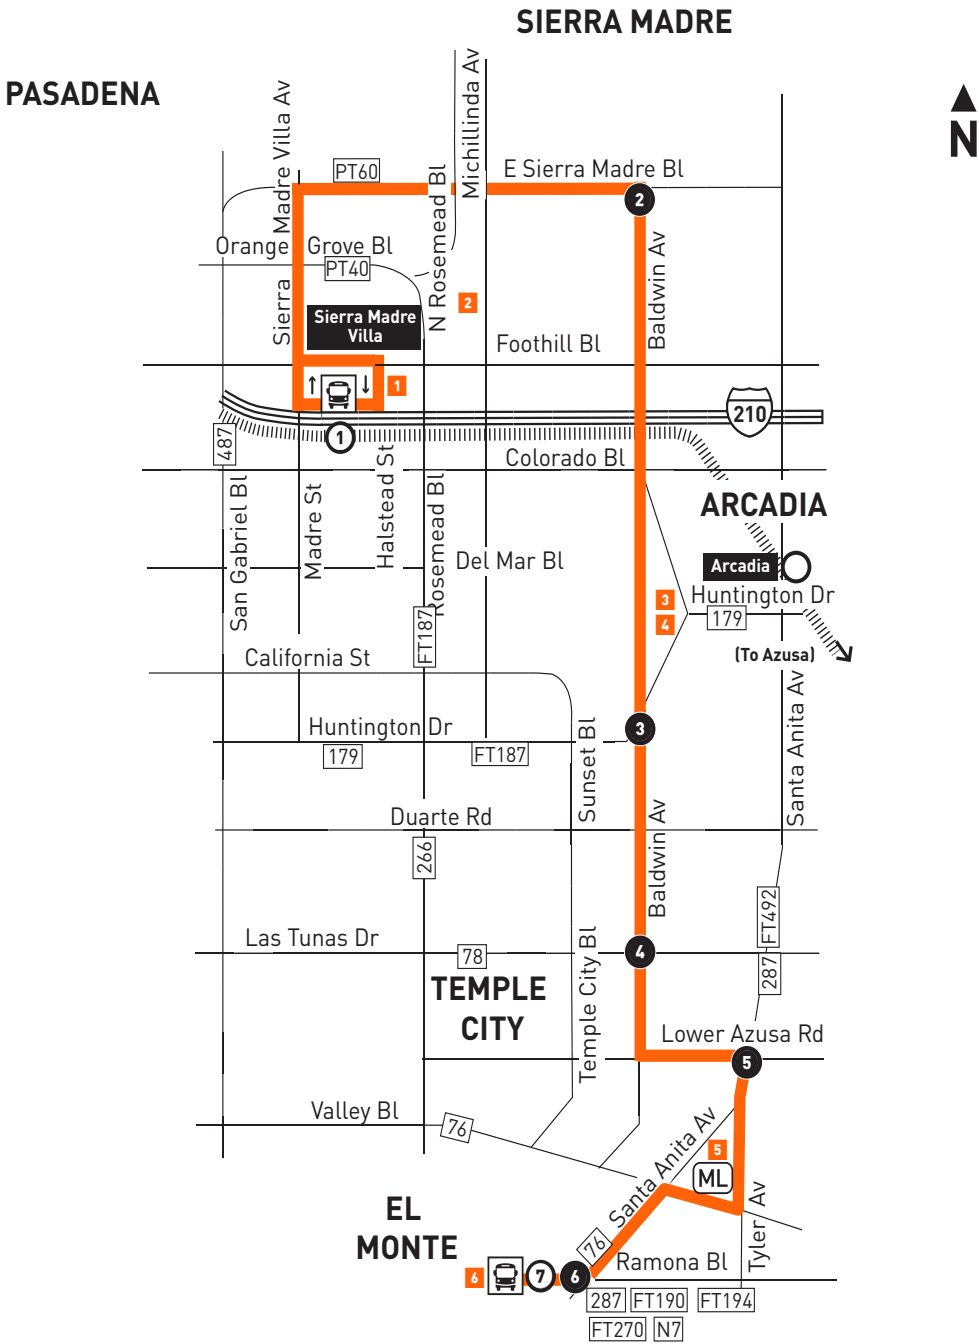

## Northbound (Approximate Times)

EL MONTE	TEMPLE CITY	ARCADIA	SIERRA MADRE	PASA-DENA
7	6	5	4	3
El Monte Station	Ramona & Santa Anita	Lower Azusa & Santa Anita	Baldwin & Las Tunas	Baldwin & Huntington
7:06A	7:08A	7:18A	7:27A	7:32A
8:06	8:08	8:18	8:27	8:32
9:04	9:06	9:17	9:26	9:33
10:04	10:06	10:17	10:26	10:33
11:03	11:05	11:16	11:25	11:33
12:03P	12:05P	12:16P	12:25P	12:33P
1:03	1:05	1:16	1:26	1:34
2:03	2:05	2:16	2:26	2:34
3:05	3:07	3:18	3:28	3:36
4:07	4:09	4:20	4:30	4:37
5:07	5:09	5:20	5:30	5:37
6:09	6:11	6:22	6:30	6:37
7:11	7:13	7:23	7:31	7:37
8:11	8:13	8:23	8:31	8:37

## Southbound (Approximate Times)

PASADENA	SIERRA MADRE	ARCADIA	TEMPLE CITY	EL MONTE
1	2	3	4	5
Sierra Madre Villa Station	Sierra Madre & Baldwin	Baldwin & Huntington	Baldwin & Las Tunas	Santa Anita & Lower Azusa
6:00A	6:11A	6:21A	6:28A	6:36A
7:00	7:11	7:21	7:29	7:38
8:01	8:12	8:22	8:30	8:39
9:02	9:13	9:23	9:31	9:41
10:02	10:13	10:23	10:31	10:41
11:02	11:13	11:23	11:31	11:41
12:02P	12:13P	12:23P	12:31P	12:41P
1:02	1:13	1:23	1:32	1:43
2:04	2:15	2:25	2:34	2:45
3:05	3:16	3:26	3:35	3:46
4:07	4:18	4:28	4:37	4:47
5:07	5:18	5:28	5:37	5:47
6:07	6:18	6:28	6:37	6:47
7:07	7:18	7:28	7:36	7:45
8:07	8:18	8:28	8:35	8:43
9:07	9:18	9:28	9:35	9:43

# 268

Effective Jun 23 2024

LEGEND	
	Line 268 Route
	Metro Rail
	Local Stop Timepoint
	Metro Rail / Busway Station & Timepoint
	Metro Rail / Busway Station
	Transit Center
	Map Notes
	Connecting Line
	Metrolink
FT	Foothill Transit
N	Norwalk Transit
PT	Pasadena Transit