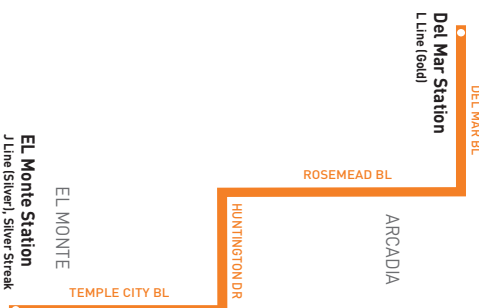

Northbound (Approximate Times)

Southbound (Approximate Times)