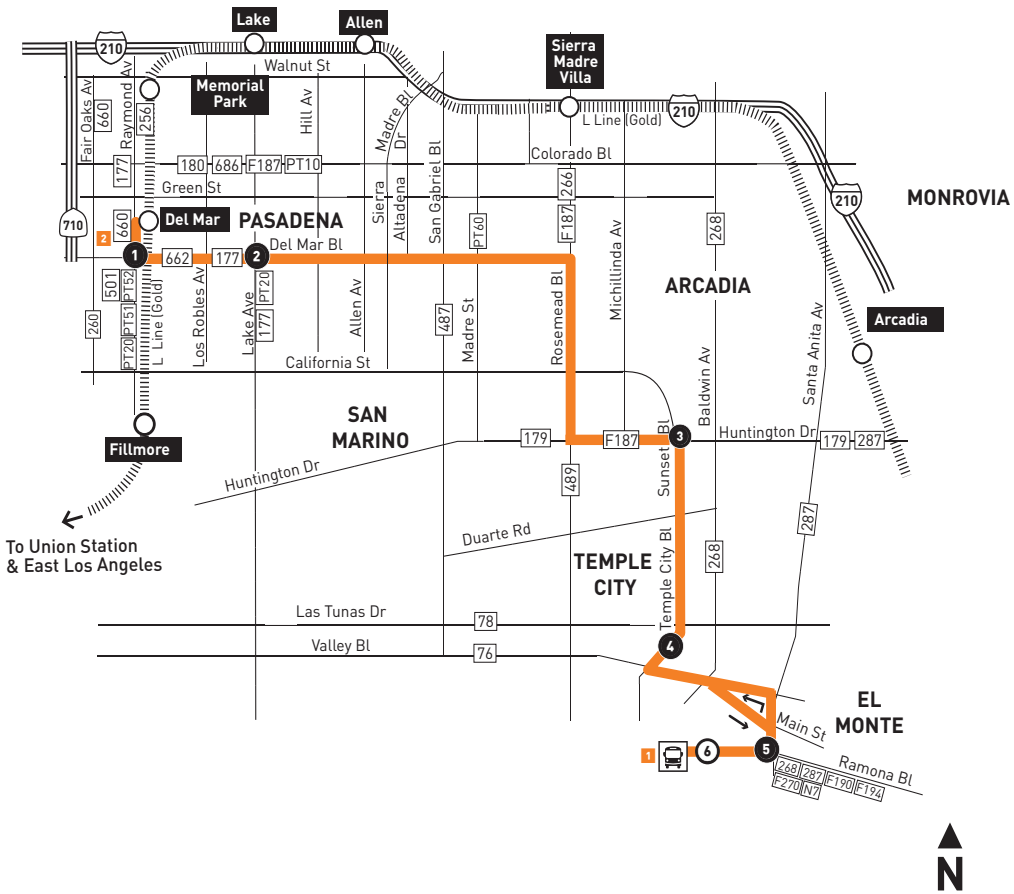

Northbound (Approximate Times)						Southbound (Approximate Times)				
EL MONTE	TEMPLE CITY	ARCADIA	PASADENA			PASADENA	ARCADIA	TEMPLE CITY	EL MONTE	
6	5	4	3	2	1	1	2	3	4	6
El Monte Station	Santa Anita & Ramona	Temple City & Lower Azusa	Huntington & Sunset	Del Mar & Lake	Raymond & Del Mar	Raymond & Del Mar	Del Mar & Lake	Huntington & Sunset	Temple City & Lower Azusa	El Monte Station
6:01A	6:04A	6:13A	6:22A	6:35A	6:40A	6:03A	6:06A	6:16A	6:24A	6:32A
7:01	7:04	7:13	7:22	7:36	7:41	7:03	7:07	7:19	7:28	7:37
8:01	8:04	8:13	8:23	8:38	8:43	8:03	8:07	8:19	8:28	8:37
9:01	9:04	9:13	9:23	9:39	9:44	9:04	9:09	9:22	9:31	9:41
10:01	10:04	10:13	10:23	10:39	10:44	10:04	10:09	10:23	10:32	10:42
11:01	11:04	11:13	11:23	11:39	11:44	11:04	11:09	11:23	11:32	11:42
12:01P	12:04P	12:13P	12:23P	12:39P	12:44P	12:04P	12:09P	12:24P	12:33P	12:43P
1:01	1:04	1:13	1:23	1:39	1:44	1:04	1:09	1:24	1:33	1:43
2:01	2:04	2:13	2:23	2:39	2:44	2:04	2:09	2:24	2:33	2:43
3:01	3:04	3:13	3:23	3:39	3:44	3:04	3:09	3:24	3:33	3:43
4:01	4:04	4:13	4:23	4:39	4:44	4:04	4:09	4:24	4:33	4:43
5:01	5:04	5:13	5:23	5:39	5:44	5:04	5:09	5:24	5:33	5:43
6:01	6:04	6:13	6:23	6:39	6:44	6:03	6:08	6:23	6:31	6:39
7:01	7:04	7:13	7:23	7:37	7:42	7:02	7:05	7:17	7:25	7:33

Se usara horarios de sábado, domingo, y días feriados para New Year's Day, Memorial Day, Independence Day, Labor Day, Thanksgiving Day y Christmas Day

ROUTE MAP

LEGEND

- Line 267 Route
- Metro Rail
- Local Stop Timepoint
- Local Stop Timepoint - Single Direction Only
- Metro Rail / Busway Station & Timepoint
- Metro Rail / Busway Station
- Transit Center
- Map Notes
- Connecting Line
- Foothill Transit
- Norwalk Transit
- Pasadena Transit

MAP NOTES

- 1 El Monte Station**
Upper Level: J Line (Silver 910/950); F486, F488, F492, Silver Streak; Greyhound; Hollywood Bowl
Lower Level: Metro 70, 76, 267, 268, 287, 577; F190, F194, F269, F270, F282; N7
- 2 Del Mar Station**
 Metro 177, 260, 267, 501, 660, 662, 686; PT20, PT51, PT52