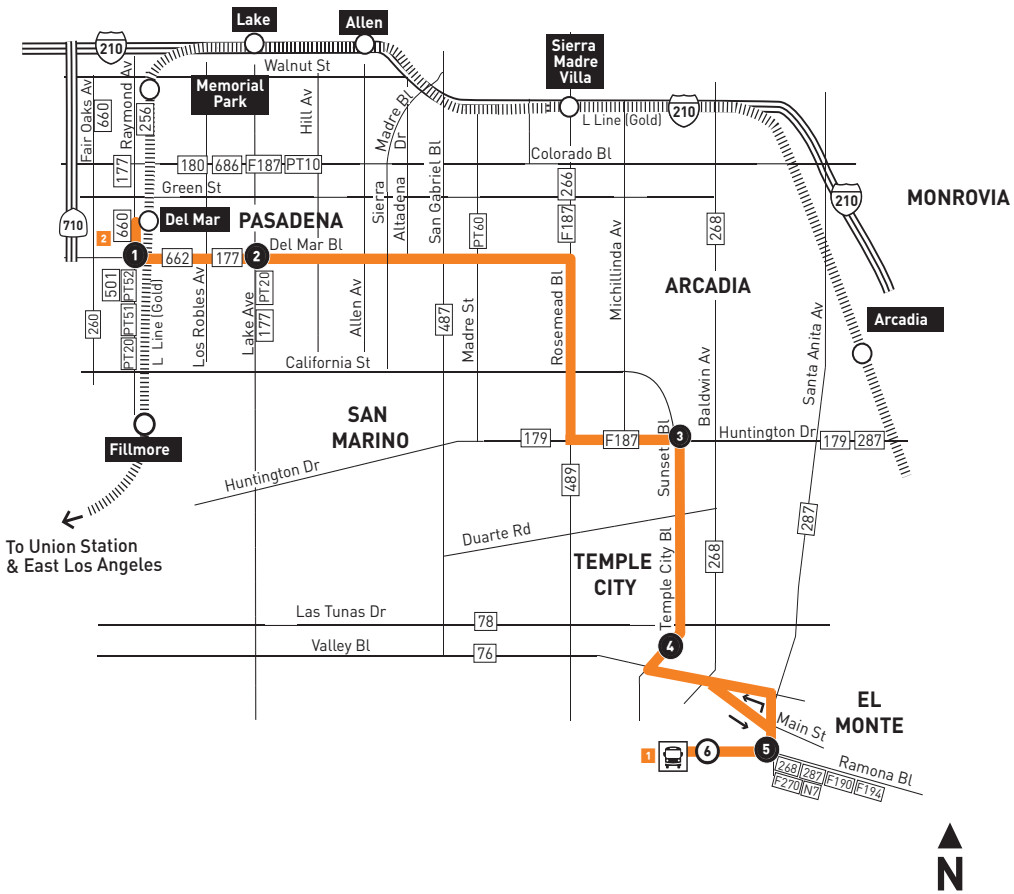

Northbound (Approximate Times)						Southbound (Approximate Times)				
EL MONTE	TEMPLE CITY	ARCADIA	PASADENA			PASADENA	ARCADIA	TEMPLE CITY	EL MONTE	
6	5	4	3	2	1	1	2	3	4	6
El Monte Station	Santa Anita & Ramona	Temple City & Lower Azusa	Huntington & Sunset	Del Mar & Lake	Raymond & Del Mar	Raymond & Del Mar	Del Mar & Lake	Huntington & Sunset	Temple City & Lower Azusa	El Monte Station
6:01A	6:04A	6:13A	6:22A	6:35A	6:40A	6:03A	6:06A	6:16A	6:24A	6:32A
7:01	7:04	7:13	7:22	7:36	7:41	7:03	7:07	7:19	7:28	7:37
8:01	8:04	8:13	8:23	8:38	8:43	8:03	8:07	8:19	8:28	8:37
9:01	9:04	9:13	9:23	9:39	9:44	9:04	9:09	9:22	9:31	9:41
10:01	10:04	10:13	10:23	10:39	10:44	10:04	10:09	10:23	10:32	10:42
11:01	11:04	11:13	11:23	11:39	11:44	11:04	11:09	11:23	11:32	11:42
12:01P	12:04P	12:13P	12:23P	12:39P	12:44P	12:04P	12:09P	12:24P	12:33P	12:43P
1:01	1:04	1:13	1:23	1:39	1:44	1:04	1:09	1:24	1:33	1:43
2:01	2:04	2:13	2:23	2:39	2:44	2:04	2:09	2:24	2:33	2:43
3:01	3:04	3:13	3:23	3:39	3:44	3:04	3:09	3:24	3:33	3:43
4:01	4:04	4:13	4:23	4:39	4:44	4:04	4:09	4:24	4:33	4:43
5:01	5:04	5:13	5:23	5:39	5:44	5:04	5:09	5:24	5:33	5:43
6:01	6:04	6:13	6:23	6:39	6:44	6:03	6:08	6:23	6:31	6:39
7:01	7:04	7:13	7:23	7:37	7:42	7:02	7:05	7:17	7:25	7:33

Se usara horarios de sábado, domingo, y días feriados para New Year's Day, Memorial Day, Independence Day, Labor Day, Thanksgiving Day y Christmas Day

ROUTE MAP

LEGEND

- Line 267 Route
- Metro Rail
- Local Stop Timepoint
- Local Stop Timepoint - Single Direction Only
- Metro Rail / Busway Station & Timepoint
- Metro Rail / Busway Station
- Transit Center
- Map Notes
- Connecting Line
- Foothill Transit
- Norwalk Transit
- Pasadena Transit