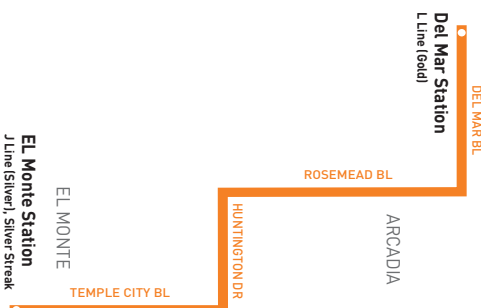

Need information?

Transit Information: 323.466.3876
Customer Relations: 213.922.6235
In an Emergency: 1.888.950.7233 or 911

And for all you need to know, visit metro.net.