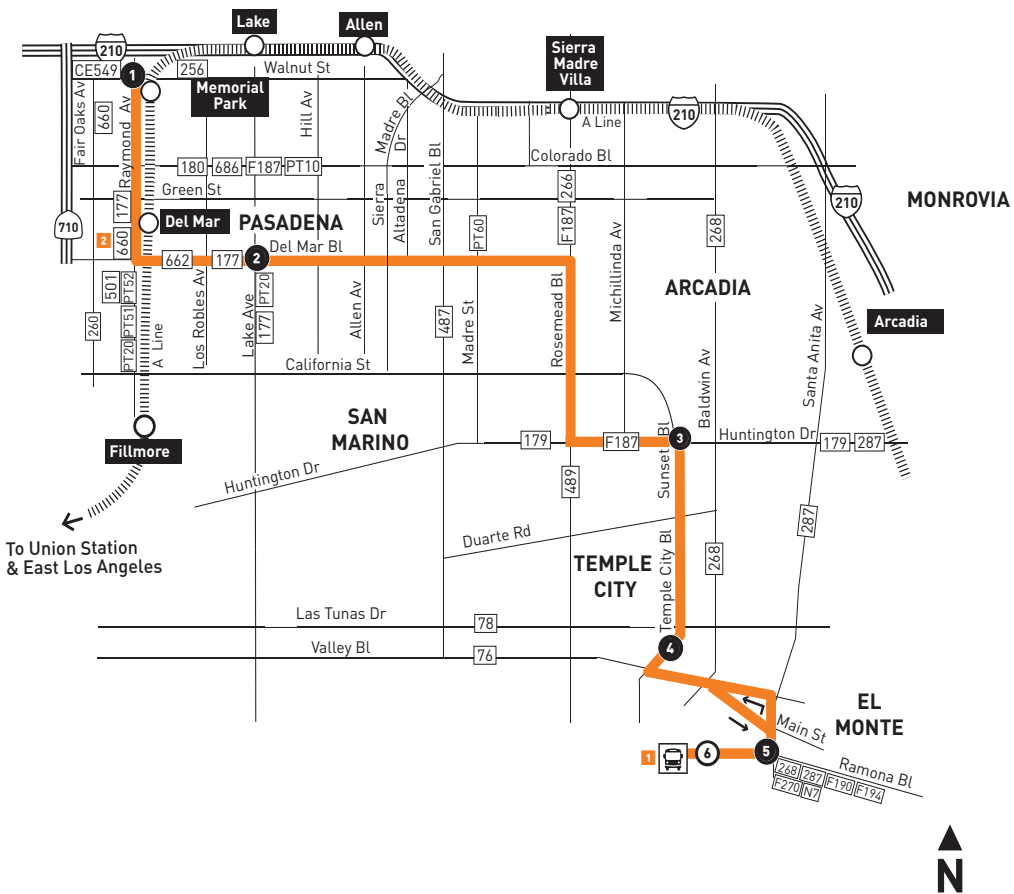

267

Subject to change without notice
 Sujeto a cambios sin previo aviso

Northbound (Approximate Times)

Southbound (Approximate Times)

NORTHBOUND						SOUTHBOUND				
EL MONTE	TEMPLE CITY	ARCADIA	PASADENA			PASADENA	ARCADIA	TEMPLE CITY	EL MONTE	
6	5	4	3	2	1	1	2	3	4	6
El Monte Station	Santa Anita & Ramona	Temple City & Lower Azusa	Huntington & Sunset	Del Mar & Lake	Raymond & Walnut	Raymond & Walnut	Del Mar & Lake	Huntington & Sunset	Temple City & Lower Azusa	El Monte Station
6:01A	6:04A	6:13A	6:22A	6:35A	6:43A	6:00A	6:07A	6:17A	6:25A	6:33A
7:01	7:04	7:13	7:22	7:36	7:44	7:00	7:09	7:21	7:30	7:39
8:01	8:04	8:13	8:23	8:38	8:47	8:00	8:09	8:21	8:30	8:39
9:01	9:04	9:13	9:23	9:39	9:48	9:00	9:11	9:24	9:33	9:43
10:01	10:04	10:13	10:23	10:39	10:48	10:00	10:11	10:25	10:34	10:44
11:01	11:04	11:13	11:23	11:39	11:48	11:00	11:11	11:25	11:34	11:44
12:01P	12:04P	12:13P	12:23P	12:39P	12:48P	11:59	12:11P	12:26P	12:35P	12:45P
1:01	1:04	1:13	1:23	1:39	1:48	1:00P	1:11	1:26	1:35	1:45
2:01	2:04	2:13	2:23	2:39	2:48	2:00	2:11	2:26	2:35	2:45
3:01	3:04	3:13	3:23	3:39	3:48	3:00	3:11	3:26	3:35	3:45
4:01	4:04	4:13	4:23	4:39	4:48	4:00	4:11	4:26	4:35	4:45
5:01	5:04	5:13	5:23	5:39	5:48	5:00	5:11	5:26	5:35	5:45
6:01	6:04	6:13	6:23	6:39	6:48	6:00	6:10	6:25	6:33	6:41
7:01	7:04	7:13	7:23	7:37	7:46	7:00	7:06	7:18	7:26	7:34

Se usara horarios de sábado, domingo, y días feriados para New Year's Day, Memorial Day, Independence Day, Labor Day, Thanksgiving Day y Christmas Day

ROUTE MAP

LEGEND

- Line 267 Route
- Metro Rail
- Local Stop Timepoint
- Local Stop Timepoint - Single Direction Only
- Metro Rail / Busway Station & Timepoint
- Metro Rail / Busway Station
- Transit Center
- Map Notes
- Connecting Line
- F Foothill Transit
- N Norwalk Transit
- PT Pasadena Transit