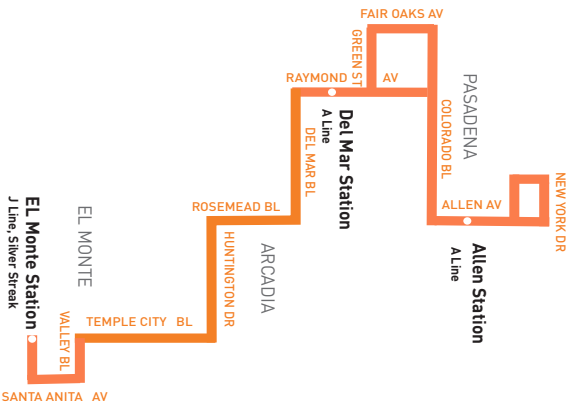

Southbound (Approximate Times)

ALTDENA	PASADENA	ARCADIA	TEMPLE CITY	EL MONTE
①	②	③	④	⑤
⑥	⑦			
New York & Allen	Colorado & Los Robles	Del Mar & Lake	Huntington & Sunset	Temple City & Lower Azusa
				El Monte Station
5:07A	5:21A	5:31A	5:44A	5:52A
5:40	5:54	6:05	6:18	6:26
6:10	6:25	6:37	6:50	6:59
6:40	6:56	7:09	7:24	7:34
7:10	7:28	7:43	7:59	8:09
7:40	7:59	8:14	8:30	8:40
8:10	8:29	8:44	9:00	9:09
8:40	8:59	9:14	9:30	9:39
9:10	9:29	9:44	10:00	10:09
9:40	9:59	10:14	10:30	10:39
10:10	10:29	10:44	11:00	11:09
10:40	10:59	11:14	11:30	11:39
11:10	11:29	11:44	11:59	12:09P
11:40	11:59	12:14P	12:31P	12:40
12:10P	12:29P	12:44	1:01	1:10
12:40	12:59	1:14	1:31	1:42
1:10	1:29	1:45	2:02	2:13
1:40	1:59	2:15	2:32	2:43
2:10	2:29	2:45	3:02	3:14
2:40	2:59	3:15	3:34	3:46
3:10	3:29	3:45	4:04	4:15
3:40	3:59	4:16	4:35	4:46
4:10	4:30	4:47	5:06	5:17
4:40	5:00	5:17	5:36	5:47
5:10	5:30	5:47	6:05	6:14
5:40	6:00	6:17	6:35	6:44
6:10	6:30	6:47	7:04	7:13
6:40	7:00	7:15	7:30	7:39
7:34	7:53	8:05	8:20	8:29
8:28	8:46	8:56	9:09	9:18
9:23	9:41	9:51	10:03	10:12

Saturday, Sunday and Holiday Schedules

Saturday, Sunday and Holiday Schedule in effect on New Year's Day, Memorial Day, Independence Day, Labor Day, Thanksgiving Day and Christmas Day.

Horarios de sábado, domingo y días feriados

Horarios de sábado, domingo y días feriados en efecto para año nuevo, día conmemorativo, cuatro de julio, día del trabajo, día de acción de gracias, y Navidad.

Metro

metrolink
323.60.METRO
Wheelchair Hotline
800.621.7828

511
Travel Info
California Relay Service
711

Effective Jun 23 2024

267

Metro Local
Northbound to Altadena
Southbound to El Monte Station
via Temple City BL, Del Mar BL, Colorado BL & Allen Av