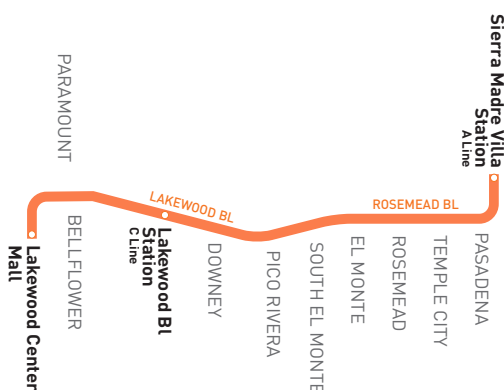

Saturday, Sunday and Holiday Schedules

Saturday, Sunday and Holiday Schedule in effect on New Year's Day, Memorial Day, Independence Day, Labor Day, Thanksgiving Day and Christmas Day.

Horarios de sábado, domingo y días feriados

Horarios de sábado, domingo y días feriados en efecto para año nuevo, día conmemorativo, cuatro de julio, día del trabajo, día de acción de gracias, y Navidad.

Lose something?

Learn more about Metro's Lost & Found service. Visit metro.net/lostandfound or call 323.937.8920.

metro.net
323.GO.METRO
Wheelchair Hotline
800.621.7828

Travel Info
511
California Relay Service
711

Effective Dec 15 2024

Metro Local

Northbound to Sierra Madre Villa Station
Southbound to Lakewood Center Mall
via Rosemead Bl & Lakewood Bl

266