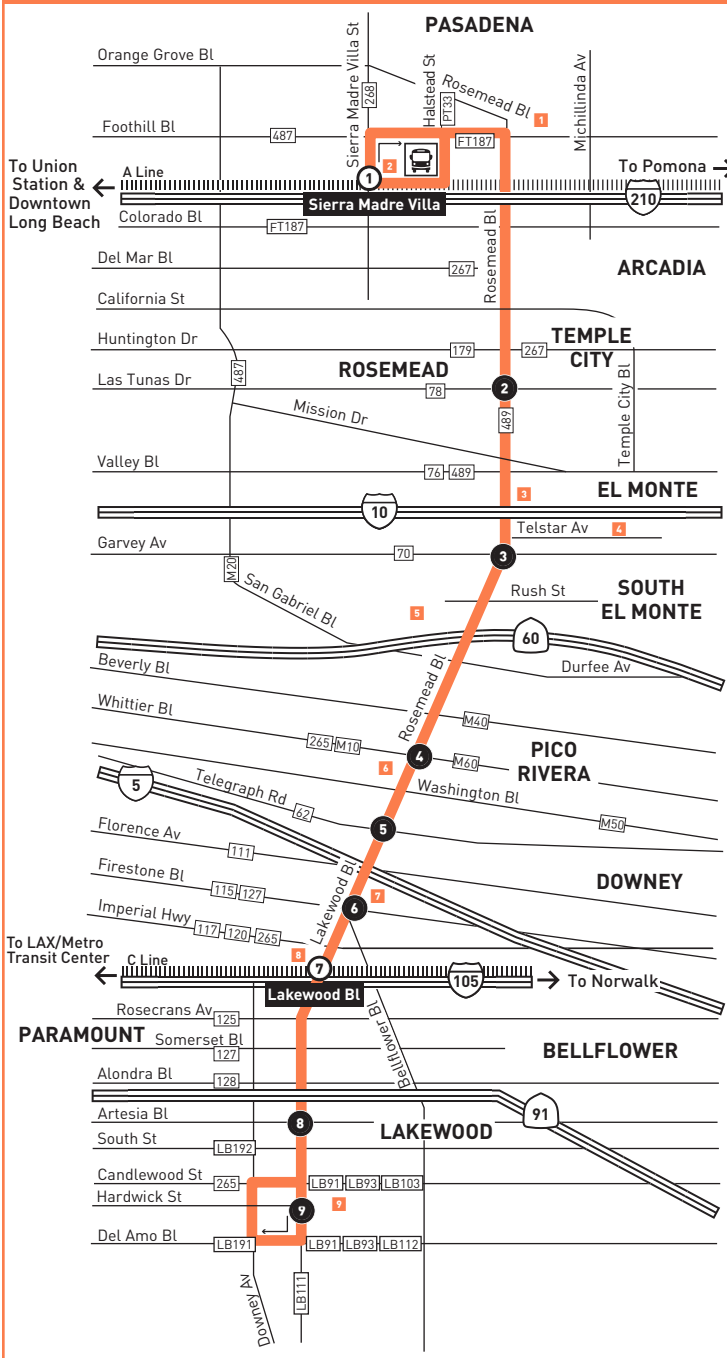

ROUTE MAP

LEGEND

- Line 266 Route
- Metro Rail
- Local Stop Timepoint
- Metro Rail / Busway Station & Timepoint
- Metro Rail / Busway Station
- Transit Center
- Map Notes
- Connecting Line
- FT Foothill Transit
- LB Long Beach Transit
- M Montebello Bus Lines
- PT Pasadena Transit

MAP NOTES

1. **Hastings Ranch Center**
2. **Sierra Madre Villa Station**
   Metro A Line; 266, 268, 487;
   PT31, 32, 33, 40, 60
   Street Level: FT187
3. **Rosemead Square**
4. **Flair Business Park / Telstar Business Park**
5. **Whittier Narrows Recreation Area**
6. **Pico Rivera Plaza**
7. **Stonewood Center**
8. **Lakewood Station**
   Metro C Line; 117, 265, 266
9. **Lakewood Center Mall**
   Metro 265, 266; LB91, LB93, LB103, LB111, LB112, LB191

Lose something?

Learn more about Metro's Lost & Found service. Visit metro.net/lostandfound or call 323.937.8920.