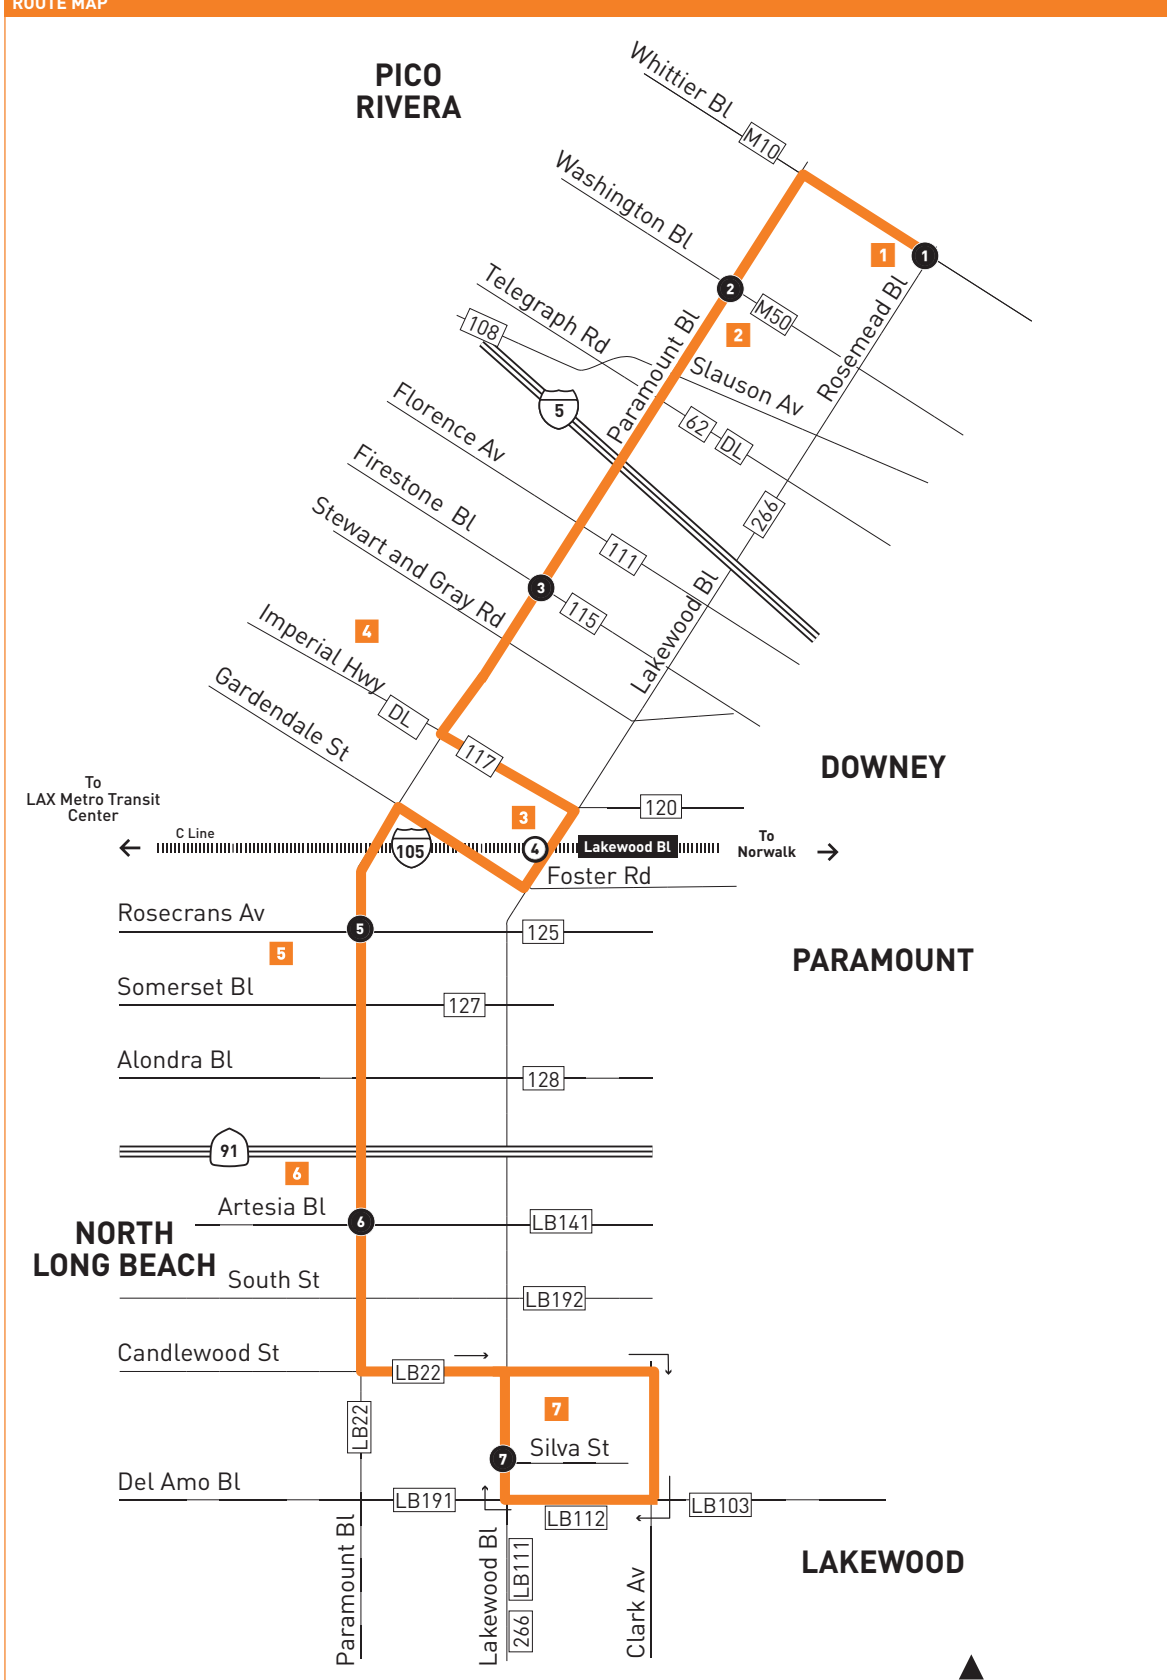

Monday through Friday

265

Southbound (Approximate Times)

PICO RIVERA		DOWNEY		PARAMOUNT	NORTH LONG BEACH	LAKEWOOD
1 Whittier & Rosemead	2 Paramount & Washington	3 Paramount & Firestone	4 Lakewood Bl Station	5 Paramount & Rosecrans	6 Paramount & Artesia	7 Lakewood Center Mall
5:34A	5:41A	5:54A	6:05A	6:14A	6:22A	6:34A
6:09	6:16	6:29	6:40	6:50	6:59	7:11
6:45	6:53	7:07	7:21	7:31	7:40	7:52
7:37	7:46	8:03	8:17	8:27	8:37	8:50
8:25	8:34	8:49	9:02	9:12	9:22	9:35
9:10	9:18	9:33	9:46	9:56	10:06	10:19
9:55	10:03	10:18	10:30	10:40	10:50	11:03
10:45	10:53	11:08	11:20	11:30	11:40	11:53
11:35	11:43	11:58	12:11P	12:22P	12:32P	12:45P
12:25P	12:35P	12:50P	1:03	1:14	1:24	1:37
1:15	1:25	1:41	1:54	2:05	2:15	2:28
2:05	2:15	2:32	2:47	2:59	3:10	3:24
2:55	3:05	3:24	3:40	3:52	4:03	4:17
3:40	3:50	4:09	4:25	4:37	4:48	5:01
4:25	4:35	4:53	5:07	5:19	5:29	5:42
5:15	5:25	5:43	5:56	6:07	6:17	6:30
6:02	6:11	6:26	6:38	6:49	6:58	7:10
6:50	6:59	7:13	7:25	7:35	7:44	7:56
7:40	7:48	8:01	8:12	8:21	8:29	8:40
8:34	8:42	8:55	9:06	9:15	9:23	9:34

ROUTE MAP

LEGEND

- Line 265 Route
- Metro Rail
- Local Stop Timepoint
- Local Stop Timepoint - Single Direction Only
- Metro Rail / Busway Station & Timepoint
- Metro Rail / Busway Station
- Map Notes
- Connecting Line
- DL DowneyLink
- LB Long Beach Transit
- M Montebello Bus Lines

MAP NOTES

1. **Pico Rivera Plaza**
2. **Pico Rivera Towne Center**
3. **Lakewood Bl C Line Station**
   Metro 117, 265, 266; DL Southeast
4. **Rancho Los Amigos National Rehabilitation Center**
5. **Paramount Swap Meet**
6. **Paramount Civic Center / Kindred Hospital**
7. **Lakewood Center Mall**
   Metro 265, 266; LB93, LB103, LB111, LB112, LB191

151019