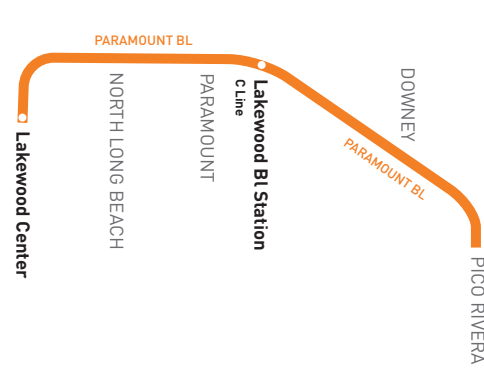

metro.net
323.GOMETRO
Wheelchair Hotline
800.621.7828
SFV
511
California Relay Service
711

Effective Jun 7 2026
Metro Local
Northbound to Pico Rivera
Southbound to Lakewood Center Mall
via Paramount Bl

265

Subject to change without notice
Sujeto a cambios sin previo aviso