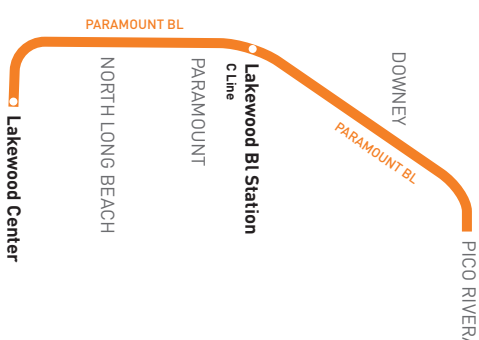

Monday through Friday

Effective Dec 15 2024

265

Northbound (Approximate Times)

LAKWOOD	NORTH LONG BEACH	PARAMOUNT	DOWNEY	PICO RIVERA		
7 Lakewood Center Mall	6 Paramount & Artesia	5 Paramount & Rosecrans	4 Lakewood Bl Station	3 Paramount & Firestone	2 Paramount & Washington	1 Rosemead & Whittier
5:06A	5:14A	5:21A	5:29A	5:39A	5:52A	6:03A
5:46	5:56	6:03	6:12	6:24	6:37	6:48
6:26	6:36	6:43	6:52	7:05	7:19	7:30
7:06	7:16	7:25	7:34	7:48	8:05	8:18
7:48	7:58	8:11	8:20	8:34	8:50	9:02
8:33	8:43	8:53	9:02	9:16	9:32	9:44
9:18	9:28	9:38	9:47	10:01	10:16	10:28
10:03	10:13	10:23	10:32	10:46	11:01	11:14
10:48	10:59	11:09	11:18	11:32	11:48	12:01P
11:33	11:44	11:54	12:03P	12:17P	12:33P	12:46
—	—	—	—	A12:58	1:14	1:27
12:18P	12:29P	12:39P	12:48	1:02	1:18	1:31
1:03	1:15	1:25	1:34	1:49	2:05	2:18
1:48	2:00	2:10	2:20	2:36	2:55	3:08
2:32	2:44	2:56	3:06	3:23	3:42	3:56
—	—	—	—	B3:45	4:04	4:18
3:18	3:30	3:42	3:52	4:08	4:27	4:41
4:03	4:15	4:27	4:37	4:52	5:11	5:25
4:48	5:00	5:10	5:20	5:34	5:53	6:07
5:34	5:45	5:55	6:05	6:19	6:35	6:48
6:19	6:30	6:39	6:48	7:02	7:17	7:30
7:16	7:27	7:35	7:43	7:55	8:08	8:21
8:15	8:25	8:33	8:41	8:53	9:06	9:19

Monday through Friday

265

Southbound (Approximate Times)