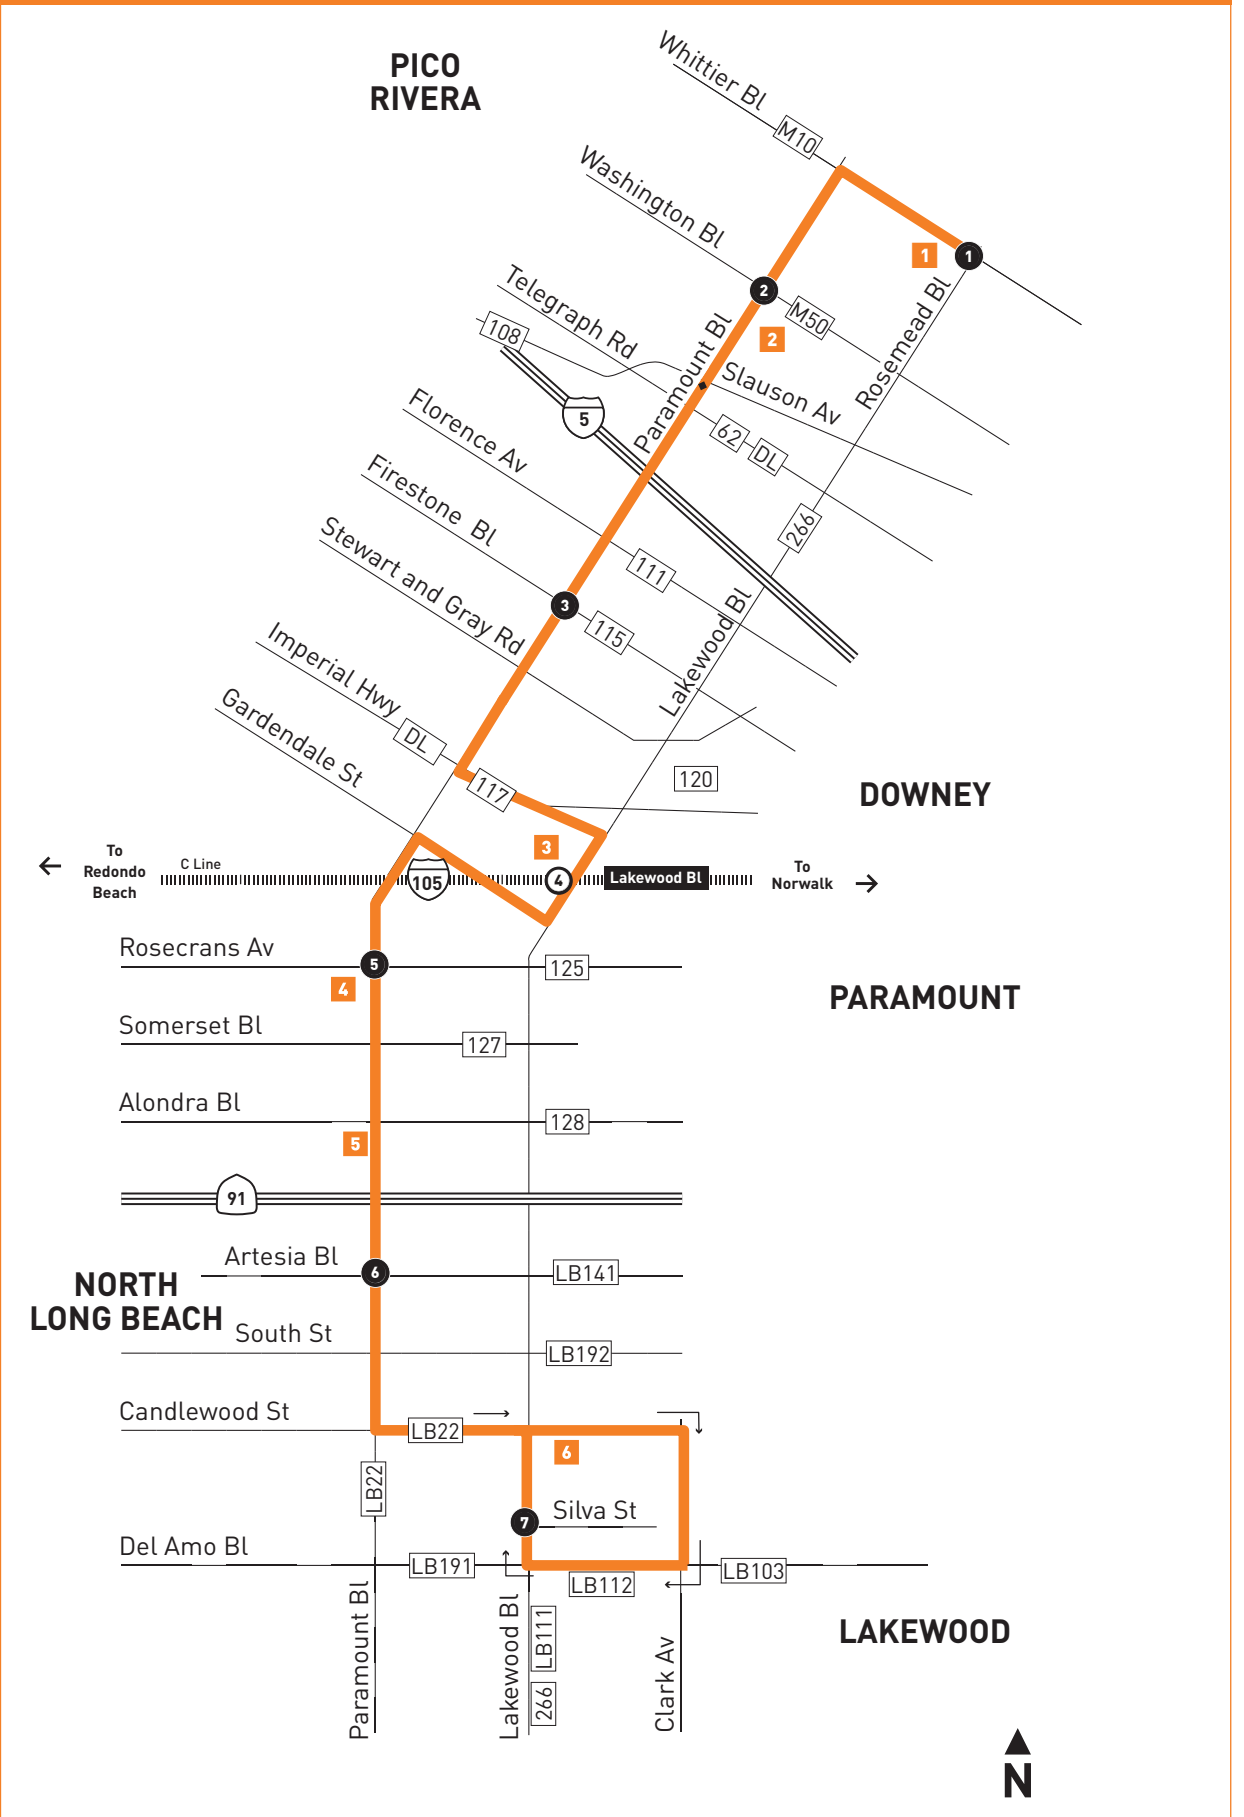

Southbound (Approximate Times)

PICO RIVERA	DOWNEY	PARAMOUNT	NORTH LONG BEACH	LAKWOOD		
1 Whittier & Rosemead	2 Paramount & Washington	3 Paramount & Firestone	4 Lakewood Bl Station	5 Paramount & Rosecrans	6 Paramount & Artesia	7 Lakewood Center Mall
7:52A	7:59A	8:12A	8:23A	8:32A	8:41A	8:53A
8:51	8:58	9:11	9:23	9:33	9:42	9:55
9:50	9:58	10:11	10:23	10:33	10:43	10:56
10:49	10:57	11:10	11:23	11:33	11:43	11:57
11:49	11:57	12:10P	12:23P	12:33P	12:43P	12:57P
12:49P	12:57P	1:10	1:23	1:33	1:43	1:57
1:49	1:57	2:10	2:23	2:33	2:43	2:57
2:49	2:57	3:10	3:23	3:33	3:43	3:57
3:49	3:57	4:10	4:23	4:33	4:43	4:57
4:49	4:57	5:10	5:23	5:33	5:43	5:57
5:51	5:59	6:11	6:23	6:33	6:41	6:54
6:52	6:59	7:11	7:23	7:33	7:41	7:53
7:53	8:00	8:12	8:23	8:31	8:39	8:51

ROUTE MAP

LEGEND

- Line 265 Route
- Metro Rail
- Local Stop Timepoint
- Local Stop Timepoint - Single Direction Only
- Metro Rail / Busway Station & Timepoint
- Metro Rail / Busway Station
- Map Notes
- Connecting Line
- DL DowneyLink
- LB Long Beach Transit
- M Montebello Bus Lines

MAP NOTES

- 1 Pico Rivera Plaza
- 2 Pico Rivera Towne Center
- 3 Lakewood Bl C Line Station
  Metro 117, 265, 266; DL Southeast
- 4 Paramount Swap Meet
- 5 Paramount Civic Center / Kindred Hospital
- 6 Lakewood Center Mall
  Metro 265, 266; LB93, LB103, LB111, LB112, LB191