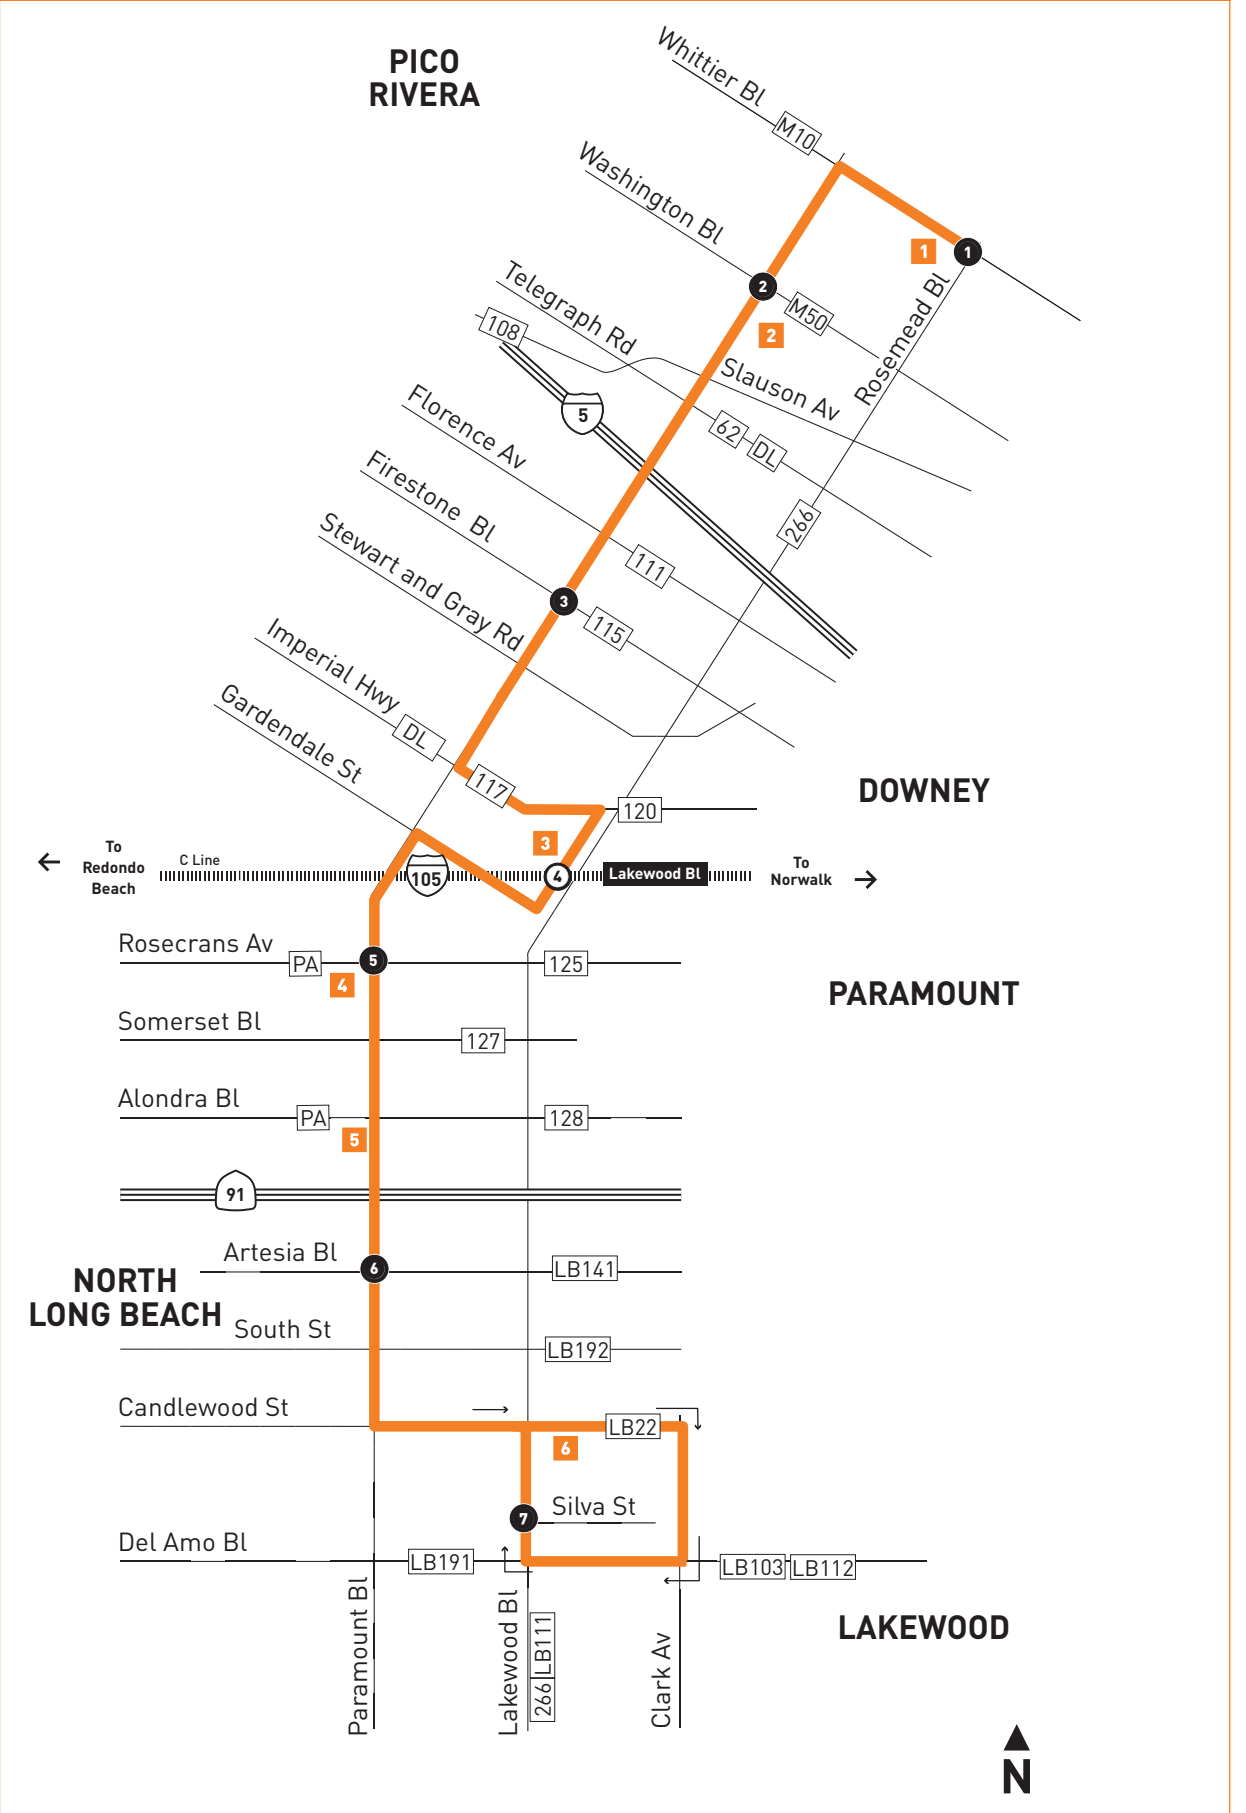

Southbound (Approximate Times)

PICO RIVERA	DOWNEY	PARAMOUNT	NORTH LONG BEACH	LAKEWOOD		
1 Whittier & Rosemead	2 Paramount & Washington	3 Paramount & Firestone	4 Lakewood Bl Station	5 Paramount & Rosecrans	6 Paramount & Artesia	7 Lakewood Center Mall
7:52A	7:59A	8:12A	8:23A	8:32A	8:40A	8:53A
8:51	8:58	9:11	9:23	9:32	9:40	9:53
9:51	9:58	10:11	10:23	10:32	10:41	10:54
10:50	10:57	11:10	11:23	11:33	11:42	11:57
11:49	11:56	12:10P	12:23P	12:33P	12:42P	12:57P
12:49P	12:56P	1:10	1:23	1:33	1:42	1:57
1:49	1:56	2:10	2:23	2:33	2:42	2:57
2:52	2:59	3:12	3:25	3:35	3:43	3:58
3:52	3:59	4:12	4:25	4:35	4:43	4:58
4:52	4:59	5:12	5:25	5:35	5:43	5:57
5:52	5:59	6:11	6:23	6:32	6:40	6:54
6:52	6:59	7:11	7:23	7:32	7:40	7:54
7:53	8:00	8:12	8:23	8:31	8:39	8:52

ROUTE MAP

LEGEND

- Line 265 Route
- Metro Rail
- Local Stop Timepoint
- Local Stop Timepoint - Single Direction Only
- Metro Rail / Busway Station & Timepoint
- Metro Rail / Busway Station
- Map Notes
- Connecting Line
- DL DowneyLink
- LB Long Beach Transit
- M Montebello Bus Lines
- PA Paramount Easy Rider

MAP NOTES

- 1 Pico Rivera Plaza
- 2 Pico Rivera Towne Center
- 3 Lakewood Bl C Line Station
  Metro 117, 265, 266; DL Southeast
- 4 Paramount Swap Meet
- 5 Suburban Medical Center
- 6 Lakewood Center Mall
  Metro 265, 266; LB93, LB103, LB111, LB112, LB191