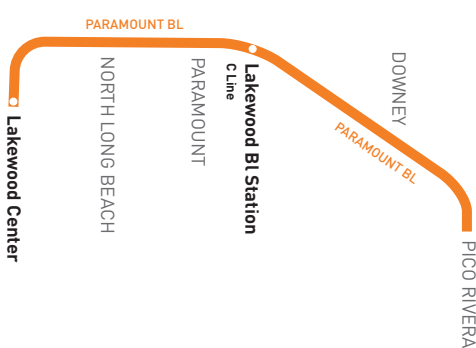

Monday through Friday

Effective Dec 10 2023

265

Northbound (Approximate Times)

LAKEWOOD	NORTH LONG BEACH	PARAMOUNT	DOWNEY	PICO RIVERA		
7 Lakewood Center Mall	6 Paramount & Artesia	5 Paramount & Rosecrans	4 Lakewood Bl Station	3 Paramount & Firestone	2 Paramount & Washington	1 Rosemead & Whittier
5:04A	5:14A	5:21A	5:29A	5:39A	5:51A	5:57A
6:03	6:13	6:20	6:29	6:40	6:52	6:58
7:02	7:12	7:19	7:29	7:43	7:57	8:03
8:01	8:11	8:20	8:29	8:42	8:56	9:02
9:01	9:11	9:20	9:29	9:42	9:56	10:02
9:59	10:10	10:19	10:29	10:43	10:57	11:03
10:58	11:09	11:19	11:29	11:43	11:58	12:04P
11:58	12:09P	12:19P	12:29P	12:43P	12:58P	1:04
—	—	—	—	A12:57	1:12	1:18
12:57P	1:08	1:18	1:29	1:43	1:58	2:04
1:56	2:08	2:18	2:29	2:44	3:00	3:06
—	—	—	—	B3:42	3:58	4:04
2:57	3:09	3:19	3:29	3:44	4:00	4:06
3:57	4:09	4:19	4:29	4:44	5:00	5:06
4:58	5:10	5:19	5:29	5:43	5:58	6:04
5:59	6:10	6:19	6:29	6:42	6:56	7:02
7:03	7:13	7:21	7:29	7:41	7:54	8:00
8:03	8:13	8:21	8:29	8:41	8:54	9:00

Monday through Friday

265

Southbound (Approximate Times)