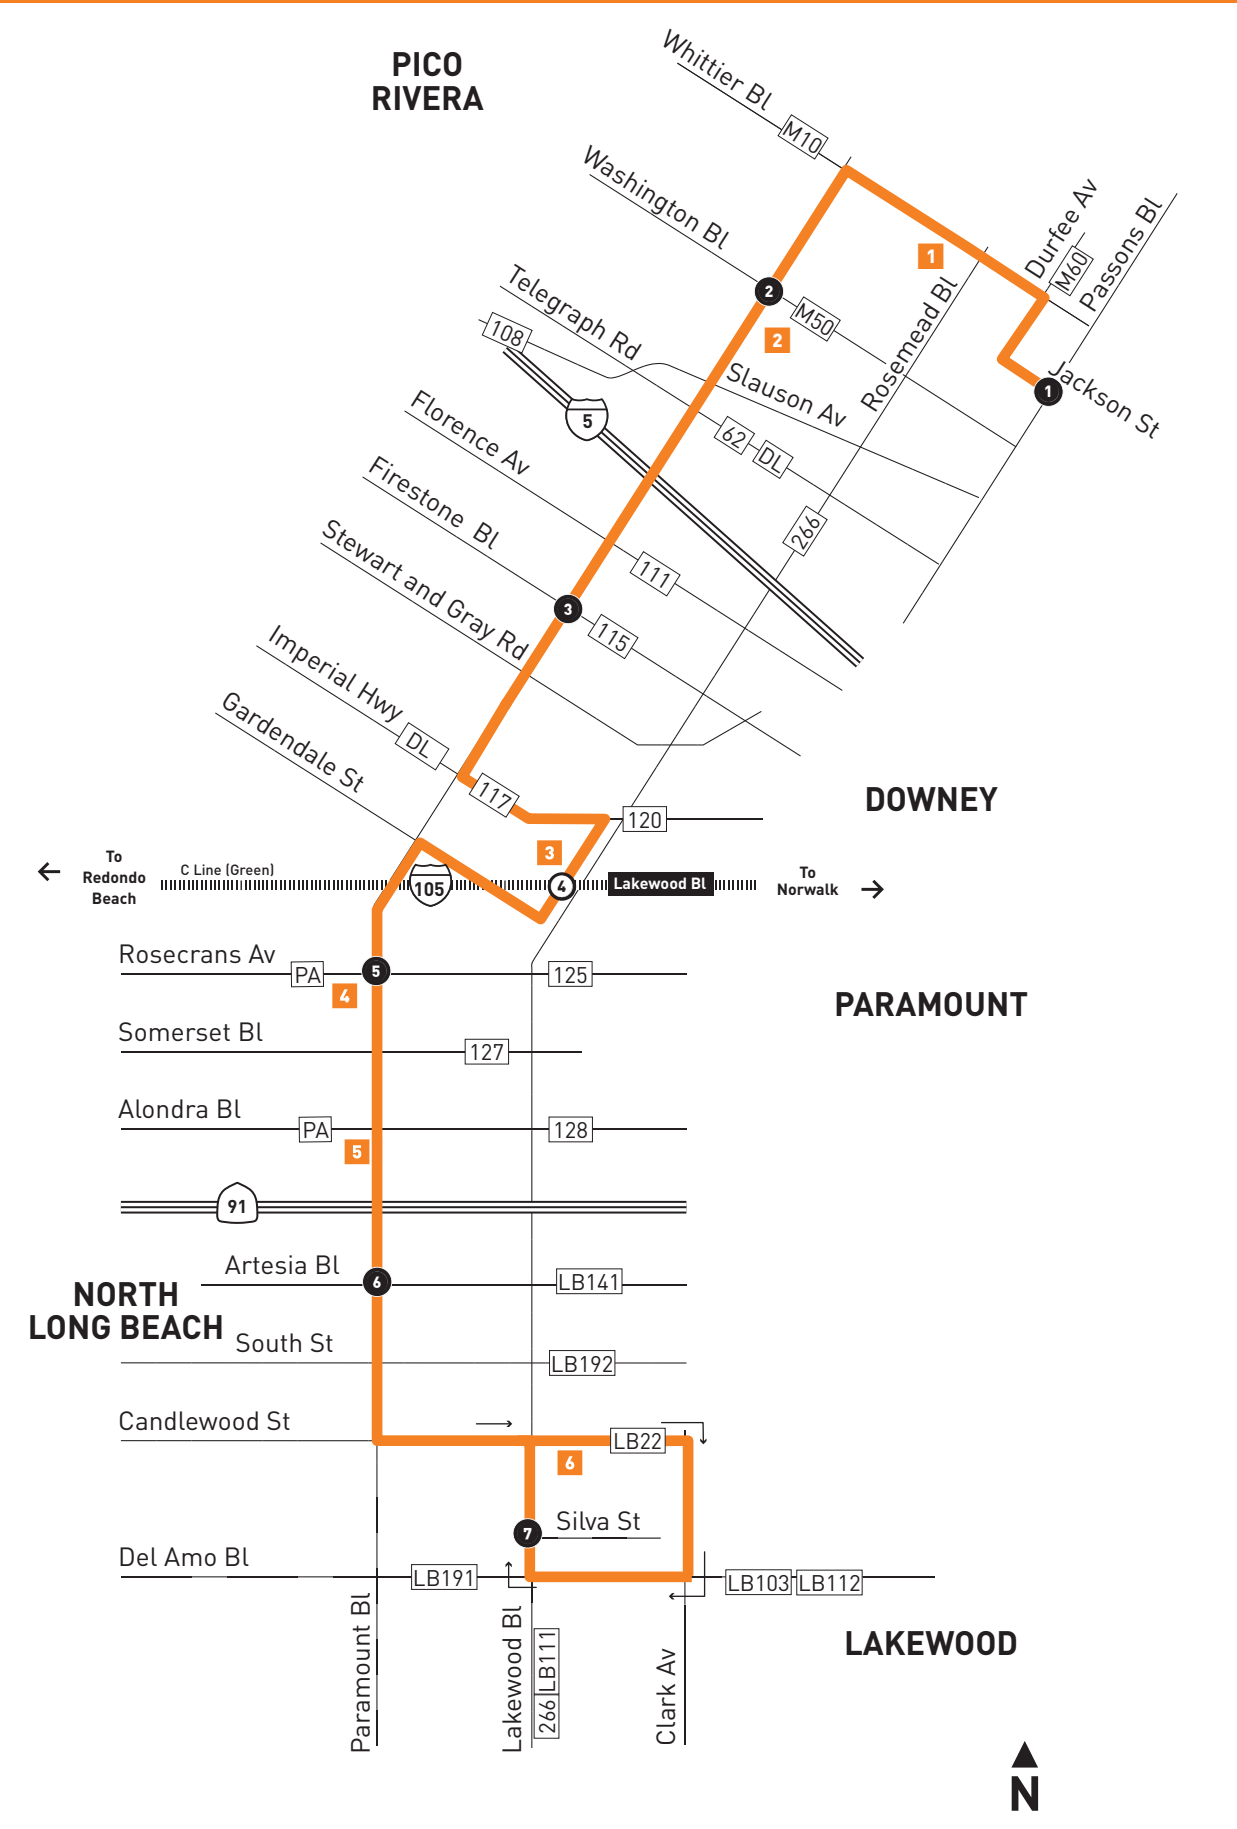

Saturday, Sunday and Holiday Schedule

Saturday, Sunday & Holiday schedule will operate on New Year's Day, Memorial Day, Independence Day, Labor Day, Thanksgiving Day and Christmas Day.

Horarios de sábado días feriados

Se usara horario del sabado, domingo y dias feriados para New Year's Day, Memorial Day, Independence Day, Labor Day, Thanksgiving Day y Christmas Day.

Nextrip

Text "metro" and your intersection or stop number to 41411 (example: metro vignes&cesarechavez or metro 1563). You can also visit metro.net or call 511 and say "Nextrip".

Nextrip

Envíe un mensaje de texto con "Metro" y la intersección de la calle o el número de su parada al 41411. Nextrip le enviará un mensaje de texto con la próxima llegada de cada autobús en esa parada. También puede visitar metro.net o llamar al 511 y decir "Nextrip".

ROUTE MAP

LEGEND

- Line 265 Route
- Metro Rail
- Local Stop Timepoint
- Local Stop Timepoint - Single Direction Only
- Metro Rail / Busway Station & Timepoint
- Metro Rail / Busway Station
- Map Notes
- Connecting Line
- DL DowneyLink
- LB Long Beach Transit
- M Montebello Bus Lines
- PA Paramount Easy Rider

MAP NOTES

- 1 Pico Rivera Plaza
- 2 Pico Rivera Towne Center
- 3 Lakewood Bl C Line (Green) Station
  Metro 117, 265, 266; DL Southeast
- 4 Paramount Swap Meet
- 5 Suburban Medical Center
- 6 Lakewood Center Mall
  Metro 265, 266; LB93, LB103, LB111, LB112, LB191