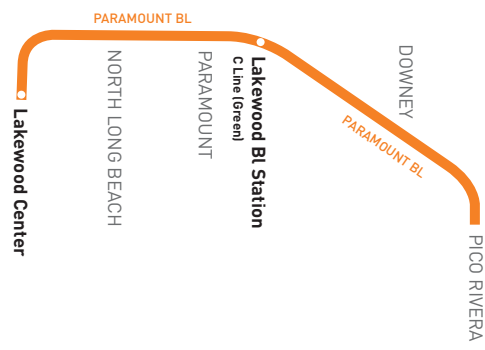

Monday through Friday

Effective Jun 26 2022

265

Northbound (Approximate Times)

LAKEWOOD	NORTH LONG BEACH	PARAMOUNT	DOWNEY	PARAMOUNT & FIRESTONE	PICO RIVERA	
7 Lakewood Center Mall	6 Paramount & Artesia	5 Paramount & Rosecrans	4 Lakewood Bl Green Line Station	3 Paramount & Firestone	2 Paramount & Washington	1 Passons & Jackson
5:04A	5:14A	5:21A	5:29A	5:39A	5:51A	5:59A
6:03	6:13	6:20	6:29	6:40	6:52	7:00
7:02	7:12	7:19	7:29	7:43	7:57	8:05
8:01	8:11	8:20	8:29	8:42	8:56	9:04
9:01	9:11	9:20	9:29	9:42	9:56	10:05
9:59	10:10	10:19	10:29	10:43	10:57	11:06
10:58	11:09	11:19	11:29	11:43	11:58	12:07P
11:58	12:09P	12:19P	12:29P	12:43P	12:58P	1:07
12:57P	1:08	1:18	1:29	1:43	1:58	2:07
1:56	2:08	2:18	2:29	2:44	3:00	3:09
2:57	3:09	3:19	3:29	3:44	4:00	4:09
3:57	4:09	4:19	4:29	4:44	5:00	5:09
4:58	5:10	5:19	5:29	5:43	5:58	6:07
5:59	6:10	6:19	6:29	6:42	6:56	7:05
7:03	7:13	7:21	7:29	7:41	7:54	8:03
8:03	8:13	8:21	8:29	8:41	8:54	9:02

Monday through Friday

265

Southbound (Approximate Times)

PICO RIVERA	DOWNEY	PARAMOUNT	NORTH LONG BEACH	LAKEWOOD
1 Passons & Jackson	2 Paramount & Washington	3 Paramount & Firestone	4 Lakewood Bl Green Line Station	5 Paramount & Rosecrans
6 Paramount & Artesia	7 Lakewood Center Mall			
5:34A	5:42A	5:54A	6:05A	6:13A
6:33	6:42	6:54	7:05	7:13
7:31	7:40	7:53	8:05	8:14
8:30	8:40	8:53	9:05	9:14
9:30	9:40	9:53	10:05	10:14
10:29	10:40	10:53	11:05	11:15
11:26	11:37	11:52	12:05P	12:15P
12:26P	12:37P	12:52P	1:05	1:15
1:26	1:37	1:52	2:05	2:16
2:26	2:37	2:52	3:05	3:16
3:26	3:37	3:52	4:05	4:16
4:26	4:37	4:52	5:05	5:16
5:27	5:38	5:53	6:05	6:15
6:28	6:39	6:54	7:05	7:15
7:32	7:42	7:54	8:05	8:13
8:33	8:42	8:54	9:05	9:13

Lose something?

Learn more about Metro's Lost & Found service. Visit metro.net/lostandfound or call 323.937.8920.