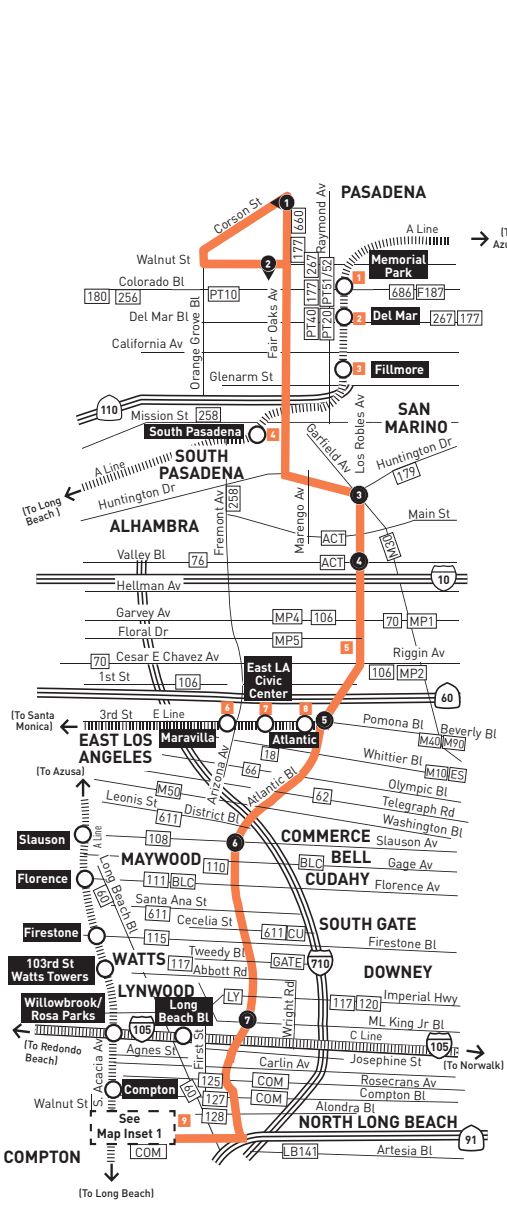

ROUTE MAP

MAP NOTES

- 1 Memorial Park Station**
Metro A Line, 177, 256, 260, 267, 501, 660, CE549; PT20, PT40, PT51/52, F187
- 2 Del Mar Station**
Metro A Line, 177, 260, 267, 501, 660, 662, 686; PT20, PT51/52
- 3 Fillmore Station**
Metro A Line, 260; PT20, PT51/52
- 4 South Pasadena Station**
Metro A Line, 258
- 5 East LA College/East LA College Transit Center**
Metro 106; M10, MP2, MP5
Street: Metro 70, 106, 260; MP1; ES City Terrace/ELAC
- 6 Maravilla Station**
Metro E Line, CO 200, M40, ES Union Pacific/Salazar Park, ES Whittier Blvd/Saybrook Park
- 7 East LA Civic Center Station**
Metro E Line, 106, 258, M40; ES City Terrace/ELAC, ES Union Pacific/Salazar Park, ES Whittier Blvd/Saybrook Park
- 8 Artesia Station**
Metro A Line, 60, 202, 205, 260; COM5; LB51, LB61, LB141; Torrance Transit 6