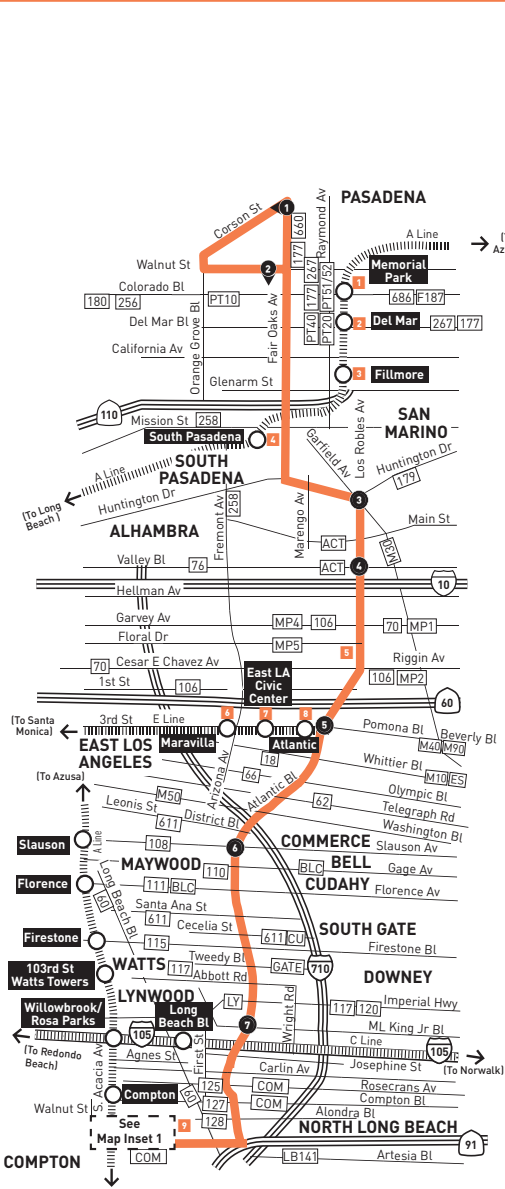

ROUTE MAP

MAP NOTES

- Memorial Park Station**
Metro A Line, 177, 256, 260, 267, 501, 660, CE549; PT20, PT40, PT51/52, F187
- Del Mar Station**
Metro A Line, 177, 260, 267, 501, 660, 662, 686; PT20, PT51/52
- Fillmore Station**
Metro A Line, 260; PT20, PT51/52
- South Pasadena Station**
Metro A Line, 258
- East LA College/East LA College Transit Center**
Metro 106; M10, MP2, MP5
Street: Metro 70, 106, 260; MP1; ES City Terrace/ELAC
- Maravilla Station**
Metro E Line, CO 200, M40, ES Union Pacific/Salazar Park, ES Whittier Blvd/Saybrook Park
- East LA Civic Center Station**
Metro E Line, 106, 258, M40; ES City Terrace/ELAC, ES Union Pacific/Salazar Park, ES Whittier Blvd/Saybrook Park
- Atlantic Station**
Metro E Line, 106, 260; M10, M40, M90; ES City Terrace/ELAC, ES Whittier Blvd/Saybrook Park
- Artesia Station**
Metro A Line, 60, 202, 205, 260; COM5; LB51, LB61, LB141; Torrance Transit 6