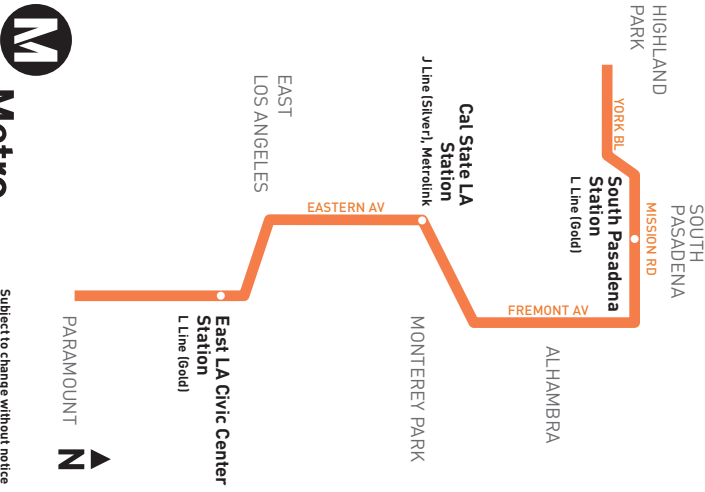

Saturday, Sunday & Holidays

258

Northbound Al Norte (Approximate Times / Tiempos Aproximados)

PARAMOUNT	SOUTH GATE	BELL GARDENS	COMMERCE	EAST LOS ANGELES	ALHAMBRA	SOUTH PASADENA	HIGHLAND PARK
9	8	7	6	5	4	3	1
Paramount & Alondra	Garfield & Imperial	Eastern & Florence	Telegraph & Atlantic	Mednik & Chavez	Cal State LA Station	Huntington & Fremont	Garvanza & Avenue 63
6:17A	6:32A	6:42A	6:55A	7:05A	7:17A	7:33A	7:47A
7:14	7:29	7:40	7:54	8:04	8:17	8:33	8:48
8:07	8:23	8:34	8:49	9:01	9:17	9:33	9:48
9:07	9:23	9:34	9:49	10:01	10:17	10:33	10:48
10:07	10:23	10:34	10:49	11:01	11:17	11:34	11:49
11:07	11:23	11:34	11:49	12:01P	12:17P	12:34P	12:49P
12:08P	12:24P	12:35P	12:50P	1:02	1:17	1:35	1:50
1:07	1:23	1:35	1:50	2:02	2:17	2:35	2:50
2:08	2:24	2:35	2:50	3:02	3:17	3:35	3:50
3:07	3:23	3:34	3:49	4:01	4:17	4:35	4:50
4:08	4:24	4:34	4:49	5:01	5:17	5:35	5:50
5:10	5:24	5:36	5:51	6:03	6:17	6:34	6:49
6:12	6:28	6:38	6:53	7:04	7:17	7:34	7:48
7:18	7:33	7:42	7:55	8:05	8:17	8:33	8:47

metro.net
 323 GO METRO
 Wheelchair Hotline
 800.421.7828
 Travel Info
 511
 California Relay Service
 711

Effective Dec 11 2022
 Metro Local
 Northbound to Highland Park
 Southbound to Paramount
 via Eastern Av, Fremont Av & York Bl

LEGEND

- Line 258 Route
- Metro Rail
- Local Stop Timepoint
- Transit Center
- Map Notes
- Connecting Line
- ACT Alhambra Community Transit
- BG Bell Gardens Transit
- CCS Children's Court Shuttle
- CO Commerce Municipal Bus
- ES El Sol Shuttle
- LB Long Beach Transit
- M Montebello Bus Lines
- MP Monterey Park Spirit