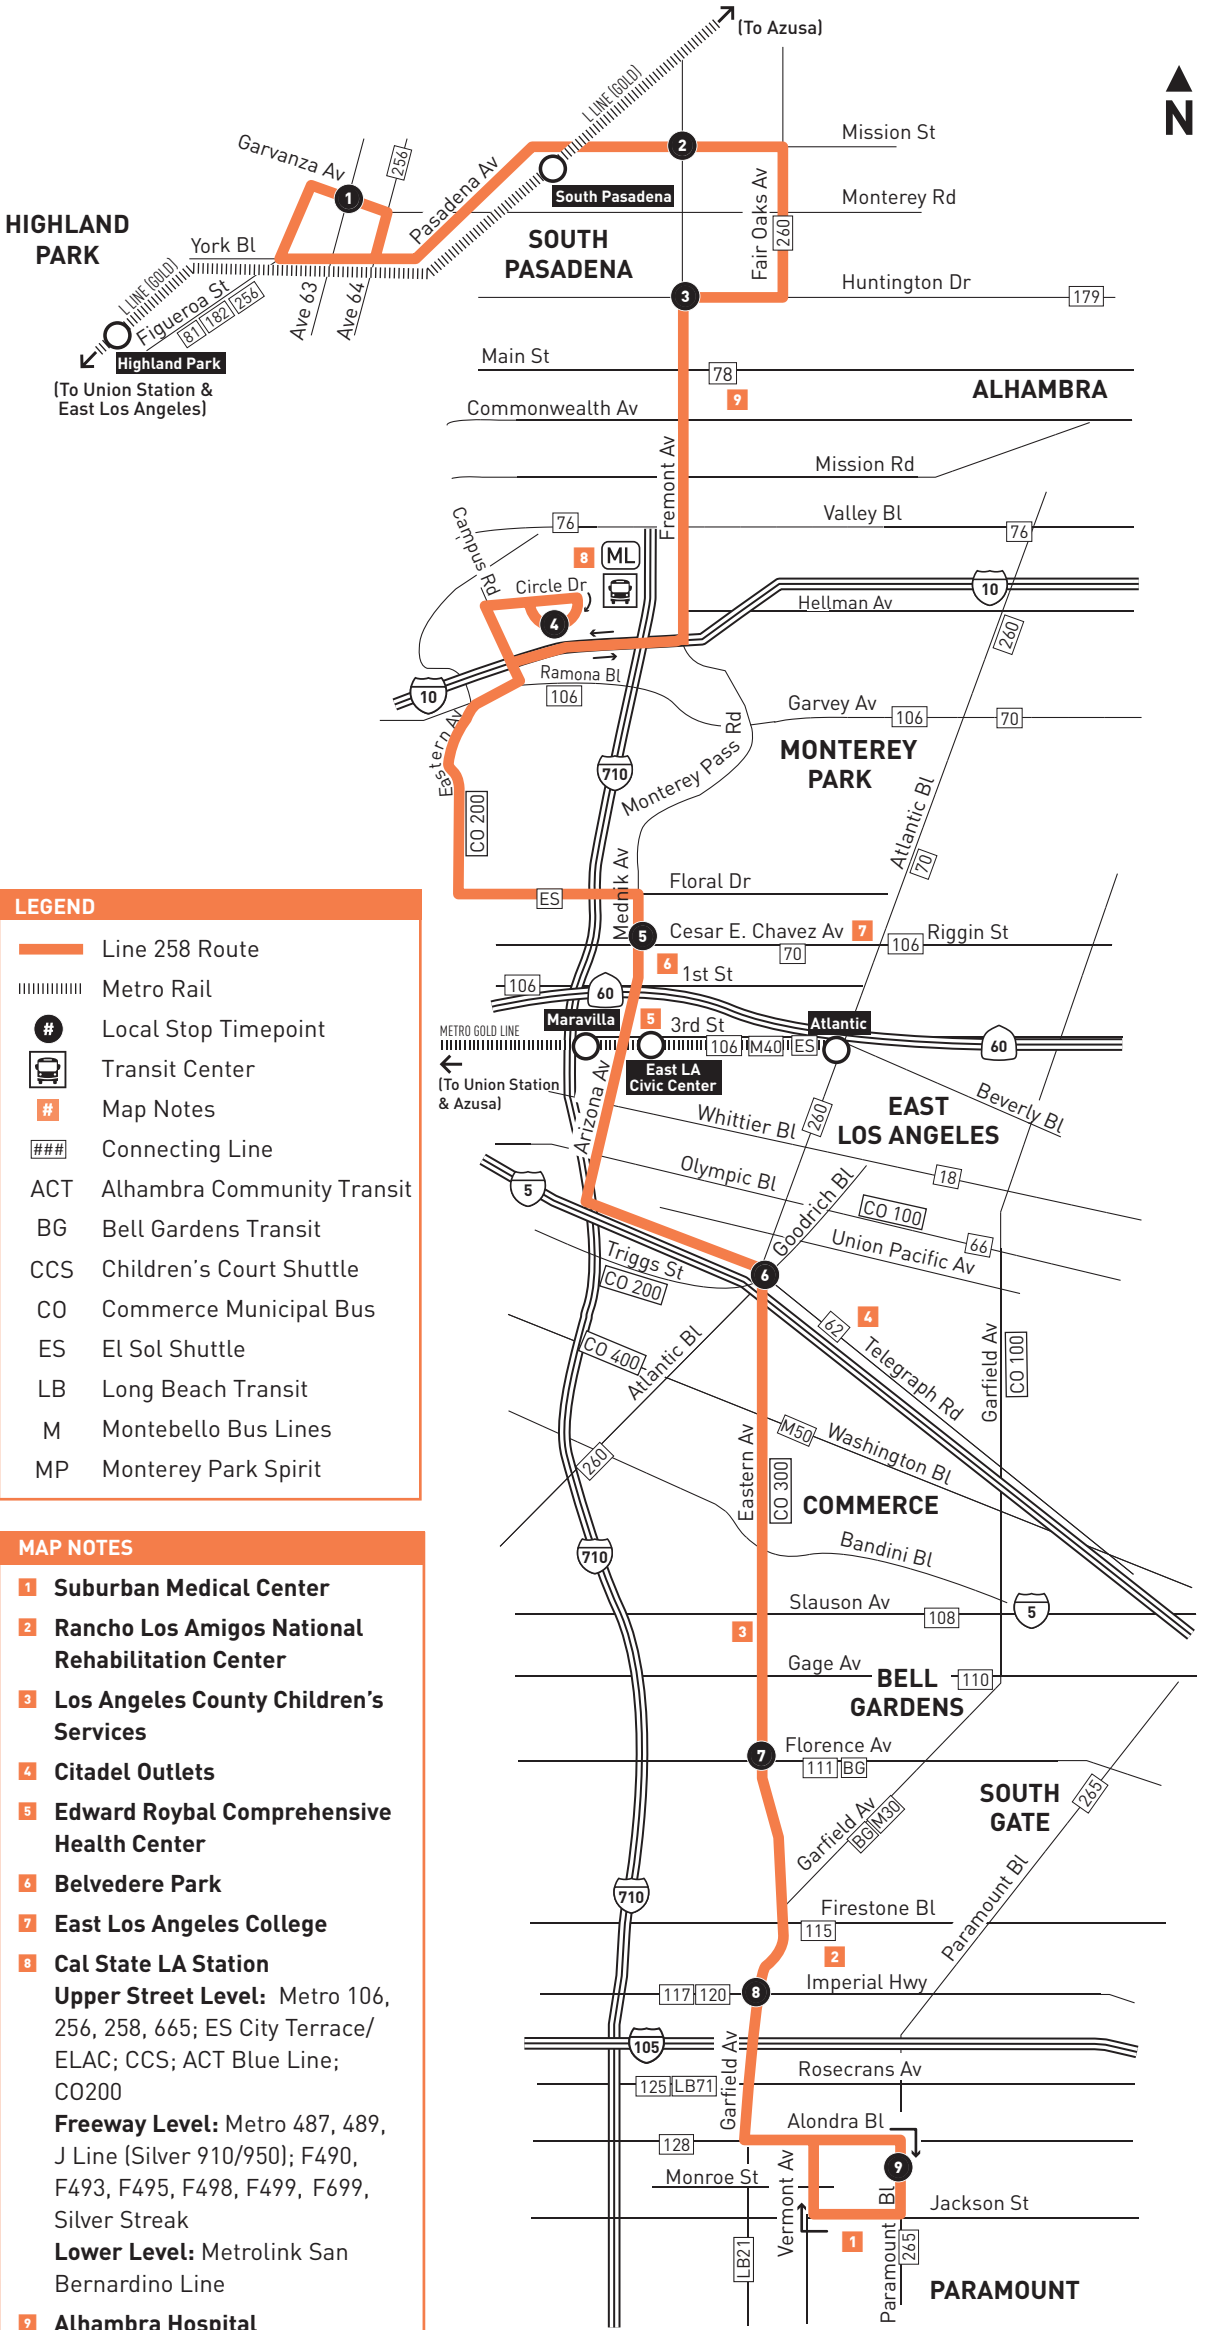

metro.net
 323 GO METRO
 Wheelchair Hotline
 800.421.7828
 Travel Info
 511
 California Relay Service
 711

Effective Dec 11 2022
 Metro Local
 Northbound to Highland Park
 Southbound to Paramount
 via Eastern Av, Fremont Av & York Bl

258

Metro
 Subject to change without notice
 Sujeto a cambios sin previo aviso

Saturday, Sunday and Holiday Schedules

Saturday, Sunday and Holiday Schedule in effect on New Year's Day, Memorial Day, Independence Day, Labor Day, Thanksgiving Day and Christmas Day.

LEGEND

- Line 258 Route
- Metro Rail
- Local Stop Timepoint
- Transit Center
- Map Notes
- Connecting Line
- ACT Alhambra Community Transit
- BG Bell Gardens Transit
- CCS Children's Court Shuttle
- CO Commerce Municipal Bus
- ES El Sol Shuttle
- LB Long Beach Transit
- M Montebello Bus Lines
- MP Monterey Park Spirit