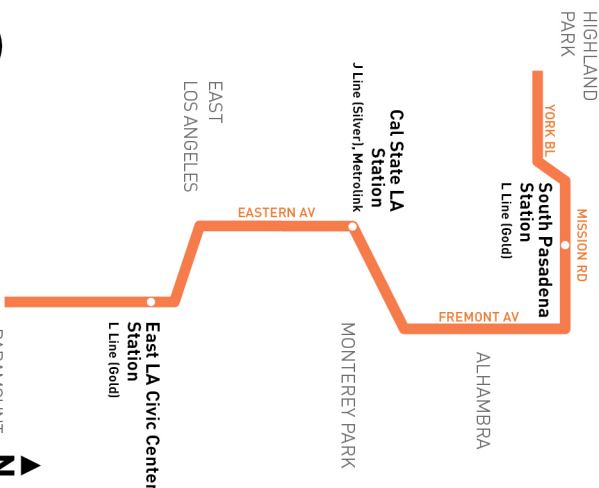

Saturday, Sunday & Holidays

258

Southbound Al Sur (Approximate Times / Tiempos Aproximados)

HIGHLAND PARK	SOUTH PASADENA	ALHAMBRA	EAST LOS ANGELES	COMMERCE	BELL GARDENS	SOUTH GATE	PARAMOUNT
1	2	3	4	5	6	7	9
Garvanza & Avenue 63	Mission & Fremont	Fremont & Huntington	Cal State LA Station	Mednik & Chavez	Telegraph & Atlantic	Eastern & Florence	Paramount & Alondra
6:10A	6:21A	6:27A	6:40A	6:51A	7:01A	7:16A	7:41A
7:10	7:21	7:27	7:40	7:51	8:01	8:17	8:43
8:07	8:17	8:23	8:40	8:53	9:04	9:20	9:46
9:07	9:17	9:23	9:40	9:51	10:02	10:18	10:44
10:07	10:17	10:23	10:40	10:51	11:02	11:18	11:44
11:07	11:17	11:23	11:40	11:51	12:02P	12:18P	12:44P
12:07P	12:17P	12:23P	12:40P	12:51P	1:02	1:18	1:44
1:07	1:17	1:23	1:40	1:51	2:02	2:18	2:44
2:07	2:17	2:23	2:40	2:51	3:02	3:18	3:44
3:07	3:17	3:23	3:40	3:51	4:02	4:18	4:44
4:07	4:17	4:23	4:40	4:51	5:02	5:18	5:44
5:07	5:17	5:23	5:40	5:51	6:02	6:18	6:44
6:07	6:17	6:23	6:40	6:51	7:02	7:18	7:43
7:10	7:20	7:26	7:40	7:51	8:01	8:16	8:41
8:10	8:21	8:27	8:40	8:51	9:01	9:13	9:36

Saturday, Sunday and Holiday Schedules

Horarios de sábado, domingo y días feriados

Saturday, Sunday and Holiday Schedule in effect on New Year's Day, Memorial Day, Independence Day, Labor Day, Thanksgiving Day and Christmas Day.

Horarios de sábado, domingo, y días feriados en vigor para New Year's Day, Memorial Day, Independence Day, Labor Day, Thanksgiving Day and Christmas Day.

Metro

metro.net
323 GO METRO
Wheelchair Hotline
800.621.7828

511
Travel Info
511
California Relay Service
711

Effective Jun 26 2022

Metro Local

Northbound to Highland Park
Southbound to Paramount
via Eastern Av, Fremont Av & York Bl

258