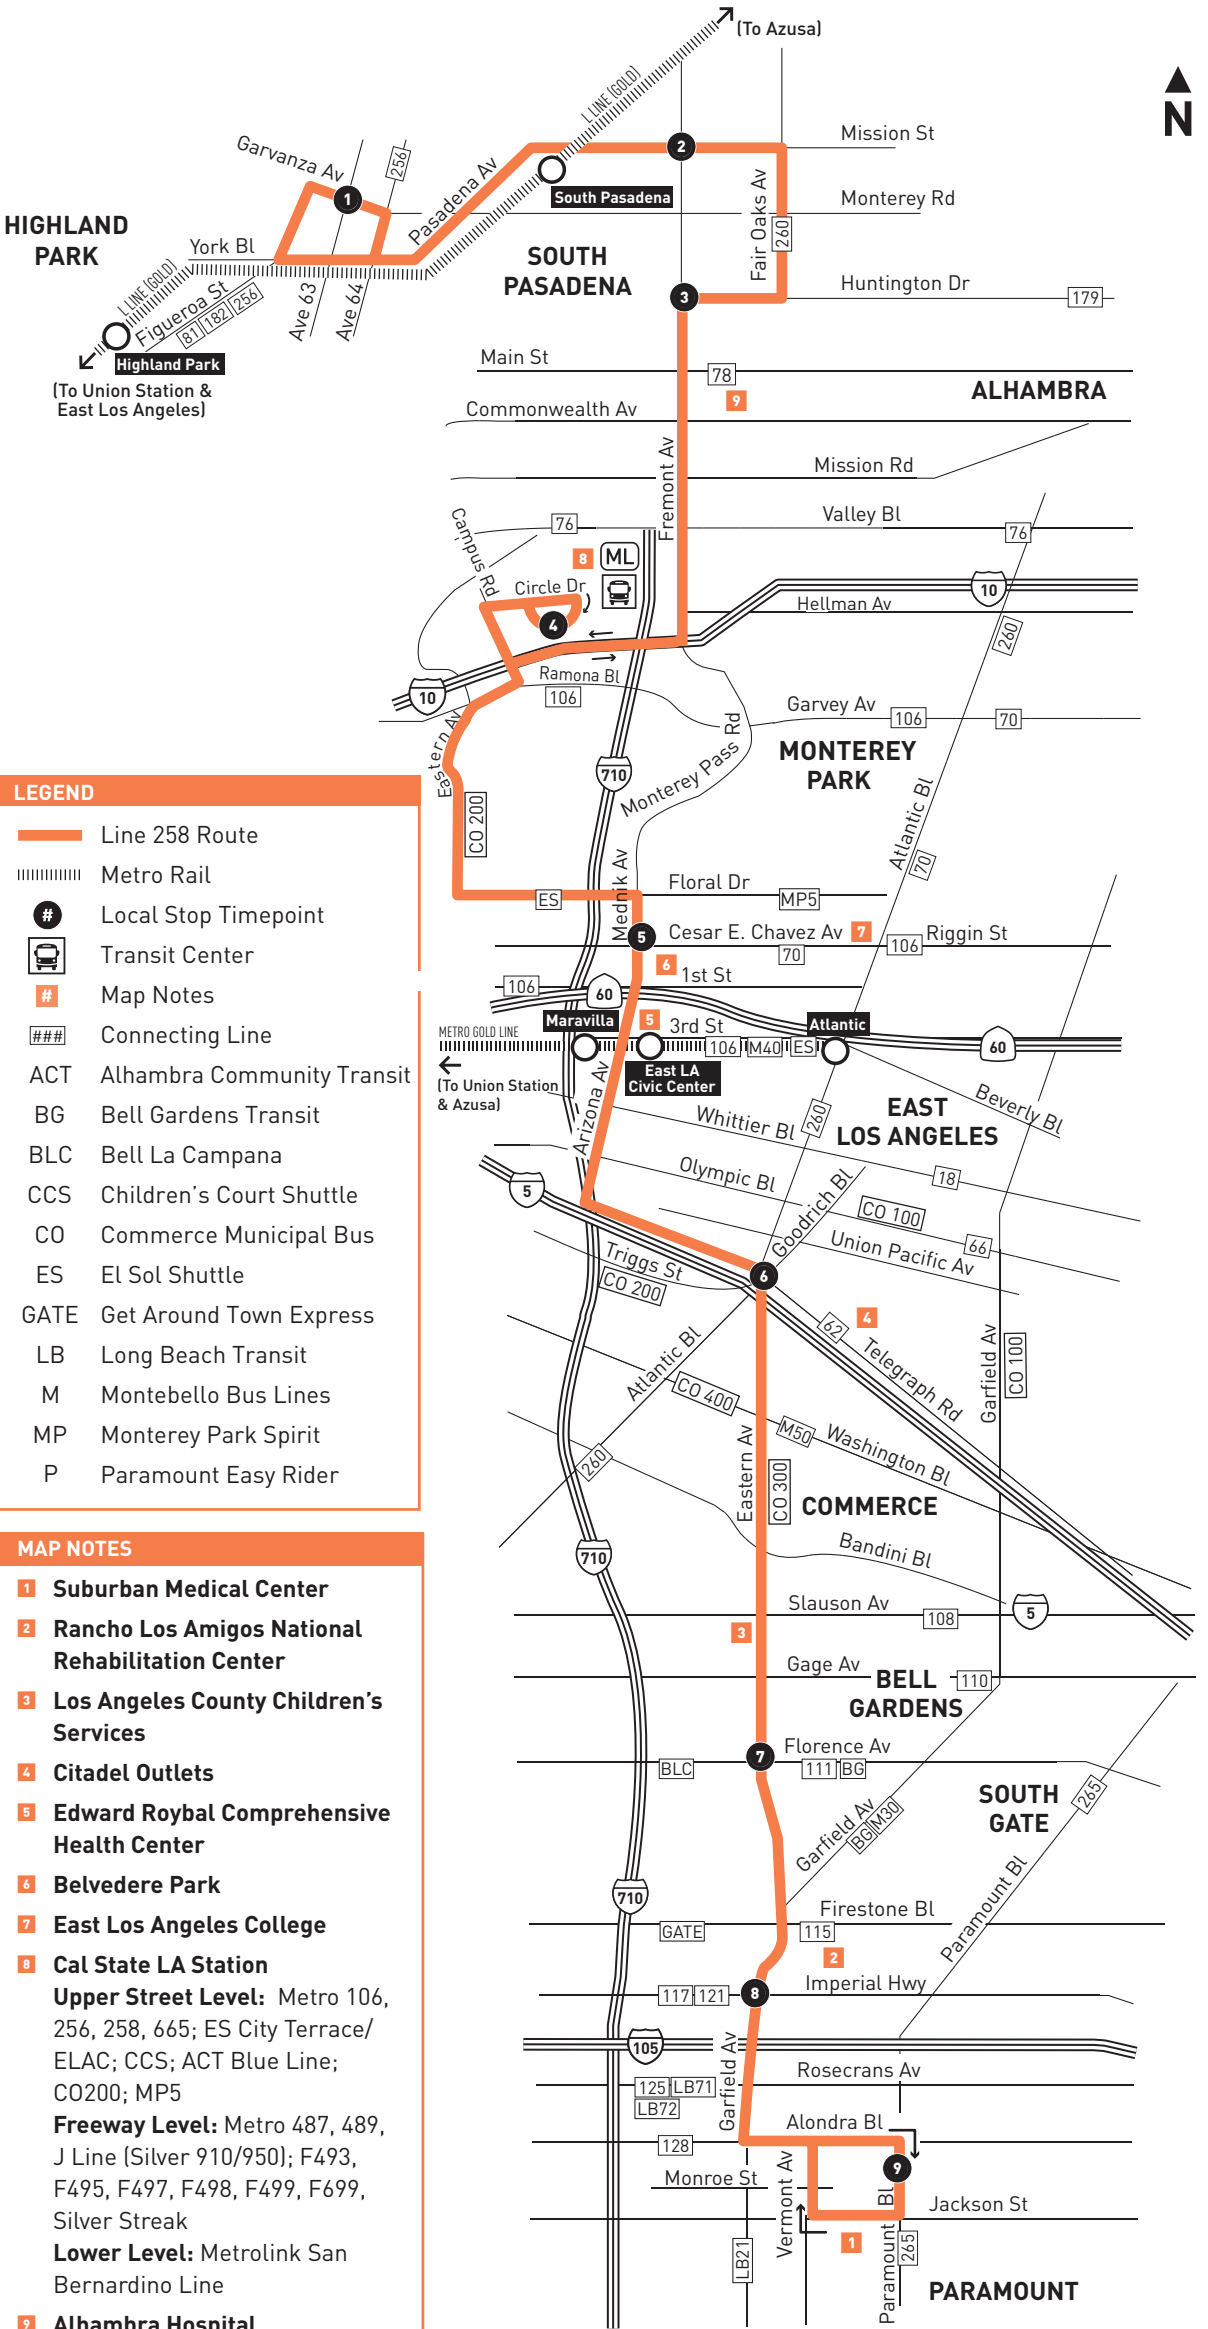

metro.net
323 GO METRO
Wheelchair Hotline
800.621.7828

511
Travel Info
511
California Relay Service
711

Effective Jun 26 2022

Metro Local

Northbound to Highland Park
Southbound to Paramount
via Eastern Av, Fremont Av & York Bl

258

ROUTE MAP

LEGEND

- Line 258 Route
- Metro Rail
- Local Stop Timepoint
- Transit Center
- Map Notes
- Connecting Line
- ACT Alhambra Community Transit
- BG Bell Gardens Transit
- BLC Bell La Campana
- CCS Children's Court Shuttle
- CO Commerce Municipal Bus
- ES El Sol Shuttle
- GATE Get Around Town Express
- LB Long Beach Transit
- M Montebello Bus Lines
- MP Monterey Park Spirit
- P Paramount Easy Rider

MAP NOTES

- 1 Suburban Medical Center**
- 2 Rancho Los Amigos National Rehabilitation Center**
- 3 Los Angeles County Children's Services**
- 4 Citadel Outlets**
- 5 Edward Roybal Comprehensive Health Center**
- 6 Belvedere Park**
- 7 East Los Angeles College**
- 8 Cal State LA Station**
Upper Street Level: Metro 106, 256, 258, 665; ES City Terrace/ELAC; CCS; ACT Blue Line; CO200; MP5
Freeway Level: Metro 487, 489, J Line (Silver 910/950); F493, F495, F497, F498, F499, F699, Silver Streak
Lower Level: Metrolink San Bernardino Line
- 9 Alhambra Hospital Medical Center**