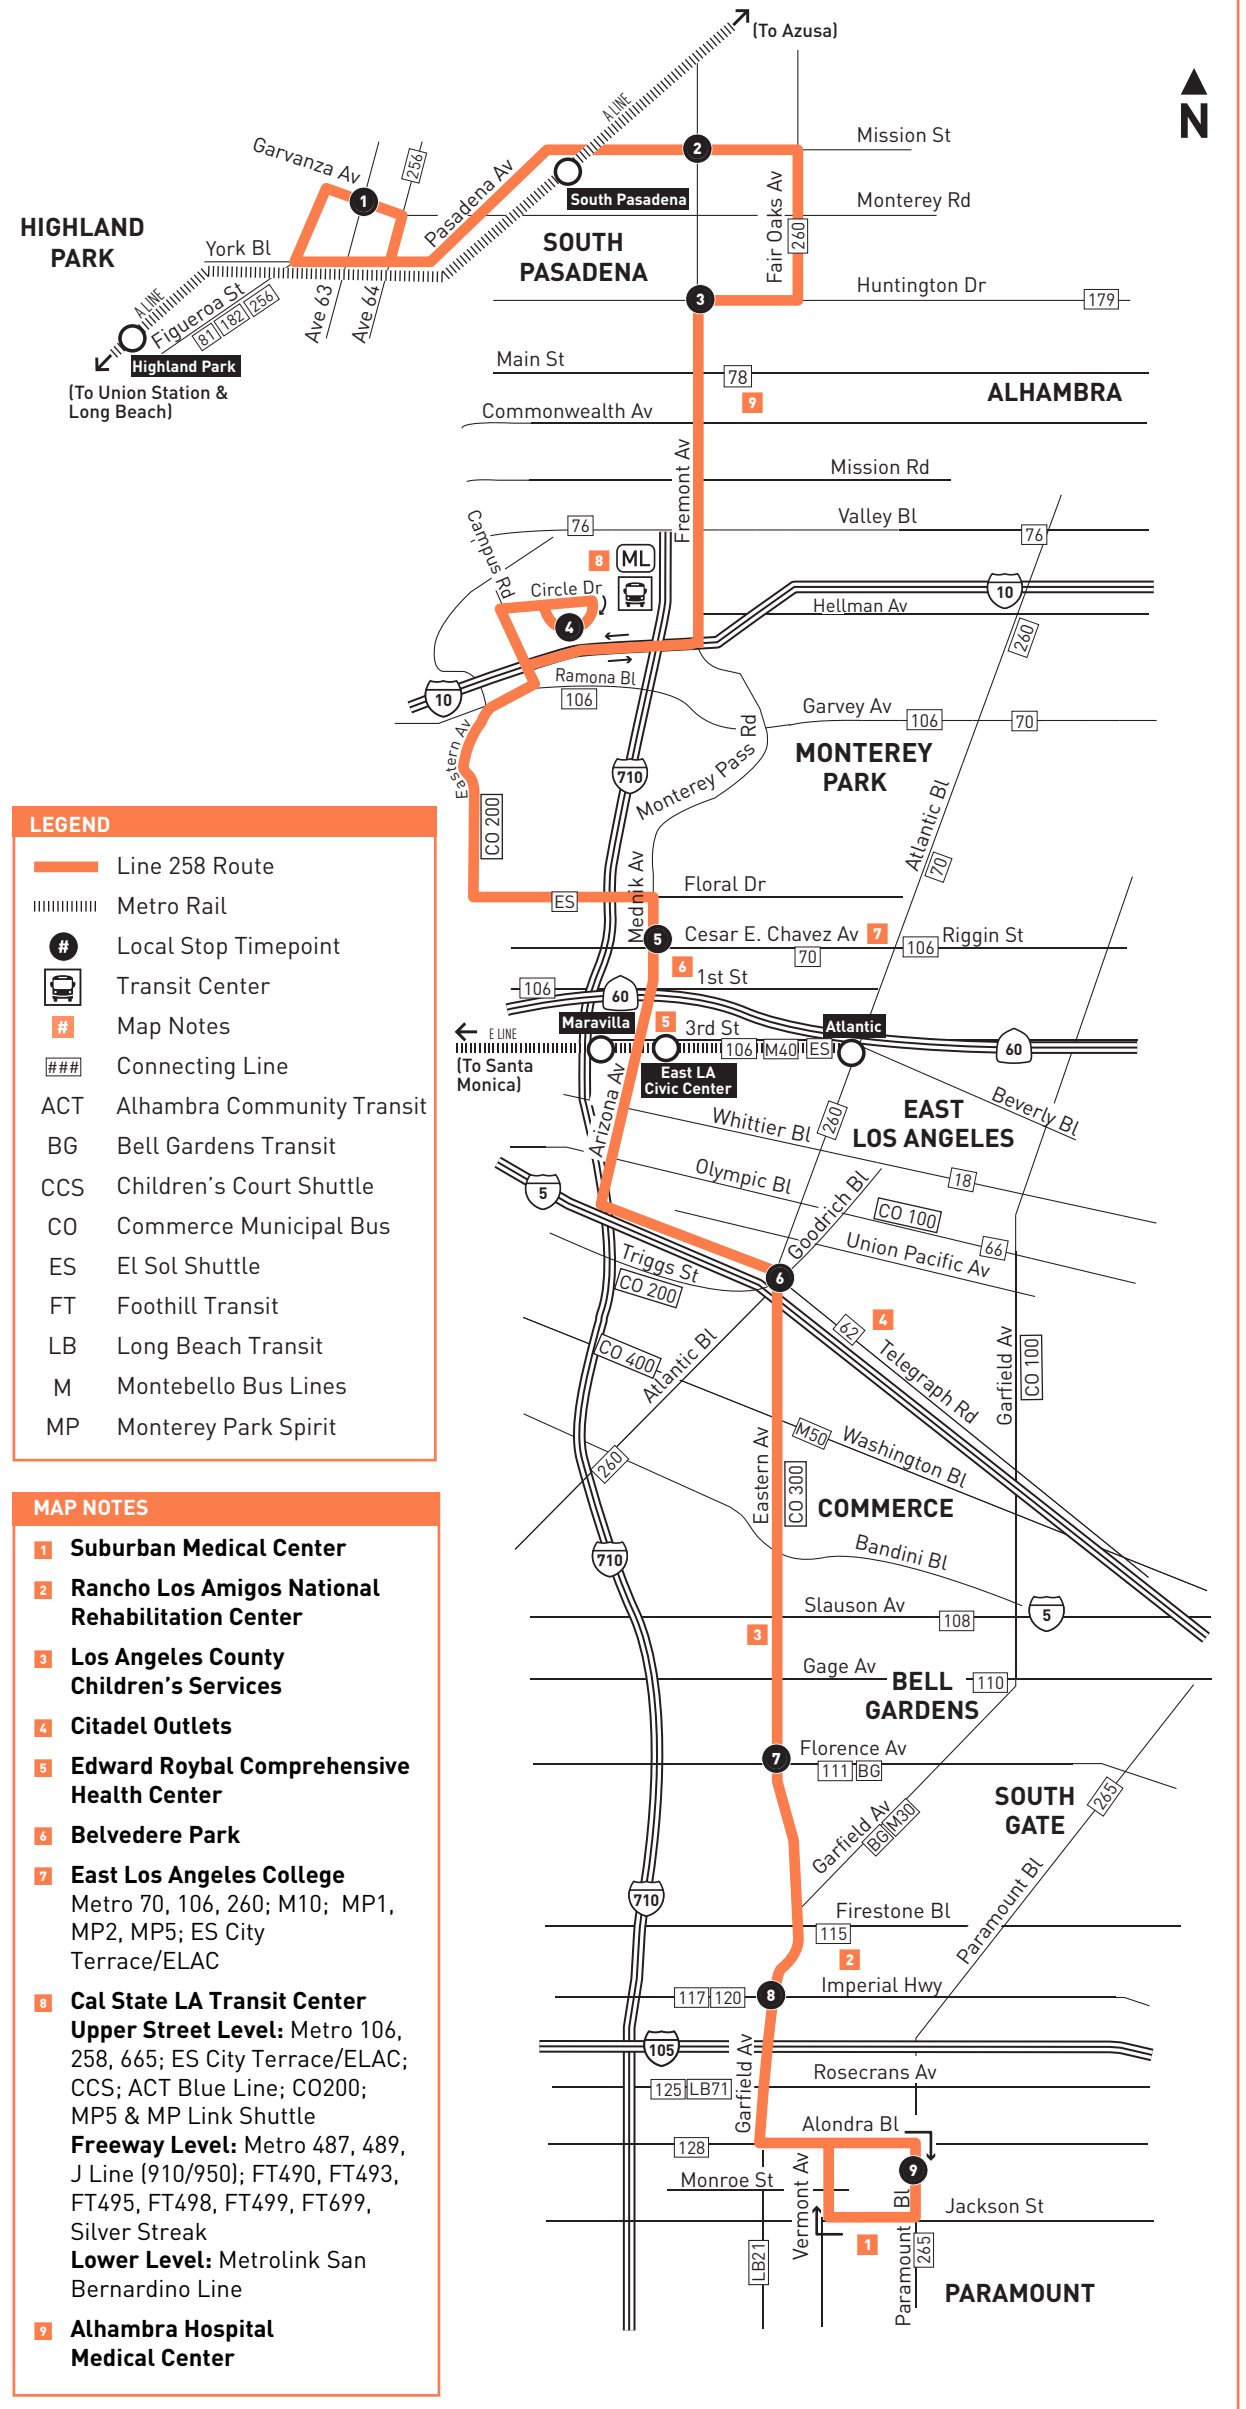

Saturday, Sunday and Holiday Schedules

Horarios de sábado, domingo y días feriados

Saturday, Sunday and Holiday Schedule in effect on New Year's Day, Memorial Day, Independence Day, Labor Day, Thanksgiving Day and Christmas Day.

Horarios de sábado, domingo y días feriados en efecto para año nuevo, día conmemorativo, cuatro de julio, día del trabajo, día de acción de gracias, y Navidad.

ROUTE MAP

Lose something?

Learn more about Metro's Lost & Found service. Visit metro.net/lostandfound or call 323.937.8920.