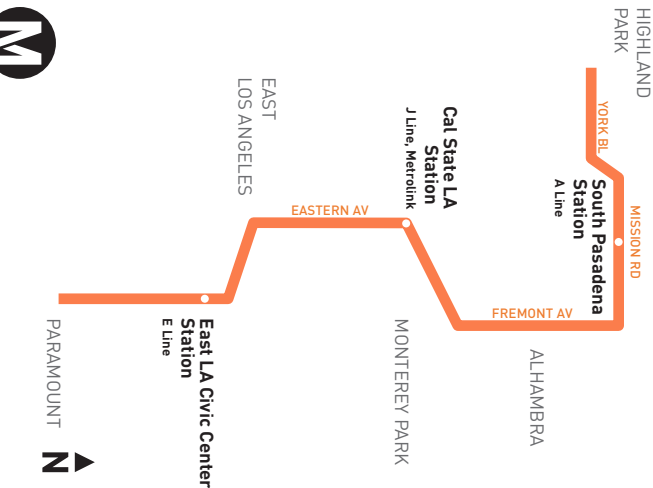

Saturday, Sunday & Holidays

258

Southbound Al Sur (Approximate Times / Tiempos Aproximados)

HIGHLAND PARK	SOUTH PASADENA	ALHAMBRA	EAST LOS ANGELES	COMMERCE	BELL GARDENS	SOUTH GATE	PARAMOUNT	
1	2	3	4	5	6	7	9	
Garvanza & Avenue 63	Mission & Fremont	Fremont & Huntington	Cal State LA Station	Mednik & Chavez	Telegraph & Atlantic	Eastern & Florence	Garfield & Imperial	Alondra & Paramount
6:10A	6:21A	6:27A	6:40A	6:51A	7:01A	7:16A	7:28A	7:41A
7:10	7:21	7:27	7:40	7:51	8:01	8:17	8:29	8:43
8:07	8:17	8:23	8:40	8:53	9:04	9:20	9:32	9:46
9:07	9:17	9:23	9:40	9:51	10:02	10:18	10:30	10:44
10:07	10:17	10:23	10:40	10:51	11:02	11:18	11:30	11:44
11:07	11:17	11:23	11:40	11:51	12:02P	12:18P	12:30P	12:44P
12:07P	12:17P	12:23P	12:40P	12:51P	1:02	1:18	1:30	1:44
1:07	1:17	1:23	1:40	1:51	2:02	2:18	2:30	2:44
2:07	2:17	2:23	2:40	2:51	3:02	3:18	3:30	3:44
3:07	3:17	3:23	3:40	3:51	4:02	4:18	4:30	4:44
4:07	4:17	4:23	4:40	4:51	5:02	5:18	5:30	5:44
5:07	5:17	5:23	5:40	5:51	6:02	6:18	6:30	6:44
6:07	6:17	6:23	6:40	6:51	7:02	7:18	7:30	7:43
7:10	7:20	7:26	7:40	7:51	8:01	8:16	8:28	8:41
8:10	8:21	8:27	8:40	8:51	9:01	9:13	9:23	9:36

Metro

metro.net
323 GO METRO
Wheelchair Hotline
800.421.7828
Travel Info
511
California Relay Service
711

Effective Jun 23 2024
Metro Local
Northbound to Highland Park
Southbound to Paramount
via Eastern Av, Fremont Av & York Bl

258