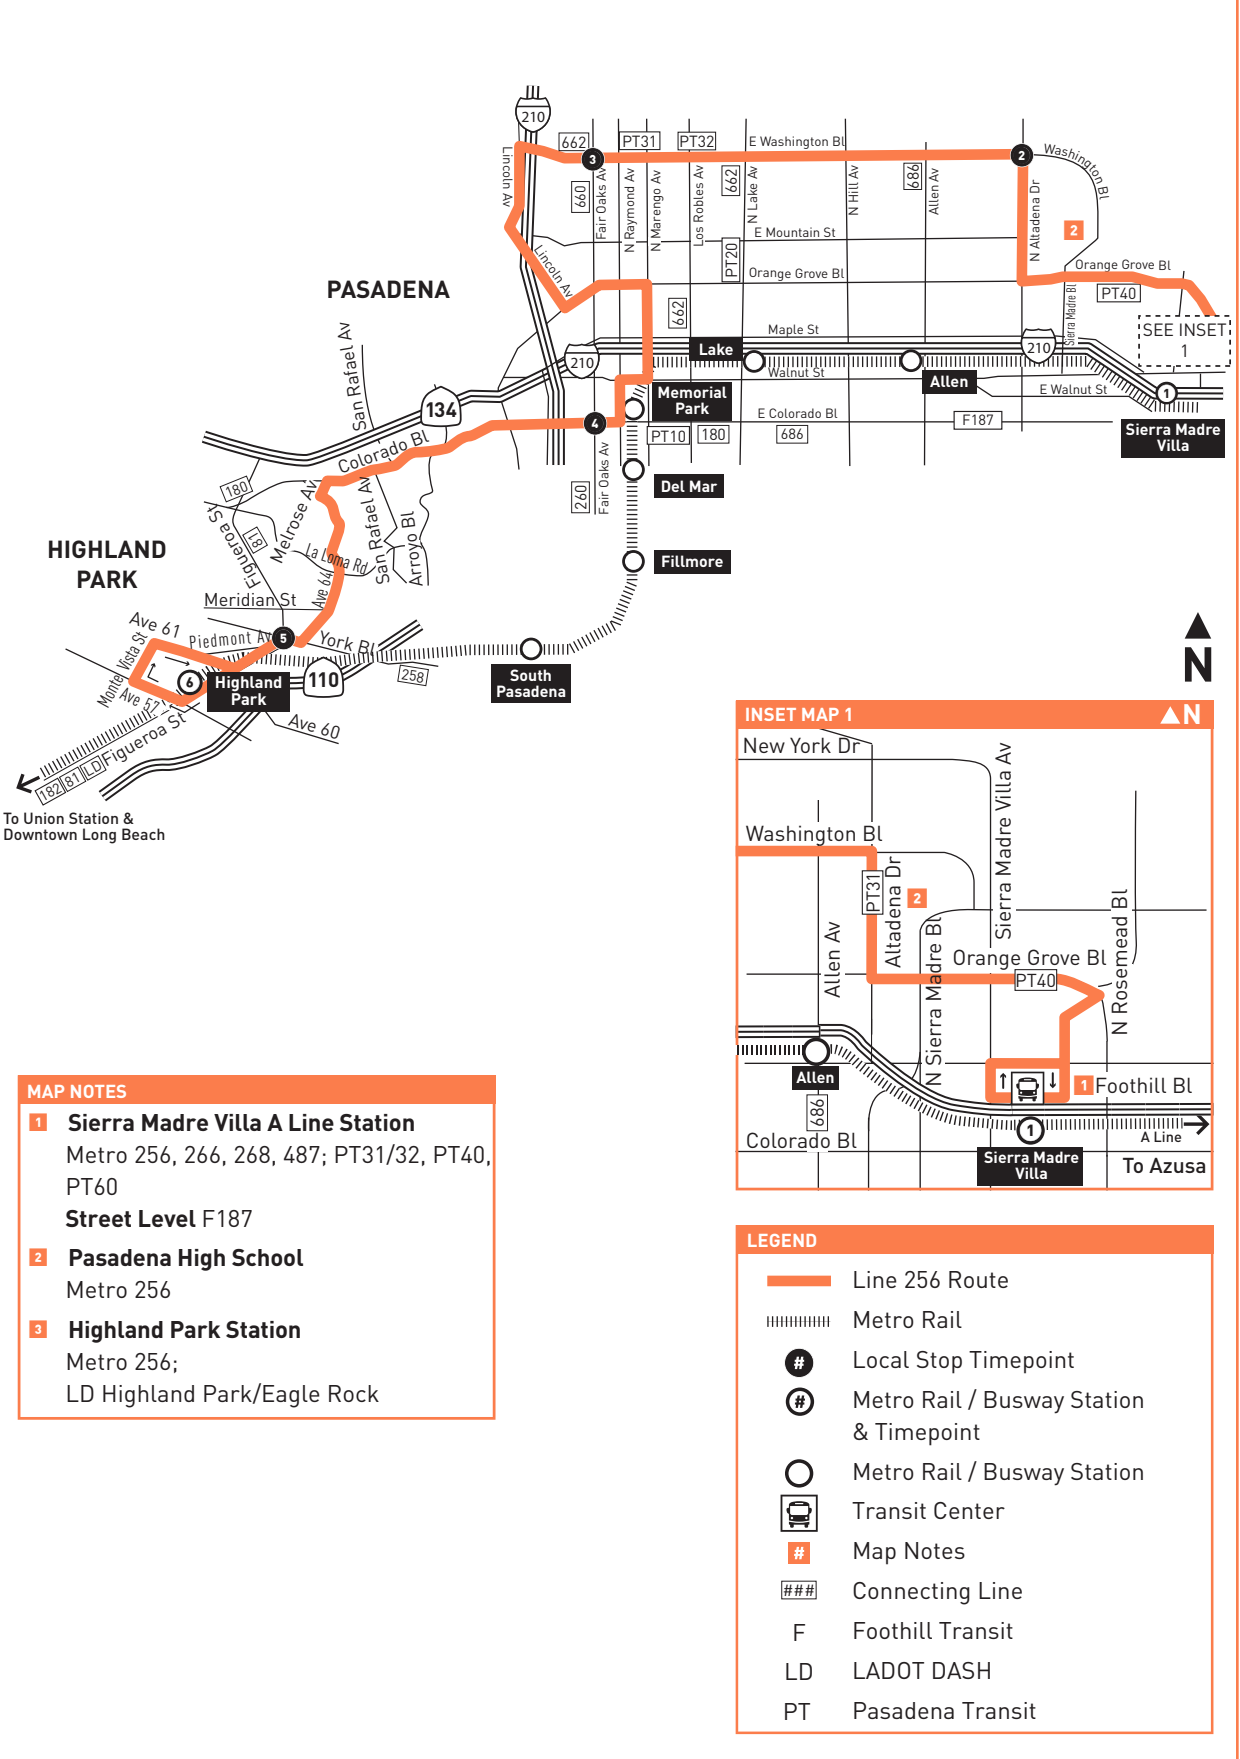

Special Notes

■ Terminates at Raymond & Holly 1 minute after time shown.

Avisos especiales

■ Termina en Raymond & Holly 1 minuto después de la hora mostrada.

Saturday, Sunday and Holiday Schedules

Saturday, Sunday and Holiday Schedule in effect on New Year's Day, Memorial Day, Independence Day, Labor Day, Thanksgiving Day and Christmas Day.

Horarios de sábado, domingo y días feriados

Horarios de sábado, domingo, y días feriados en vigor para New Year's Day, Memorial Day, Independence Day, Labor Day, Thanksgiving Day and Christmas Day.

ROUTE MAP