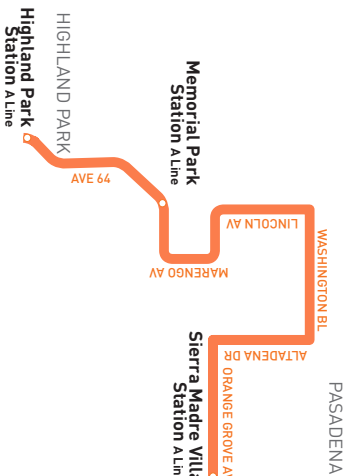

Saturday, Sunday and Holiday

256

Southbound Al Sur (Approximate Times / Tiempos Aproximados)

PASADENA	ALTADENA	PASADENA		HIGHLAND PARK	
1	2	3	4	5	6
Sierra Madre Villa Station	Washington & Altadena	Washington & Fair Oaks	Colorado & Fair Oaks	Figueroa & York	Highland Park Station
5:00A	5:10A	5:20A	5:32A	5:46A	5:49A
5:52	6:02	6:12	6:24	6:38	6:42
6:40	6:50	7:00	7:13	7:28	7:32
7:28	7:39	7:50	8:03	8:18	8:22
8:16	8:27	8:39	8:53	9:08	9:12
9:06	9:17	9:29	9:43	9:58	10:02
9:56	10:07	10:19	10:33	10:48	10:52
10:45	10:56	11:08	11:23	11:38	11:42
11:33	11:45	11:58	12:13P	12:28P	12:32P
12:23P	12:35P	12:48P	1:03	1:18	1:22
1:13	1:25	1:38	1:53	2:08	2:12
2:03	2:15	2:28	2:43	2:58	3:02
2:53	3:05	3:18	3:33	3:48	3:52
3:45	3:56	4:08	4:23	4:38	4:42
4:35	4:46	4:58	5:13	5:28	5:32
5:25	5:36	5:48	6:03	6:18	6:22
6:19	6:29	6:40	6:54	7:08	7:11
7:12	7:22	7:33	7:46	8:00	8:03
8:12	8:22	8:33	8:46	9:00	9:03
9:12	9:22	9:33	9:45	—	—

Metro

Subject to change without notice
Sujeto a cambios sin previo aviso

metronet
323.GOMETRO
Wheelchair Hotline
800.621.7828

Travel Info
511
California Relay Service
711

Effective Jun 25 2023
Metro Local
Northbound to Pasadena
Southbound to Highland Park Station
via Ave 64, Washington Bl

256