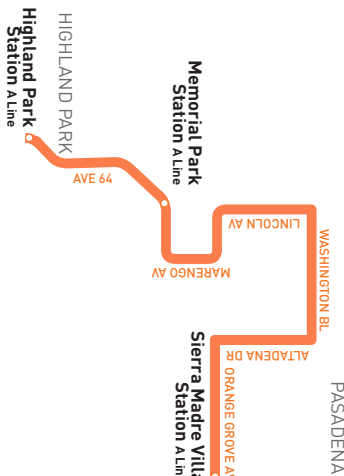

Saturday

256

Southbound Al Sur (Approximate Times / Tiempos Aproximados)

PASADENA	ALTADENA	PASADENA		HIGHLAND PARK	
1	2	3	4	5	6
Sierra Madre Villa Station	Washington & Altadena	Washington & Fair Oaks	Colorado & Fair Oaks	Figueroa & York	Highland Park Station
5:51A	6:01A	6:11A	6:24A	6:38A	6:42A
6:40	6:50	7:00	7:14	7:28	7:32
7:29	7:39	7:50	8:04	8:18	8:22
8:15	8:26	8:38	8:53	9:08	9:12
9:05	9:16	9:28	9:43	9:58	10:02
9:55	10:06	10:18	10:33	10:48	10:52
10:44	10:55	11:07	11:23	11:38	11:42
11:33	11:44	11:57	12:13P	12:28P	12:32P
12:22P	12:34P	12:47P	1:03	1:18	1:22
1:12	1:24	1:37	1:53	2:08	2:12
2:02	2:14	2:27	2:43	2:58	3:02
2:52	3:04	3:17	3:33	3:48	3:52
3:44	3:55	4:07	4:23	4:38	4:42
4:34	4:45	4:57	5:13	5:28	5:32
5:24	5:35	5:47	6:03	6:18	6:22
6:18	6:28	6:39	6:54	7:08	7:11
7:11	7:21	7:32	7:46	8:00	8:03
8:11	8:21	8:32	8:46	9:00	9:03
9:12	9:21	9:31	9:43	—	—

Metro

metronet
323.GOMETRO
Wheelchair Hotline
800.621.7828

STU
511
California Relay Service
711

Effective Jun 23 2024

Metro Local

256

Northbound to Pasadena
Southbound to Highland Park Station
Via Ave 64, Washington Bl