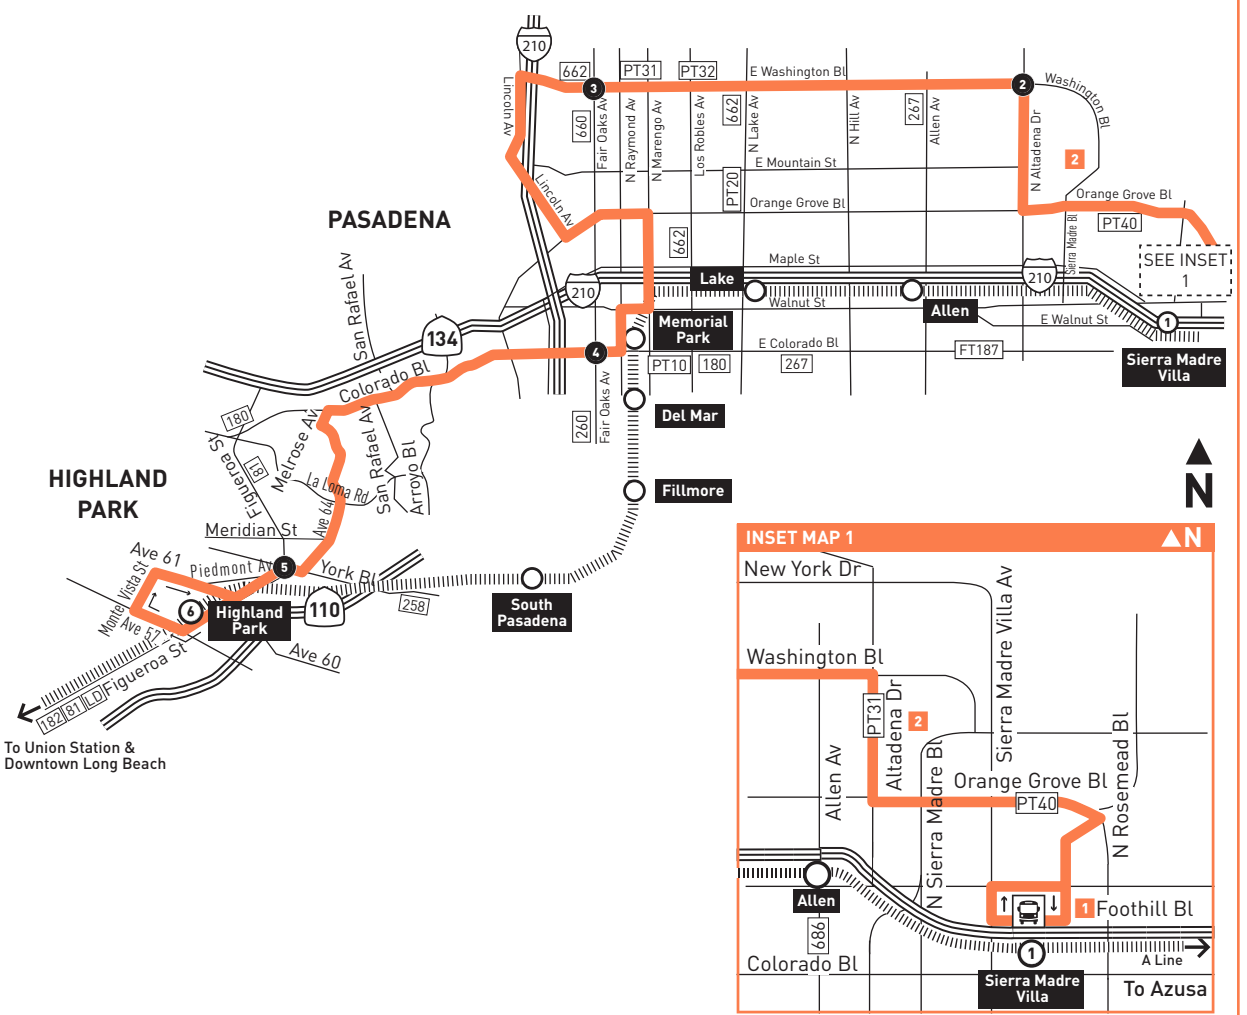

Sunday and Holidays

256

Southbound Al Sur (Approximate Times / Tiempos Aproximados)

PASADENA	ALTADENA	PASADENA		HIGHLAND PARK	
1	2	3	4	5	6
Sierra Madre Villa Station	Washington & Altadena	Washington & Fair Oaks	Colorado & Fair Oaks	Figueroa & York	Highland Park Station
5:52A	6:02A	6:12A	6:24A	6:38A	6:42A
6:41	6:51	7:01	7:14	7:28	7:32
7:30	7:40	7:51	8:04	8:18	8:22
8:16	8:27	8:39	8:53	9:08	9:12
9:06	9:17	9:29	9:43	9:58	10:02
9:56	10:07	10:19	10:33	10:48	10:52
10:45	10:56	11:08	11:23	11:38	11:42
11:34	11:45	11:58	12:13P	12:28P	12:32P
12:23P	12:35P	12:48P	1:03	1:18	1:22
1:13	1:25	1:38	1:53	2:08	2:12
2:03	2:15	2:28	2:43	2:58	3:02
2:53	3:05	3:18	3:33	3:48	3:52
3:45	3:56	4:08	4:23	4:38	4:42
4:35	4:46	4:58	5:13	5:28	5:32
5:25	5:36	5:48	6:03	6:18	6:22
6:19	6:29	6:40	6:54	7:08	7:11
7:12	7:22	7:33	7:46	8:00	8:03
8:12	8:22	8:33	8:46	9:00	9:03
9:12	9:21	9:31	9:43	—	—

Special Notes

Terminates at Raymond & Holly 1 minute after time shown.

Avisos especiales

Termina en Raymond & Holly 1 minuto después de la hora mostrada.

Sunday and Holiday Schedules

Sunday and Holiday Schedule in effect on New Year's Day, Memorial Day, Independence Day, Labor Day, Thanksgiving Day and Christmas Day.

Horarios de domingo y días feriados

Horarios de domingo y días feriados en efecto para año nuevo, día conmemorativo, cuatro de julio, día del trabajo, día de acción de gracias, y Navidad.

ROUTE MAP

MAP NOTES

- **1 Sierra Madre Villa A Line Station**
  Metro 256, 266, 268, 487; PT31/32, PT40, PT60
  Street Level FT187
- **2 Pasadena High School**
  Metro 256
- **3 Highland Park Station**
  Metro 256;
  LD Highland Park/Eagle Rock

LEGEND

- Line 256 Route
- Metro Rail
- Local Stop Timepoint
- Metro Rail / Busway Station & Timepoint
- Metro Rail / Busway Station
- Transit Center
- Map Notes
- Connecting Line
- FT Foothill Transit
- LD LADOT DASH
- PT Pasadena Transit