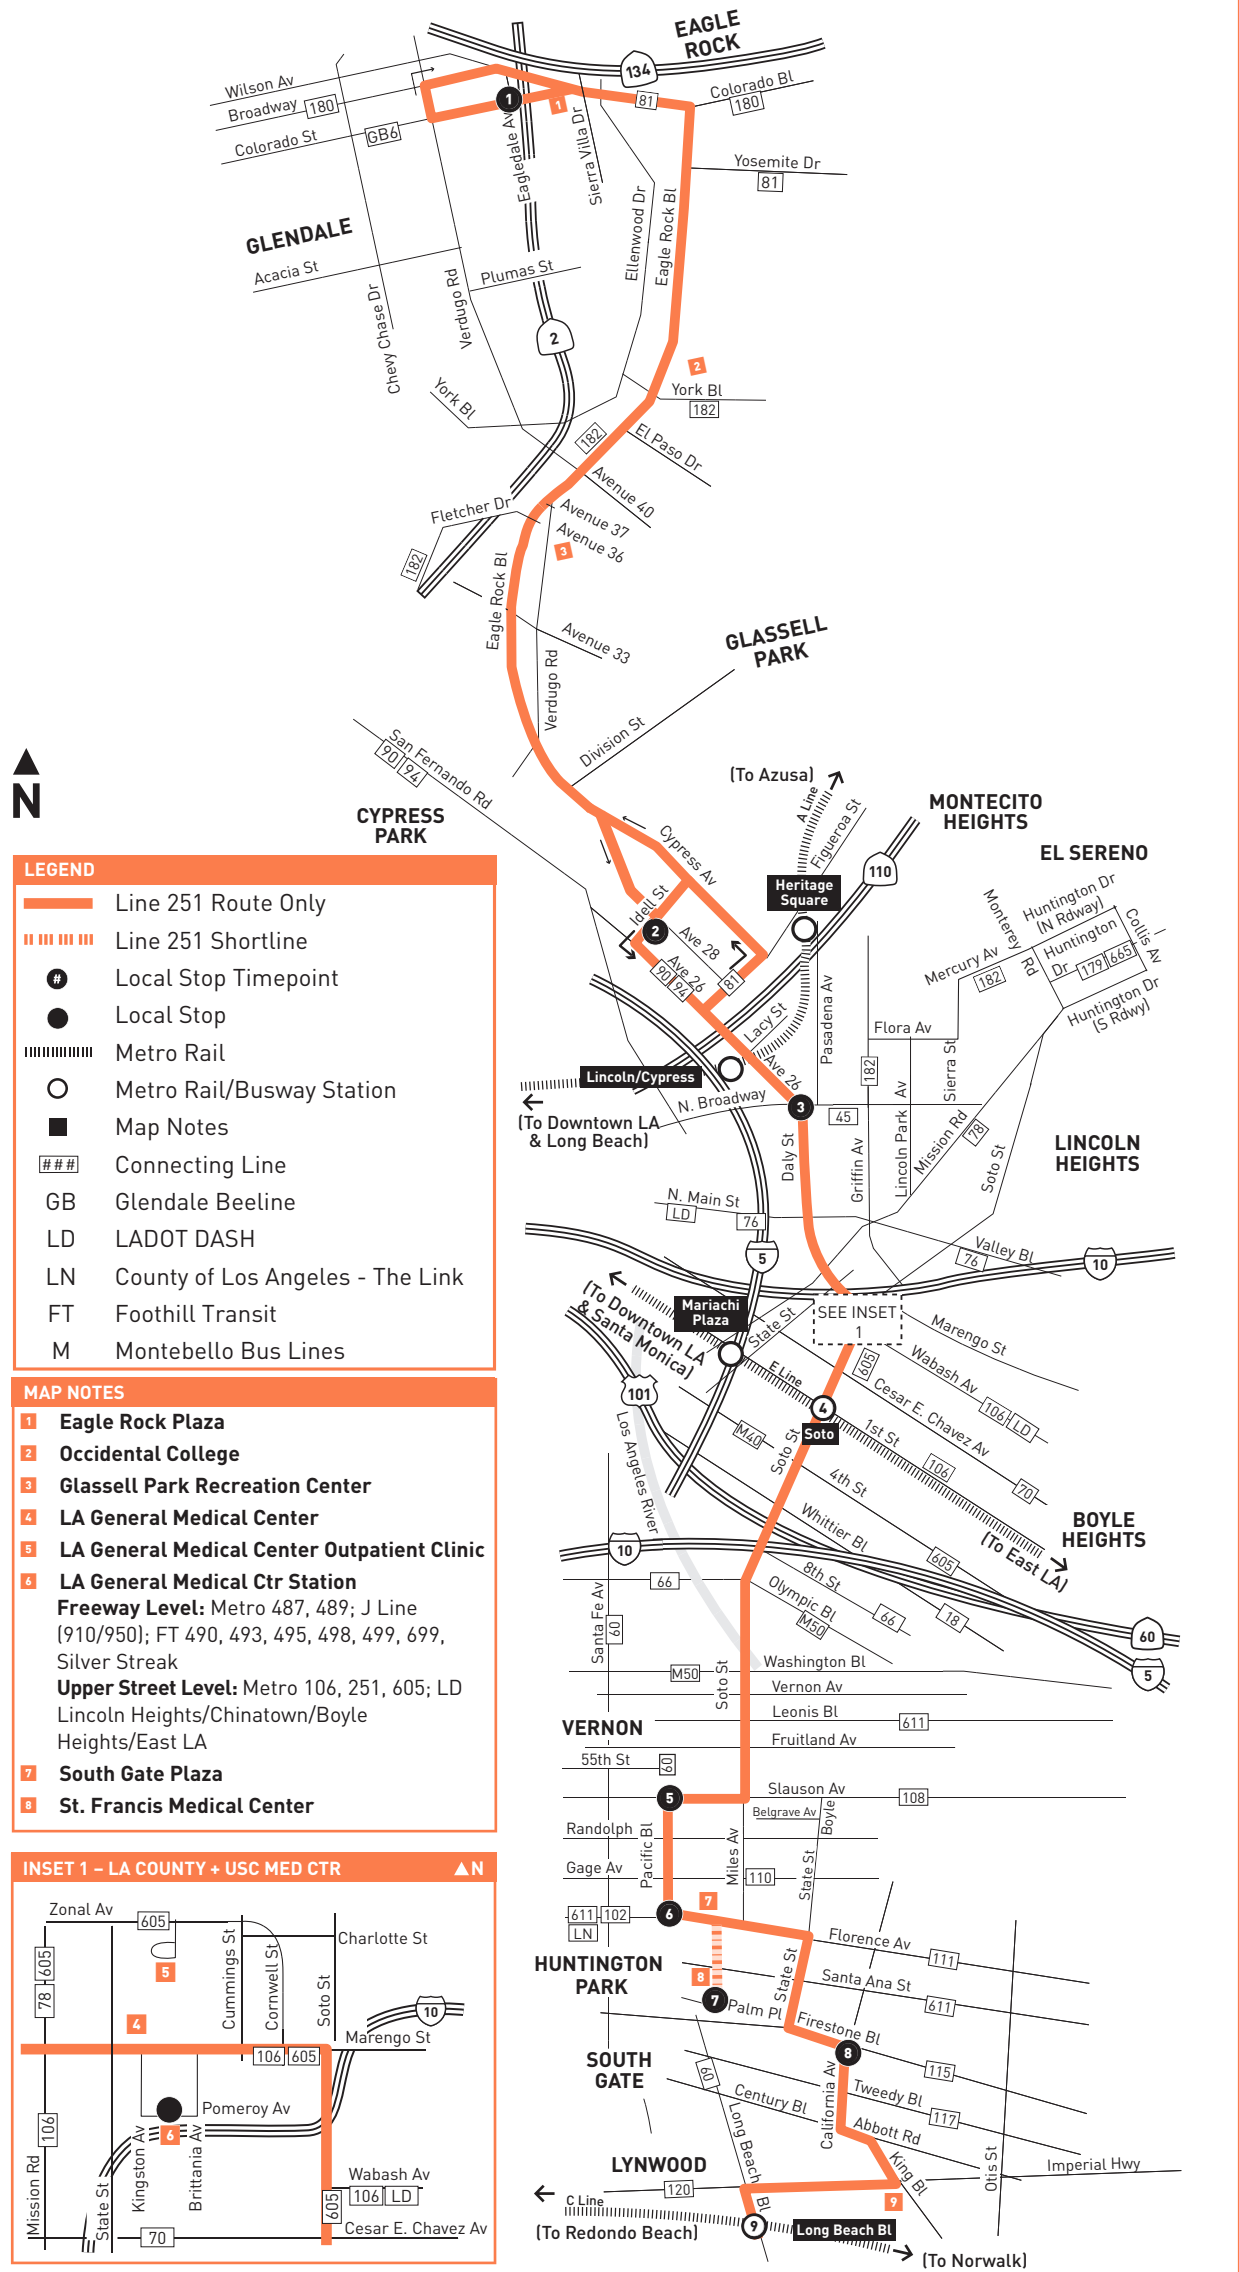

Avisos especiales

- **A** El viaje se origina en Eagle Rock y Yosemite a la hora que se muestra y opera solo los días escolares. Llame al Centro de información de Metro para conocer los días exactos de operación.
- **B** El viaje llega a Soto & Whittier 6 minutos antes de la hora indicada y espera 3 minutos para las conexiones nocturnas.
- **C** El viaje se origina en Soto / 6th 3 minutos antes de la hora mostrada y opera los días escolares excepto los martes solamente. Llame al Centro de Información de Metro para conocer los días exactos de operación.
- **D** El viaje se origina en Soto / 6th 3 minutos antes de la hora indicada y opera la escuela solo los martes. Llame al Centro de Información de Metro para conocer los días exactos de operación.
- **E** El viaje se origina en Eagle Rock y Yosemite a la hora que se muestra y opera los días escolares excepto los martes solamente. Llame al Centro de información de Metro para conocer los días exactos de operación.
- **F** El viaje se origina en Eagle Rock y Yosemite a la hora que se muestra y opera los días escolares los martes solamente. Llame al Centro de información de Metro para conocer los días exactos de operación.
- **H** El viaje se origina en Soto / 6th 3 minutos antes de la hora indicada y opera solo los días escolares. Llame al Centro de Información de Metro para conocer los días exactos de operación.

ROUTE MAP

Lose something?

Learn more about Metro's Lost & Found service. Visit metro.net/lostandfound or call 323.937.8920.