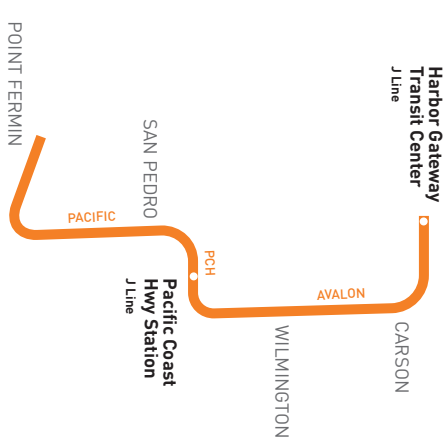

Monday through Friday

246

Effective Dec 10 2023

Table with 12 columns for stations and 35 rows of departure times for Northbound and Southbound routes.

Saturday, Sunday and Holidays

246

Table with 12 columns for stations and 35 rows of departure times for Saturday, Sunday and Holidays Northbound and Southbound routes.

Saturday, Sunday and Holiday Schedules

Saturday, Sunday and Holiday Schedule in effect on New Year's Day, Memorial Day, Independence Day, Labor Day, Thanksgiving Day and Christmas Day.

Horarios de sábado, domingo y días feriados

Horarios de sábado, domingo y días feriados en efecto para año nuevo, día conmemorativo, cuatro de julio, día del trabajo, día de acción de gracias, y Navidad.

Special Notes

- Notes regarding origin and termination times for special schedules.

Avisos especiales

- Notes regarding special schedules in Spanish.

Subject to change without notice / Sujeto a cambios sin previo aviso

Metro.net 323.60 METRO, Wheelchair Hotline 800.621.7828, Travel Info 511, California Relay Service 711

Metro Local Northbound to Harbor Gateway Transit Center Southbound to San Pedro via Avalon Bl. Effective Dec 10 2023 246