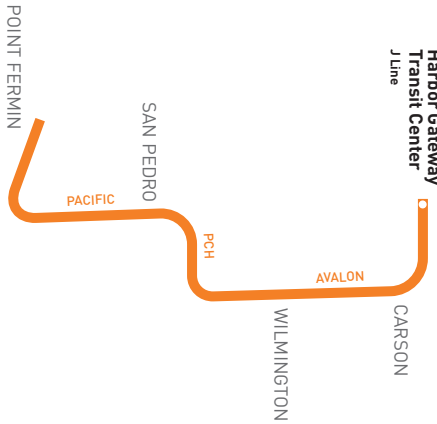

Special Notes

- A Originates at Pacific & 21st St. six to seven minutes before time shown.
- B Terminates at Pacific & 21st St. three to four minutes after time shown.

Avisos especiales

- A Comienza en Pacific y 21st seis a siete minutos antes de la hora mostrada.
- B Termina en Pacific y 21st de tres a cuatro minutos despues de la hora mostrada.

Saturday, Sunday and Holiday Schedules

Saturday, Sunday and Holiday Schedule in effect on New Year's Day, Memorial Day, Independence Day, Labor Day, Thanksgiving Day and Christmas Day.

Horarios de sábado, domingo y días feriados

Horarios de sábado, domingo, y días feriados en vigor para New Year's Day, Memorial Day, Independence Day, Labor Day, Thanksgiving Day y Christmas Day

Metro

metro.net
323.60.METRO
Wheelchair Hotline
800.621.7828
Travel Info
511
California Relay Service
711

Effective Jun 25 2023
Metro Local
Northbound to Harbor Gateway Transit Center
Southbound to San Pedro
via Avalon Bl.

246