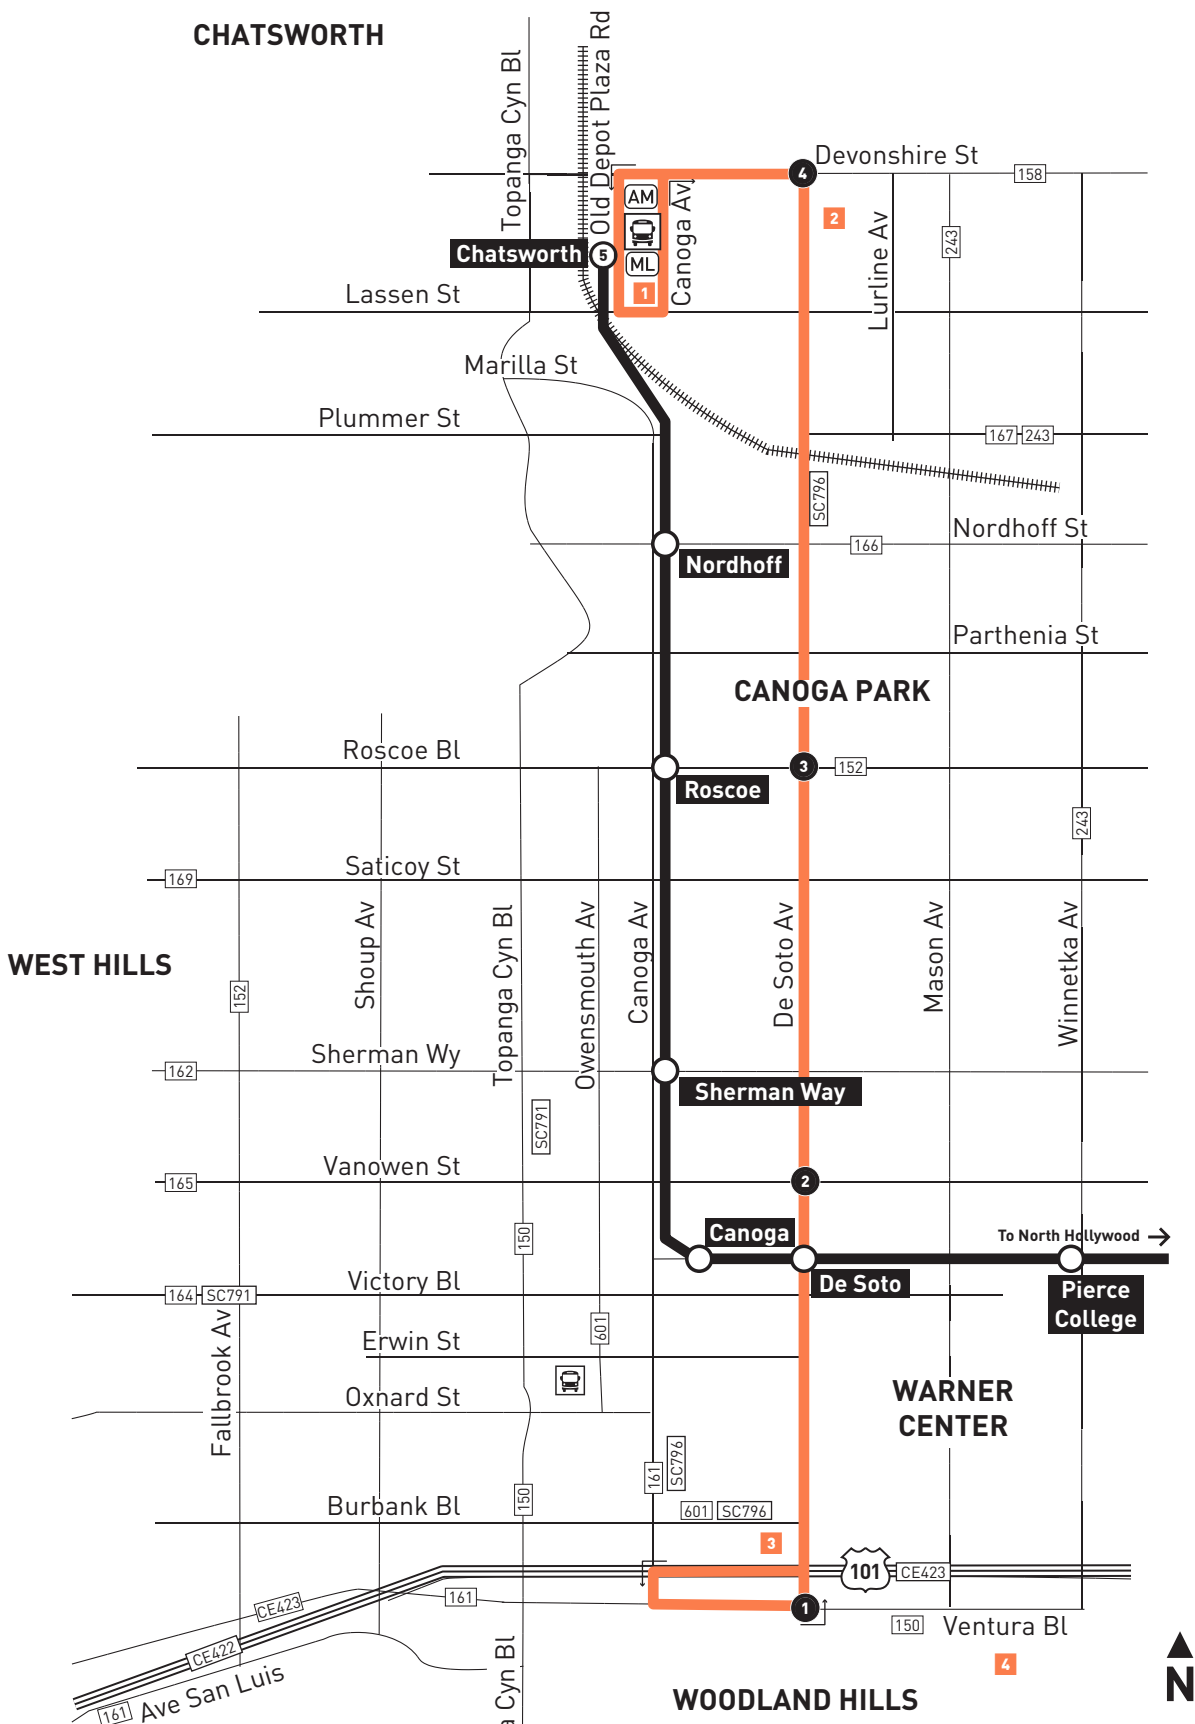

ROUTE MAP

1. **MAP NOTES**
2. **1 Chatsworth Station**
     Metro 150, 158, 167, 244; Metro G Line; CE419; SC791; SV-C; Metrolink Ventura County Line; Amtrak
   - **2 Chatsworth High School**
   - **3 Kaiser Hospital Woodland Hills**
   - **4 Taft High School**

1. **LEGEND**
2. Route of Line 244
   - Route of G Line
   - Metrolink, Amtrak
   - # Local Stop Timepoint
   - Metro G Line Station
   - # Metro G Line Station & Timepoint
   - Transit Center
   - AM Amtrak Station
   - ML Metrolink Station
   - CE LADOT Commuter Express
   - SC Santa Clarita Transit
   - SV Simi Valley Transit