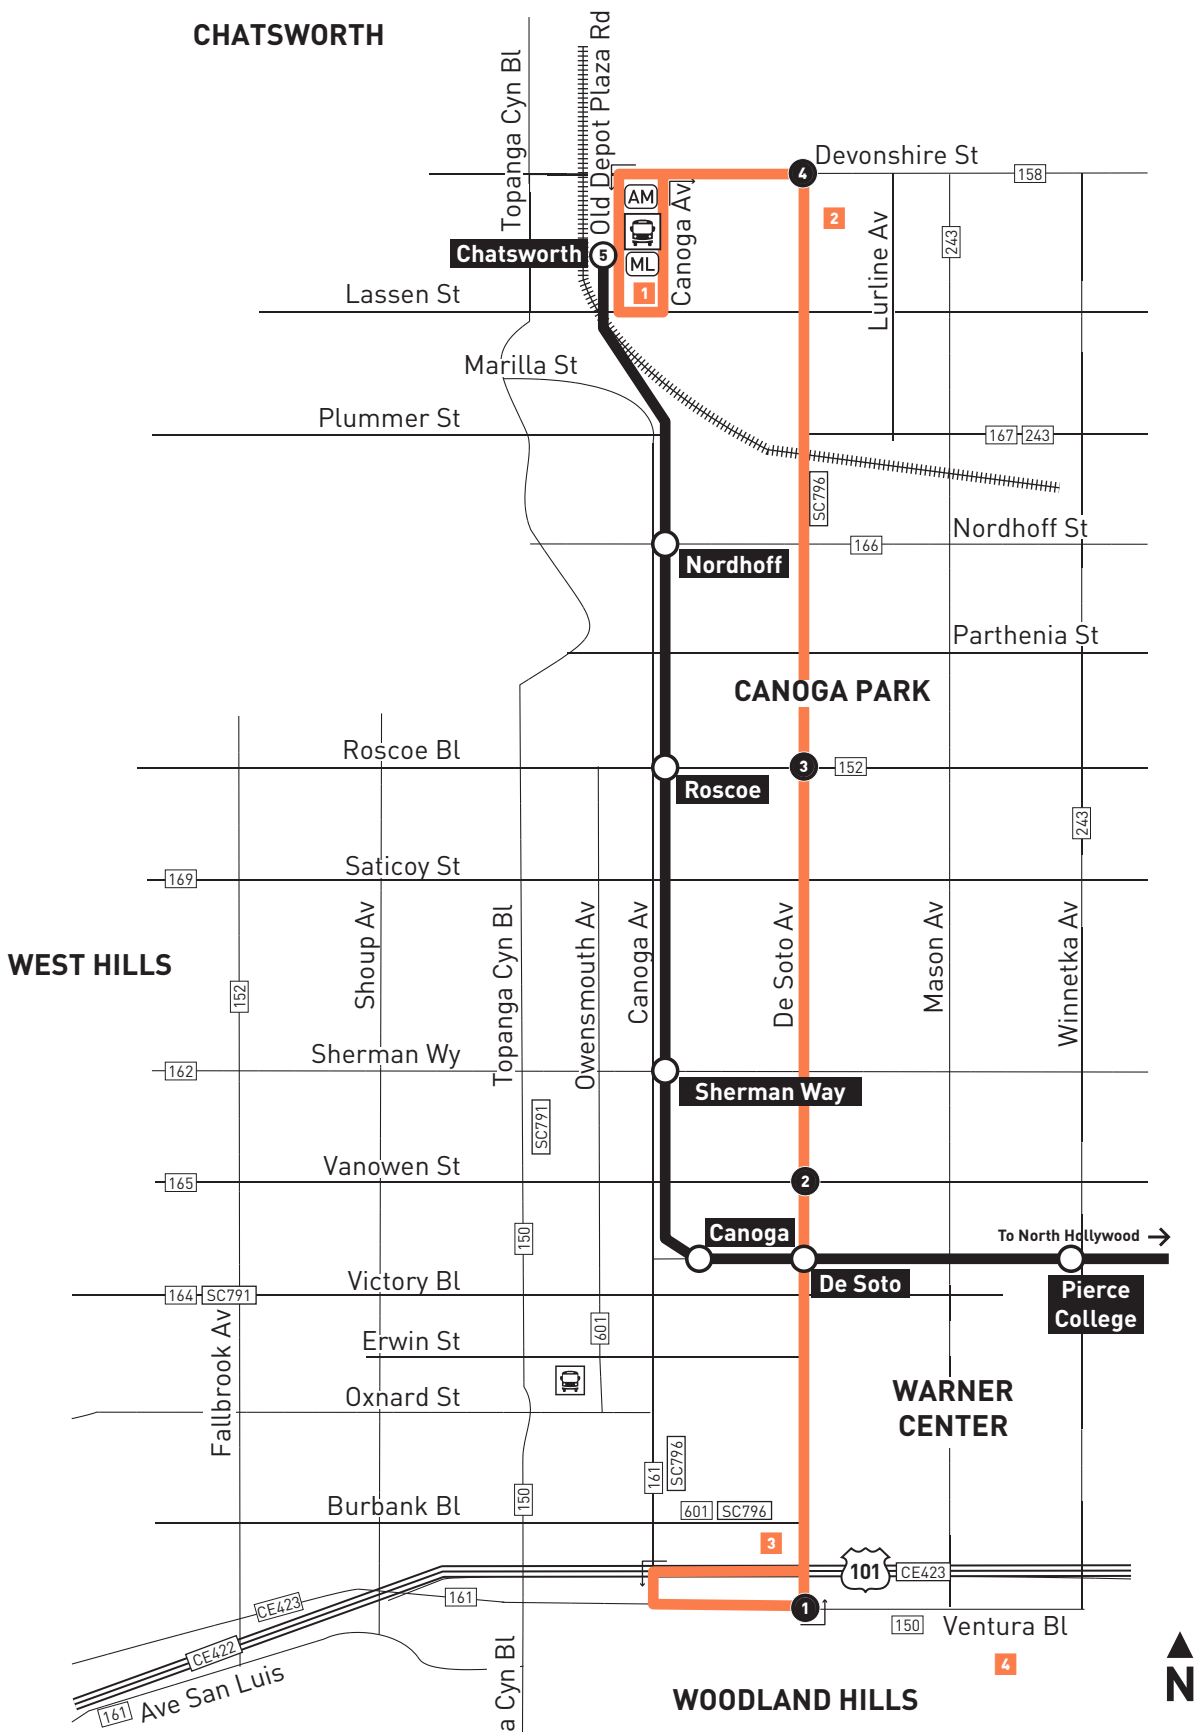

ROUTE MAP

1. **MAP NOTES**
2. **1 Chatsworth Station**
     Metro 150, 158, 167, 244; Metro G Line; CE419; SC791; SV-C; Metrolink Ventura County Line; Amtrak
   - **2 Chatsworth High School**
   - **3 Kaiser Hospital Woodland Hills**
   - **4 Taft High School**

1. **LEGEND**
2. Route of 244
   - Route of G Line
   - Metrolink, Amtrak
   - # Local Stop Timepoint
   - Metro G Line Station
   - # Metro G Line Station & Timepoint
   - Transit Center
   - AM Amtrak Station
   - ML Metrolink Station
   - CE LADOT Commuter Express
   - SC Santa Clarita Transit
   - SV Simi Valley Transit