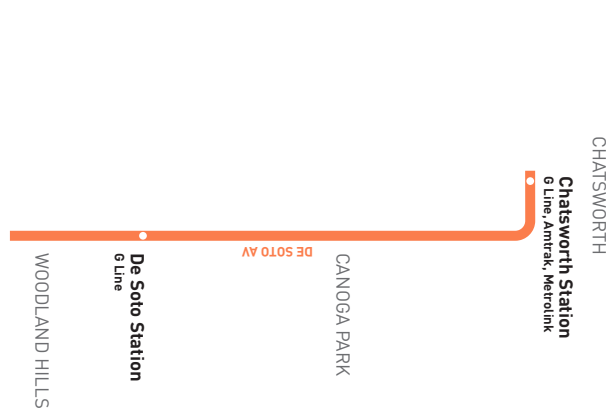

Monday through Friday

Effective Jun 23 2024

244

Northbound Al Norte (Approximate Times / Tiempos Aproximados)

WOODLAND HILLS		CANOGA PARK		CHATSWORTH	
1		2		3	
				4	5
De Soto & Ventura	De Soto & Vanowen	De Soto & Roscoe	De Soto & Roscoe	Devonshire & De Soto	Chatsworth Station
4:56A	5:03A	5:09A	5:09A	5:17A	5:21A
5:26	5:33	5:39	5:39	5:48	5:52
5:56	6:03	6:10	6:10	6:20	6:24
6:26	6:34	6:41	6:41	6:52	6:56
6:56	7:04	7:11	7:11	7:23	7:27
7:26	7:34	7:41	7:41	7:53	7:57
7:56	8:04	8:11	8:11	8:23	8:27
8:26	8:34	8:41	8:41	8:53	8:57
8:56	9:04	9:11	9:11	9:22	9:26
9:26	9:34	9:41	9:41	9:52	9:56
9:56	10:04	10:11	10:11	10:22	10:26
10:26	10:34	10:41	10:41	10:52	10:56
10:56	11:04	11:11	11:11	11:22	11:26
11:26	11:34	11:41	11:41	11:52	11:56
11:56	12:05P	12:12P	12:12P	12:23P	12:27P
12:26P	12:35	12:42	12:42	12:53	12:57
12:56	1:05	1:12	1:12	1:23	1:27
1:26	1:35	1:42	1:42	1:53	1:57
1:56	2:05	2:12	2:12	2:23	2:27
2:02	2:11	2:18	2:18	2:29	2:33
2:26	2:35	2:42	2:42	2:53	2:57
2:56	3:06	3:14	3:14	3:25	3:29
3:08	3:18	3:26	3:26	3:37	3:41
3:27	3:37	3:45	3:45	3:56	4:00
3:57	4:07	4:15	4:15	4:26	4:30
4:27	4:37	4:45	4:45	4:56	5:00
4:57	5:08	5:16	5:16	5:28	5:32
5:27	5:38	5:46	5:46	5:58	6:02
5:57	6:07	6:14	6:14	6:25	6:29
6:27	6:35	6:41	6:41	6:51	6:55
6:57	7:05	7:12	7:12	7:22	7:26
7:27	7:35	7:41	7:41	7:50	7:54
8:27	8:34	8:40	8:40	8:48	8:52
9:27	9:34	9:40	9:40	9:48	9:52

Monday through Friday

244

Southbound Al Sur (Approximate Times / Tiempos Aproximados)