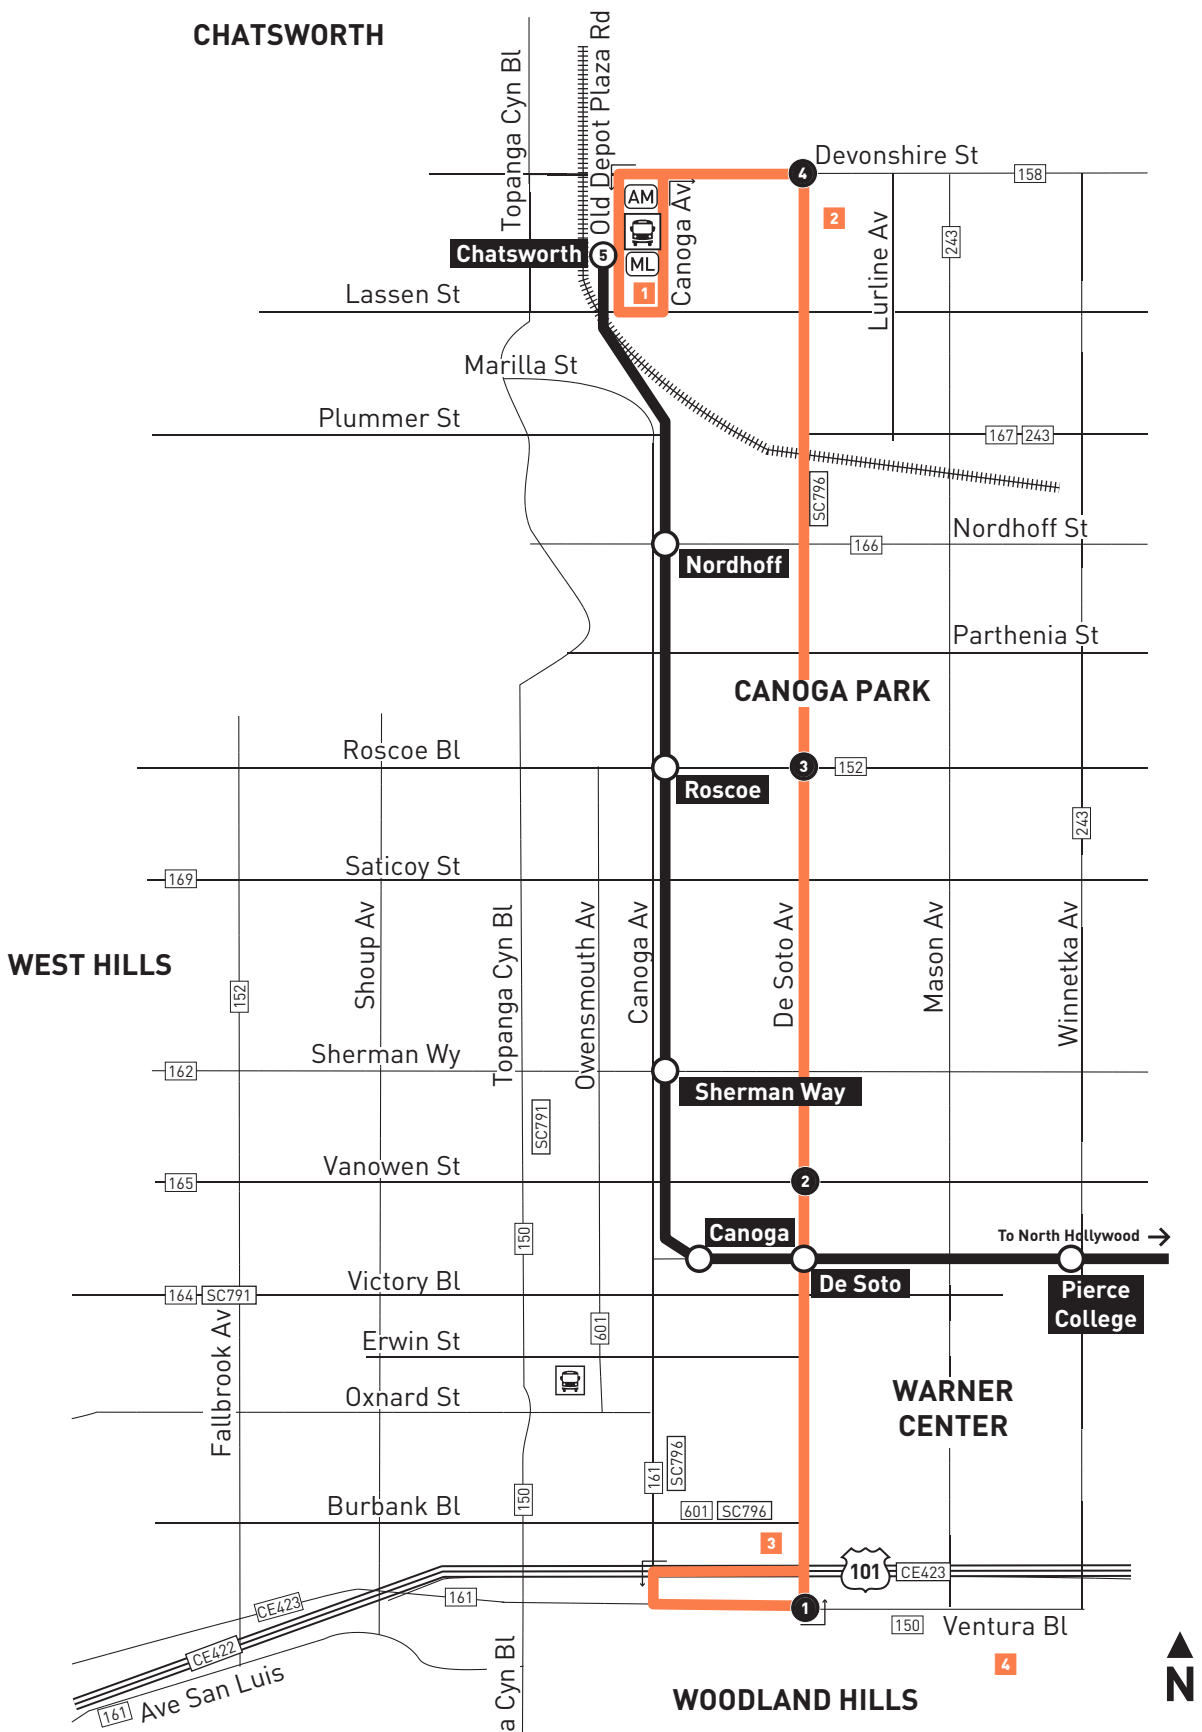

ROUTE MAP

1. **MAP NOTES**
2. **1 Chatsworth Station**
     Metro 150, 158, 167, 244; Metro G Line; CE419; SC791; SV10; Metrolink Ventura County Line; Amtrak
   - **2 Chatsworth High School**
   - **3 Kaiser Hospital Woodland Hills**
   - **4 Taft High School**

1. **LEGEND**
2. Route of Line 244
   - Route of G Line
   - Metrolink, Amtrak
   - # Local Stop Timepoint
   - Metro G Line Station
   - # Metro G Line Station & Timepoint
   - Transit Center
   - AM Amtrak Station
   - ML Metrolink Station
   - CE LADOT Commuter Express
   - SC Santa Clarita Transit
   - SV Simi Valley Transit