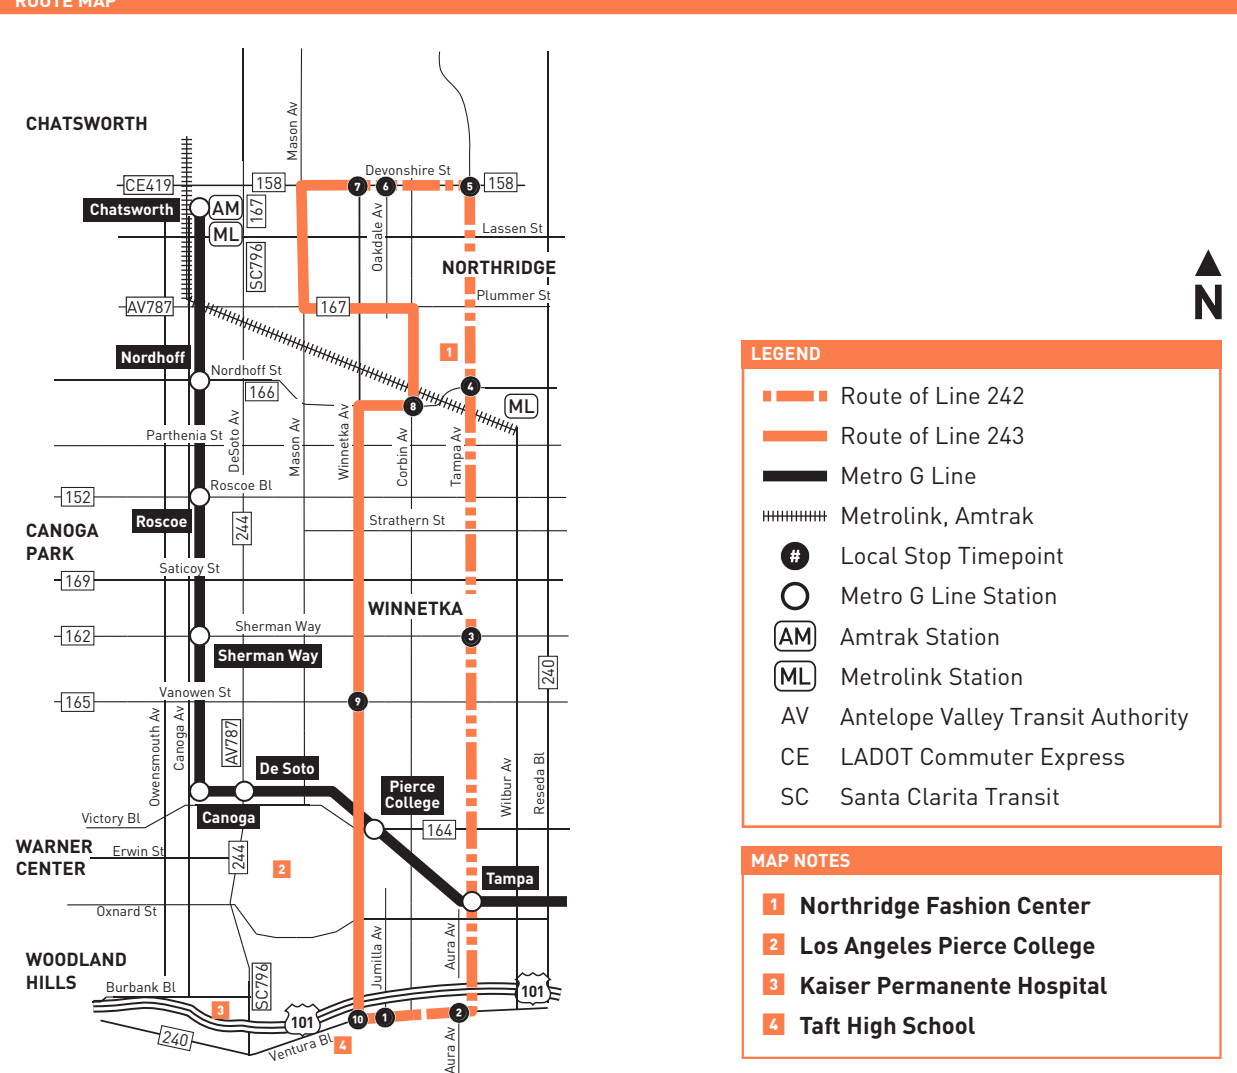

Saturday, Sunday & Holidays

243

Southbound on Winnetka *el sur en Winnetka* (Approximate Times / Tiempos Aproximados)

CHATSWORTH	NORTHRIDGE	WINNETKA	WOODLAND HILLS	
7	8	9	10	1
Devonshire & Winnetka	Nordhoff & Corbin	Winnetka & Vanowen	Ventura & Winnetka	Ventura & Jumilla
5:49A	5:58A	6:08A	6:14A	6:15A
6:29	6:38	6:48	6:54	6:55
7:09	7:19	7:29	7:35	7:36
7:51	8:01	8:12	8:18	8:19
8:31	8:41	8:52	8:58	8:59
9:11	9:22	9:33	9:39	9:40
9:51	10:02	10:13	10:19	10:20
10:31	10:42	10:53	10:59	11:00
11:11	11:22	11:33	11:39	11:40
11:51	12:02P	12:13P	12:19P	12:20P
12:33P	12:44	12:55	1:01	1:02
1:13	1:24	1:35	1:41	1:42
1:54	2:05	2:16	2:22	2:23
2:34	2:44	2:55	3:01	3:02
3:14	3:24	3:35	3:41	3:42
3:54	4:04	4:15	4:21	4:22
4:33	4:43	4:54	5:00	5:01
5:13	5:23	5:34	5:40	5:41
5:53	6:03	6:14	6:20	6:21
6:33	6:42	6:53	6:59	7:00
7:11	7:20	7:30	7:35	7:36

ROUTE MAP

Need information?

Transit Information: 323.466.3876
Customer Relations: 213.922.6235
In an Emergency: 1.888.950.7233 or 911

And for all you need to know, visit metro.net.

Connect to Metro Security 24/7.

Call: 888.950.7233
Text: 213.788.2777
App: LA Metro Transit Watch
Call 911 for emergencies.