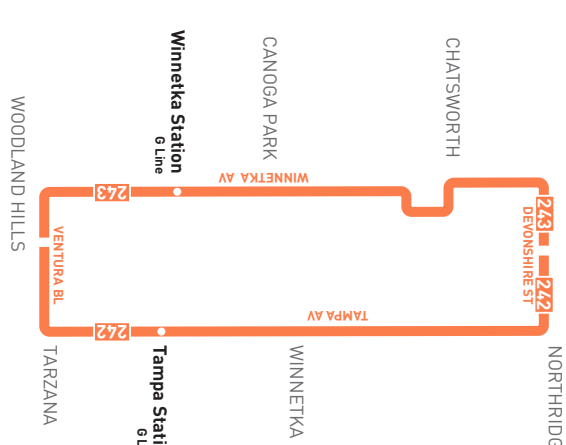

Tap with pride.

Don't forget to tap the validator with valid fare on your card before boarding. To learn more about fares and ways to save, visit metro.net/fares.