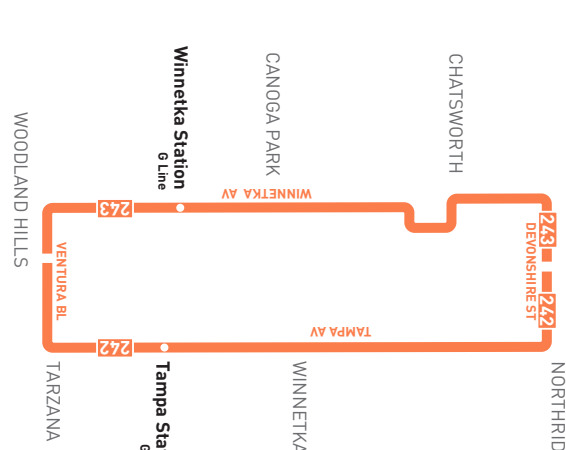

Lose something?

Learn more about Metro's Lost & Found service. Visit metro.net/lostandfound or call 323.937.8920.