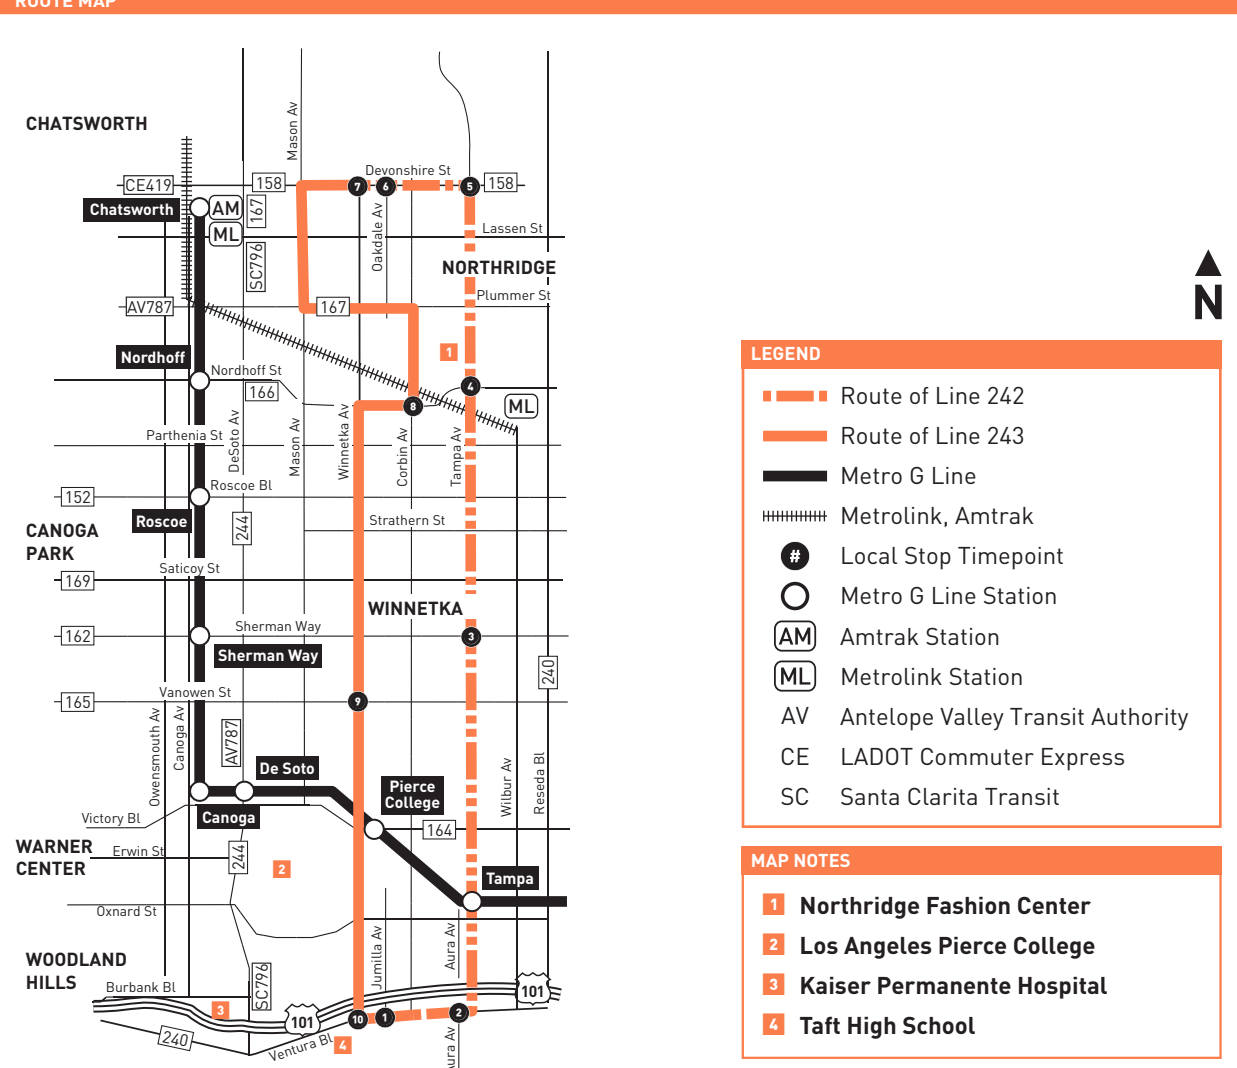

Saturday, Sunday & Holidays

243

Southbound on Winnetka *el sur en Winnetka* (Approximate Times / Tiempos Aproximados)

CHATSWORTH	NORTHRIDGE	WINNETKA	WOODLAND HILLS
7	8	9	10
Devonshire & Winnetka	Nordhoff & Corbin	Winnetka & Vanowen	Ventura & Winnetka
Ventura & Jumilla			
5:49A	5:58A	6:08A	6:14A
6:29	6:38	6:48	6:54
7:09	7:19	7:29	7:35
7:51	8:01	8:12	8:18
8:31	8:41	8:52	8:58
9:11	9:22	9:33	9:39
9:51	10:02	10:13	10:19
10:31	10:42	10:53	10:59
11:11	11:22	11:33	11:39
11:51	12:02P	12:13P	12:19P
12:33P	12:44	12:55	1:01
1:13	1:24	1:35	1:41
1:54	2:05	2:16	2:22
2:34	2:44	2:55	3:01
3:14	3:24	3:35	3:41
3:54	4:04	4:15	4:21
4:33	4:43	4:54	5:00
5:13	5:23	5:34	5:40
5:53	6:03	6:14	6:20
6:33	6:42	6:53	6:59
7:11	7:20	7:30	7:35

ROUTE MAP

Need information?

Transit Information: 323.466.3876
Customer Relations: 213.922.6235
In an Emergency: 1.888.950.7233 or 911

And for all you need to know, visit metro.net.

Connect to Metro Security 24/7.

Call: 888.950.7233
Text: 213.788.2777
App: LA Metro Transit Watch
Call 911 for emergencies.