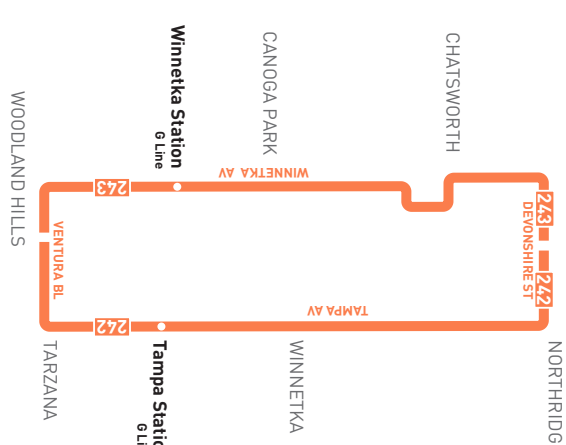

Lose something?

Learn more about Metro's Lost & Found service. Visit metro.net/lostandfound or call 323.937.8920.