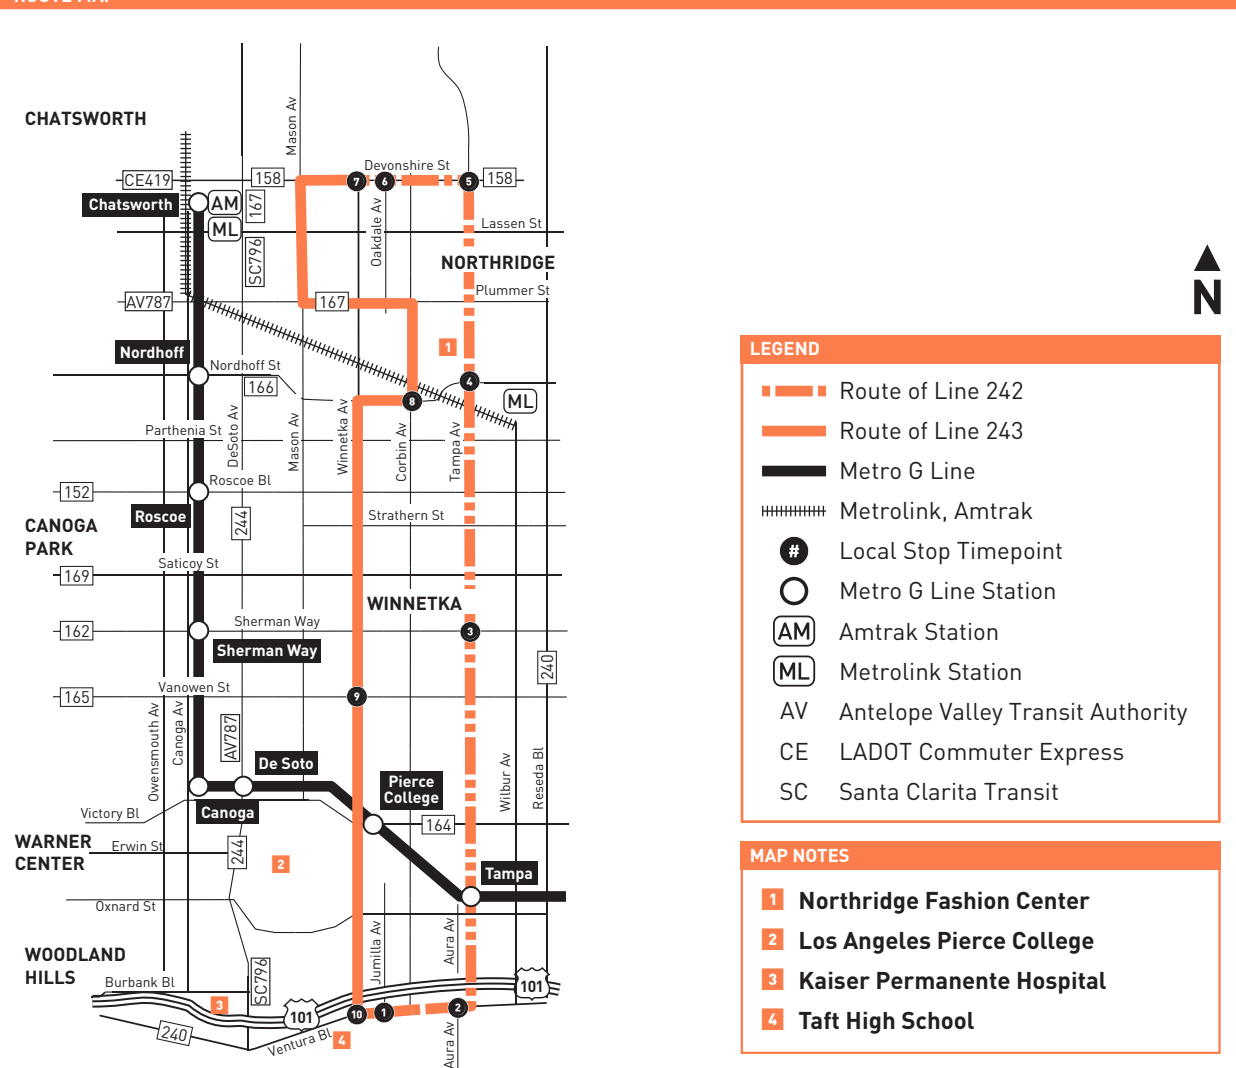

Saturday, Sunday & Holidays

243

Northbound on Winnetka *el norte en Winnetka* (Approximate Times / Tiempos Aproximados)

WOODLAND HILLS	WINNETKA	NORTHRIDGE	CHATSWORTH
2	10	9	8
Ventura & Aura	Ventura & Winnetka	Winnetka & Vanowen	Nordhoff & Corbin
5:57A	6:00A	6:04A	6:13A
6:37	6:40	6:44	6:53
7:17	7:20	7:25	7:35
7:57	8:00	8:05	8:15
8:37	8:40	8:45	8:55
9:16	9:19	9:25	9:35
9:56	9:59	10:05	10:15
10:36	10:39	10:45	10:55
11:16	11:19	11:25	11:36
11:56	11:59	12:05P	12:16P
12:36P	12:39P	12:45	12:56
1:16	1:19	1:25	1:36
1:56	1:59	2:05	2:16
2:36	2:39	2:45	2:56
3:16	3:19	3:25	3:36
3:55	3:58	4:03	4:14
4:36	4:39	4:44	4:54
5:16	5:19	5:24	5:34
5:56	5:59	6:04	6:14
6:36	6:39	6:44	6:54
7:16	7:19	7:24	7:34

Saturday, Sunday & Holidays

243

Southbound on Winnetka *el sur en Winnetka* (Approximate Times / Tiempos Aproximados)

CHATSWORTH	NORTHRIDGE	WINNETKA	WOODLAND HILLS
7	8	9	10
Devonshire & Winnetka	Nordhoff & Corbin	Winnetka & Vanowen	Ventura & Winnetka
5:49A	5:58A	6:08A	6:14A
6:29	6:38	6:48	6:54
7:09	7:19	7:29	7:35
7:51	8:01	8:12	8:18
8:31	8:41	8:52	8:58
9:11	9:22	9:33	9:39
9:51	10:02	10:13	10:19
10:31	10:42	10:53	10:59
11:11	11:22	11:33	11:39
11:51	12:02P	12:13P	12:19P
12:33P	12:44	12:55	1:01
1:13	1:24	1:35	1:41
1:54	2:05	2:16	2:22
2:34	2:44	2:55	3:01
3:14	3:24	3:35	3:41
3:54	4:04	4:15	4:21
4:33	4:43	4:54	5:00
5:13	5:23	5:34	5:40
5:53	6:03	6:14	6:20
6:33	6:42	6:53	6:59
7:11	7:20	7:30	7:35

ROUTE MAP

Need information?

Transit Information: 323.466.3876
Customer Relations: 213.922.6235
In an Emergency: 1.888.950.7233 or 911

And for all you need to know, visit metro.net.