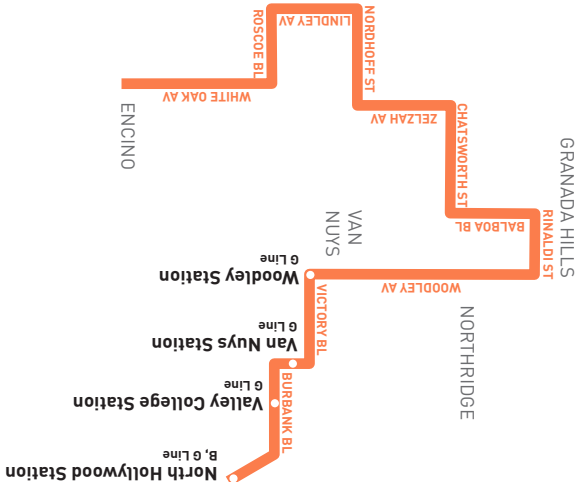

Saturday, Sunday and Holidays

237

Westbound Al Oeste (Approximate Times / Tiempos Aproximados)

NORTH HOLLYWOOD	VAN NUYS		GRANADA HILLS		NORTHRIDGE	ENCINO
7	6	5	4	3	2	1
North Hollywood Station	Van Nuys G Line Station	Woodley & Roscoe	Rinaldi & Woodley	Zelzah & Devonshire	Roscoe & White Oak	Zelzah & Ventura
5:11A 6:08 7:07 8:07 9:07 10:05 11:05 12:04P 1:04 2:04 3:04 4:05 5:06 6:07 7:09 8:11 9:14 10:15	5:25A 6:24 7:24 8:24 9:24 10:23 11:23 12:22P 1:22 2:22 3:22 4:23 5:24 6:25 7:27 8:28 9:29 10:30	5:42A 6:42 7:42 8:42 9:42 10:42 11:42 12:42P 1:42 2:42 3:42 4:43 5:44 6:45 7:46 8:47 9:47 10:47	5:55A 6:55 7:55 8:55 9:55 10:55 11:55 12:56P 1:56 2:56 3:56 4:57 5:57 6:58 7:59 9:00 10:00 11:00	6:07A 7:07 8:07 9:07 10:07 11:07 12:07P 1:07 2:08 3:08 4:08 5:09 6:09 7:10 8:11 9:12 10:12 11:12	6:18A 7:19 8:19 9:21 10:22 11:22 12:23P 1:24 2:24 3:24 4:24 5:22 6:22 7:22 8:23 9:23 10:23 11:23	6:31A 7:36 8:36 9:38 10:41 11:41 12:43P 1:44 2:44 3:44 4:44 5:41 6:41 7:40 8:40 9:37 10:37 11:37

Metro

- metro.net
  323 GO METRO
- [Wheelchair Hotline](tel:800.621.7828)
  800.621.7828
- [Travel Info](tel:511)
  511
- [California Relay Service](tel:711)
  711

Effective Dec 15 2024

237

Metro Local
Eastbound to North Hollywood
Westbound to Encino
via White Oak Av, Rinaldi St, Woodley Av