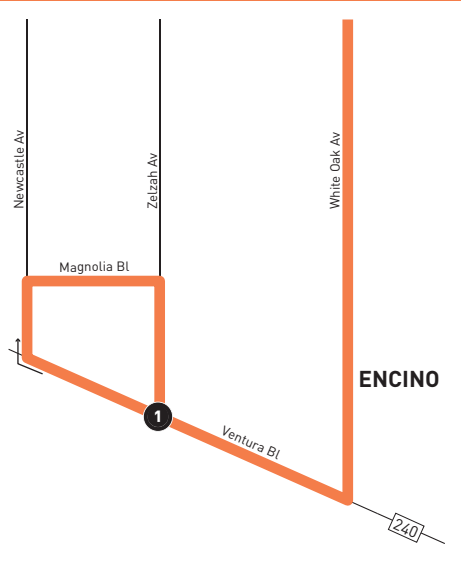

Horarios de sábado, domingo, y días feriados en vigor para New Year's Day, Memorial Day, Independence Day, Labor Day, Thanksgiving Day y Christmas Day.

ROUTE MAP

INSET MAP 2

INSET MAP 1

MAP NOTES

- 1 California State University, Northridge**
- 2 Kennedy High School**
- 3 Sepulveda V.A. Ambulatory Care Center**
- 4 Van Nuys Airport**
- 5 Van Nuys Fly Away Terminal (Bus Service to LAX)**
- 6 Van Nuys Metrolink Station**
Ventura County Line/Amtrak
- 7 Sepulveda Dam Recreation Area**
- 8 Van Nuys Civic Center**
- 9 Van Nuys G Line (Orange) Station**
Metro 154, 233, 237, 761; LDVAN
- 10 Valley College Station**
Metro 167, 237; CE549, LDVAN
- 11 Laurel Canyon Station**
Metro Lines 230, 237
- 12 North Hollywood B, G Lines (Red, Orange) Stations**
Metro 90, 94, 152, 154, 155, 162, 224, 237, 501, Metro B Line (Red), Metro G Line (Orange); BB Media District, BB Noho/Airport; CE549; SC757