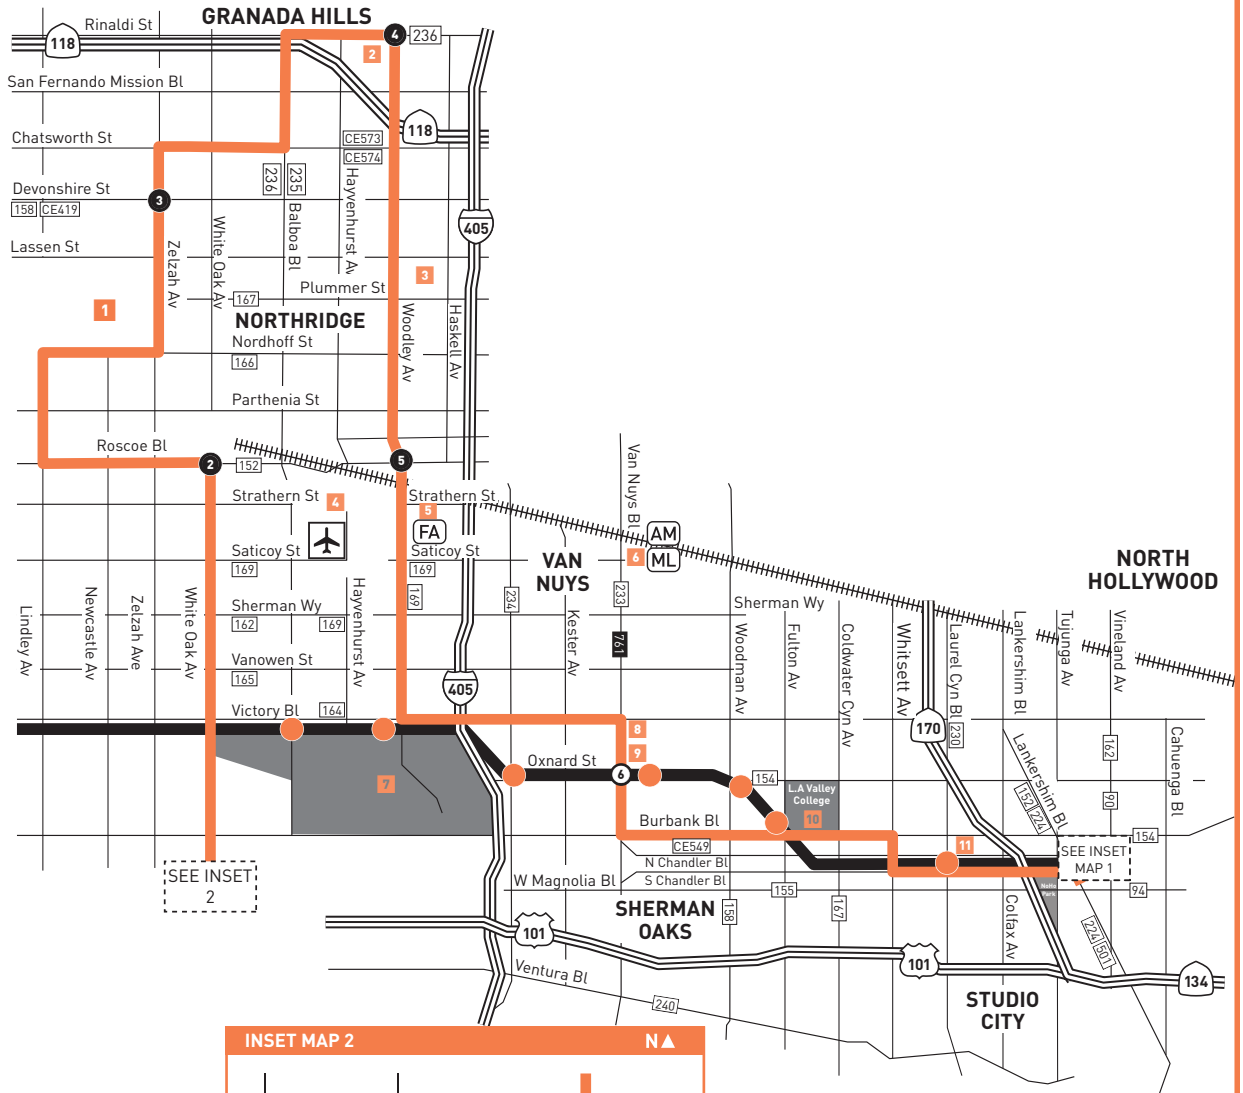

Horarios de sábado, domingo, y días feriados en vigor para New Year's Day, Memorial Day, Independence Day, Labor Day, Thanksgiving Day y Christmas Day.

ROUTE MAP

INSET MAP 2

INSET MAP 1

MAP NOTES

- 1 California State University, Northridge**
- 2 Kennedy High School**
- 3 Sepulveda V.A. Ambulatory Care Center**
- 4 Van Nuys Airport**
- 5 Van Nuys Fly Away Terminal (Bus Service to LAX)**
- 6 Van Nuys Metrolink Station**
Ventura County Line/Amtrak
- 7 Sepulveda Dam Recreation Area**
- 8 Van Nuys Civic Center**
- 9 Van Nuys G Line (Orange) Station**
Metro 154, 233, 237, 761; LDVAN
- 10 Valley College Station**
Metro 167, 237; CE549, LDVAN
- 11 Laurel Canyon Station**
Metro Lines 230, 237
- 12 North Hollywood B, G Lines (Red, Orange) Stations**
Metro 90, 94, 152, 154, 155, 162, 224, 237, 501, Metro B Line (Red), Metro G Line (Orange); BB Media District, BB Noho/Airport; CE549; SC757

LEGEND

- Route of Line 237
- Route of G Line (Orange)
- Metro B Line (Red)
- Metrolink, Amtrak
- Metro Rail Station
- Metro G Line (Orange) Station
- Local Stop Timepoint
- Amtrak Station
- Metrolink Station
- LAX Flyaway
- Transit Center
- BB** Burbank Bus
- CE** LADOT Commuter Express
- LD** LADOT Dash
- LADVAN** LADOT Dash Van Nuys
- SC** Santa Clarita Transit