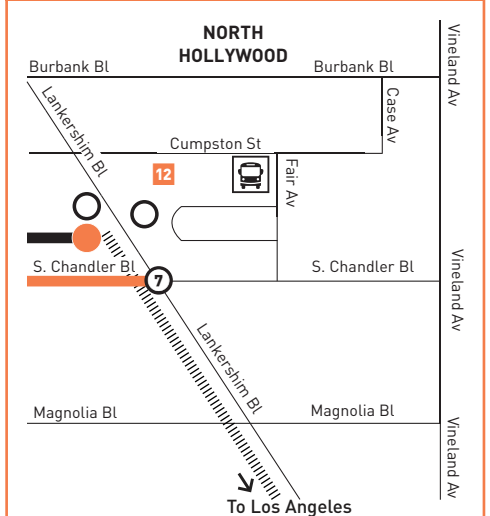

Horarios de sábado, domingo, y días feriados en vigor para New Year's Day, Memorial Day, Independence Day, Labor Day, Thanksgiving Day y Christmas Day.

ROUTE MAP

INSET MAP 2

INSET MAP 1

MAP NOTES

- 1 California State University, Northridge**
- 2 Kennedy High School**
- 3 Sepulveda V.A. Ambulatory Care Center**
- 4 Van Nuys Airport**
- 5 Van Nuys Fly Away Terminal (Bus Service to LAX)**
- 6 Van Nuys Metrolink Station**
Ventura County Line/Amtrak
- 7 Sepulveda Dam Recreation Area**
- 8 Van Nuys Civic Center**
- 9 Van Nuys G Line (Orange) Station**
Metro 154, 233, 237, 761; LDVAN
- 10 Valley College Station**
Metro 167, 237; CE549, LDVAN
- 11 Laurel Canyon Station**
Metro Lines 230, 237
- 12 North Hollywood B, G Lines (Red, Orange) Stations**
Metro 90, 94, 152, 154, 155, 162, 224, 237, 501, Metro B Line (Red), Metro G Line (Orange); BB Media District, BB Noho/Airport; CE549; SC757