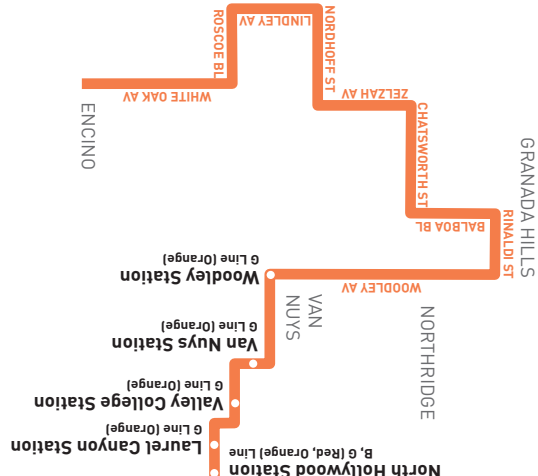

Saturday, Sunday and Holidays

237

Eastbound *Al Este* (Approximate Times / Tiempos Aproximados)

ENCINO	NORTHRIDGE	GRANADA HILLS	VAN NUYS		NORTH HOLLYWOOD	
1	2	3	4	5	6	7
Zelzah & Ventura	Roscoe & White Oak	Zelzah & Devonshire	Rinaldi & Woodley	Woodley & Roscoe	Van Nuys G Line (Orange) Station	North Hollywood Station
5:26A 6:26 7:25 8:25 9:21 10:17 11:16 12:13P 1:13 2:13 3:14 4:15 5:17 6:16 7:19 8:21 9:26 10:26	5:40A 6:40 7:39 8:39 9:37 10:34 11:34 12:32P 1:32 2:32 3:32 4:33 5:34 6:33 7:35 8:36 9:40 10:40	5:51A 6:51 7:51 8:51 9:50 10:49 11:49 12:48P 1:48 2:48 3:48 4:49 5:49 6:48 7:49 8:49 9:51 10:51	6:00A 7:00 8:00 9:00 10:00 11:00 11:59 1:00P 2:00 3:00 4:00 5:01 6:01 7:00 8:00 9:00 10:00 11:00	6:12A 7:12 8:12 9:13 10:13 11:15 12:15P 1:15 2:15 3:15 4:15 5:15 6:15 7:14 8:13 9:12 10:12 11:12	6:28A 7:30 8:30 9:32 10:33 11:36 12:36P 1:36 2:36 3:36 4:36 5:35 6:35 7:33 8:30 9:28 10:28 11:28	6:46A 7:49 8:49 9:52 10:54 11:58 12:58P 1:58 2:58 3:58 4:58 5:57 6:57 7:53 8:49 9:46 10:46 11:46

Saturday, Sunday and Holidays

237

Westbound *Al Oeste* (Approximate Times / Tiempos Aproximados)

NORTH HOLLYWOOD	VAN NUYS	GRANADA HILLS	NORTHRIDGE		ENCINO	
7	6	5	4	3	2	1
North Hollywood Station	Van Nuys G Line (Orange) Station	Woodley & Roscoe	Rinaldi & Woodley	Zelzah & Devonshire	Roscoe & White Oak	Zelzah & Ventura
5:24A 6:24 7:23 8:22 9:22 10:20 11:19 12:18P 1:17 2:16 3:17 4:19 5:19 6:19 7:20 8:22 9:23 10:23	5:40A 6:40 7:40 8:39 9:39 10:38 11:37 12:36P 1:35 2:34 3:35 4:37 5:37 6:37 7:38 8:39 9:39 10:39	5:58A 6:58 7:58 8:57 9:57 10:57 11:56 12:56P 1:55 2:54 3:55 4:57 5:57 6:57 7:57 8:58 9:58 10:58	6:10A 7:10 8:10 9:10 10:10 11:10 12:10P 1:10 2:09 3:08 4:09 5:10 6:10 7:10 8:10 9:10 10:10 11:10	6:21A 7:21 8:21 9:22 10:22 11:22 12:22P 1:22 2:21 3:20 4:21 5:22 6:22 7:22 8:21 9:21 10:21 11:21	6:32A 7:33 8:33 9:36 10:37 11:37 12:38P 1:38 2:37 3:36 4:37 5:35 6:35 7:34 8:33 9:32 10:32 11:32	6:47A 7:50 8:50 9:53 10:56 11:56 12:58P 1:58 2:57 3:56 4:57 5:54 6:54 7:51 8:49 9:48 10:48 11:47