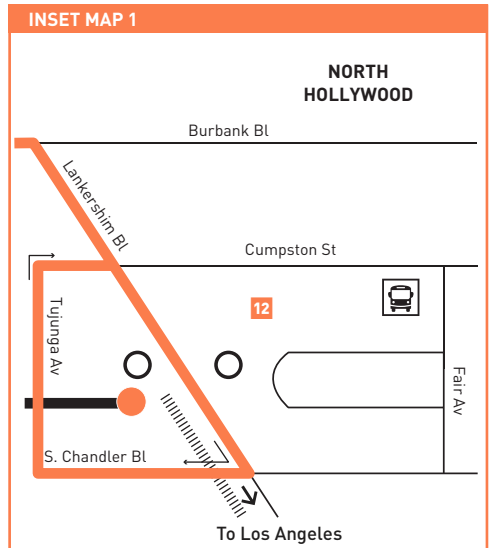

ROUTE MAP

MAP NOTES

- 1 California State University, Northridge**
- 2 Kennedy High School**
- 3 Sepulveda V.A. Ambulatory Care Center**
- 4 Van Nuys Airport**
- 5 Van Nuys Fly Away Terminal (Bus Service to LAX)**
- 6 Van Nuys Metrolink Station**
Ventura County Line/Amtrak
- 7 Sepulveda Dam Recreation Area**
- 8 Van Nuys Civic Center**
- 9 Van Nuys G Line Station**
Metro 154, 233, 237, 761; LDVAN
- 10 Valley College Station**
Metro 167, 237; CE549, LDVAN
- 11 Laurel Canyon Station**
Metro Lines 230
- 12 North Hollywood B, G Lines Stations**
Metro 90, 94, 152, 154, 155, 162, 224, 237, 501, Metro B Line, Metro G Line; BB Media District, BB Noho/Airport; CE549; SC757; LADOT North Hollywood DASH