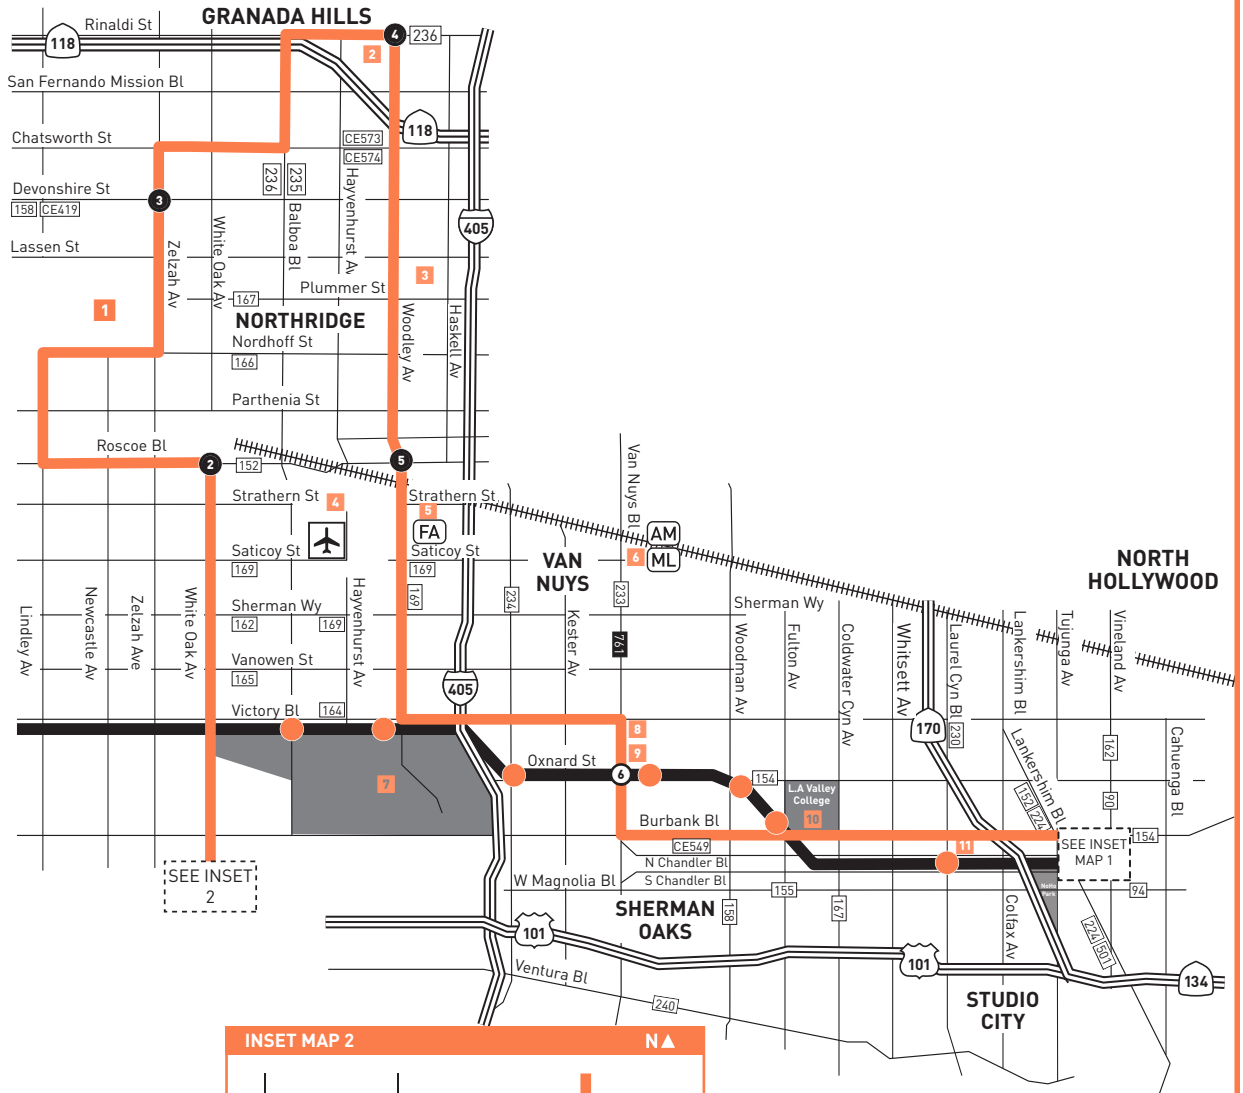

Special Notes

A Operates school days only, call Metro for more information.

Avisos especiales

A Solo funciona durante los días escolares, llame a Metro para obtener más información.

Saturday, Sunday and Holiday Schedules

Saturday, Sunday and Holiday Schedule in effect on New Year's Day, Memorial Day, Independence Day, Labor Day, Thanksgiving Day and Christmas Day.

Horarios de sábado, domingo y días feriados

Horarios de sábado, domingo, y días feriados en vigor para New Year's Day, Memorial Day, Independence Day, Labor Day, Thanksgiving Day y Christmas Day.

ROUTE MAP

MAP NOTES

- **1 California State University, Northridge**
- **2 Kennedy High School**
- **3 Sepulveda V.A. Ambulatory Care Center**
- **4 Van Nuys Airport**
- **5 Van Nuys Fly Away Terminal (Bus Service to LAX)**
- **6 Van Nuys Metrolink Station**
  Ventura County Line/Amtrak
- **7 Sepulveda Dam Recreation Area**
- **8 Van Nuys Civic Center**
- **9 Van Nuys G Line Station**
  Metro 154, 233, 237, 761; LDVAN
- **10 Valley College Station**
  Metro 167, 237; CE549, LDVAN
- **11 Laurel Canyon Station**
  Metro Lines 230
- **12 North Hollywood B, G Lines Stations**
  Metro 90, 94, 152, 154, 155, 162, 224, 237, 501, Metro B Line, Metro G Line; BB Media District, BB Noho/Airport; CE549; SC757; LADOT North Hollywood DASH

LEGEND

- Route of Line 237
- Route of G Line
- Metro B Line
- Metrolink, Amtrak
- Metro Rail Station
- Metro G Line Station
- Local Stop Timepoint
- Amtrak Station
- Metrolink Station
- LAX Flyaway
- Transit Center
- BB Burbank Bus
- CE LADOT Commuter Express
- LD LADOT Dash
- LADVAN LADOT Dash Van Nuys
- SC Santa Clarita Transit

Lose something?

Learn more about Metro's Lost & Found service. Visit metro.net/lostandfound or call 323.937.8920.