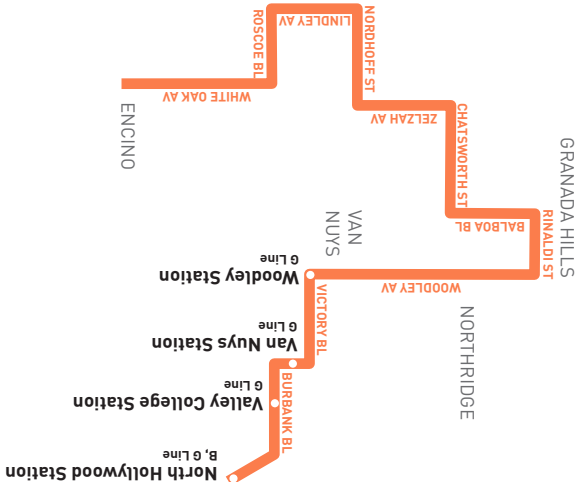

Saturday, Sunday and Holidays

237

Westbound *Al Oeste* (Approximate Times / *Tiempos Aproximados*)

NORTH HOLLYWOOD	VAN NUYS		GRANADA HILLS		NORTHRIDGE	ENCINO
7	6	5	4	3	2	1
North Hollywood Station	Van Nuys G Line Station	Woodley & Roscoe	Rinaldi & Woodley	Zelzah & Devonshire	Roscoe & White Oak	Zelzah & Ventura
5:24A 6:24 7:23 8:22 9:22 10:20 11:19 12:18P 1:17 2:16 3:17 4:19 5:19 6:19 7:20 8:22 9:08 10:08	5:40A 6:40 7:40 8:39 9:39 10:38 11:37 12:36P 1:35 2:34 3:35 4:37 5:37 6:37 7:38 8:39 9:24 10:24	5:58A 6:58 7:58 8:57 9:57 10:57 11:56 12:56P 1:55 2:54 3:55 4:57 5:57 6:57 7:57 8:58 9:43 10:43	6:10A 7:10 8:10 9:10 10:10 11:10 12:10P 1:10 2:09 3:08 4:09 5:10 6:10 7:10 8:10 9:10 9:55 10:55	6:21A 7:21 8:21 9:22 10:22 11:22 12:22P 1:22 2:21 3:20 4:21 5:22 6:22 7:22 8:21 9:21 10:06 11:06	6:32A 7:33 8:33 9:36 10:37 11:37 12:38P 1:38 2:37 3:36 4:37 5:35 6:35 7:34 8:33 9:32 10:17 11:17	6:47A 7:50 8:50 9:53 10:56 11:56 12:58P 1:58 2:57 3:56 4:57 5:54 6:54 7:51 8:49 9:48 10:33 11:32

Metro

metro.net
323 GO METRO
Wheelchair Hotline
800.621.7828
Travel Info
511
California Relay Service
711

Effective Jun 25 2023
237
Metro Local
Eastbound to North Hollywood
Westbound to Encino
via White Oak Av, Rinaldi St, Woodley Av