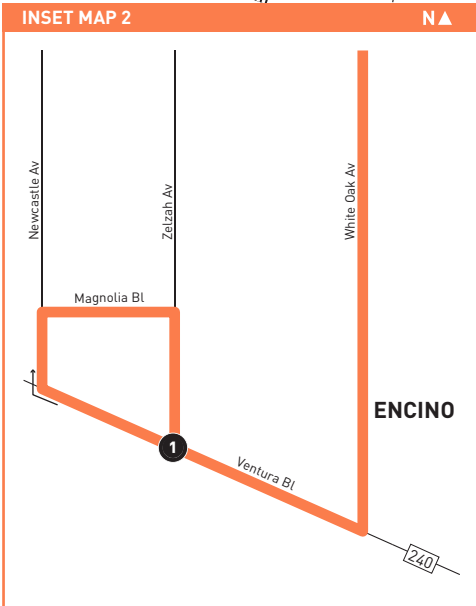

ROUTE MAP

MAP NOTES

- 1 California State University, Northridge**
- 2 Kennedy High School**
- 3 Sepulveda V.A. Ambulatory Care Center**
- 4 Van Nuys Airport**
- 5 Van Nuys Fly Away Terminal (Bus Service to LAX)**
- 6 Van Nuys Metrolink Station**
Ventura County Line/Amtrak
- 7 Sepulveda Dam Recreation Area**
- 8 Van Nuys Civic Center**
- 9 Van Nuys G Line Station**
Metro 154, 233, 237, 761; LDVAN
- 10 Valley College Station**
Metro 167, 237; CE549, LDVAN
- 11 Laurel Canyon Station**
Metro Lines 230
- 12 North Hollywood B, G Lines Stations**
Metro 90, 94, 152, 154, 155, 162, 224, 237, 501, Metro B Line, Metro G Line; BB Media District, BB Noho/Airport; CE549; SC757; LADOT North Hollywood DASH