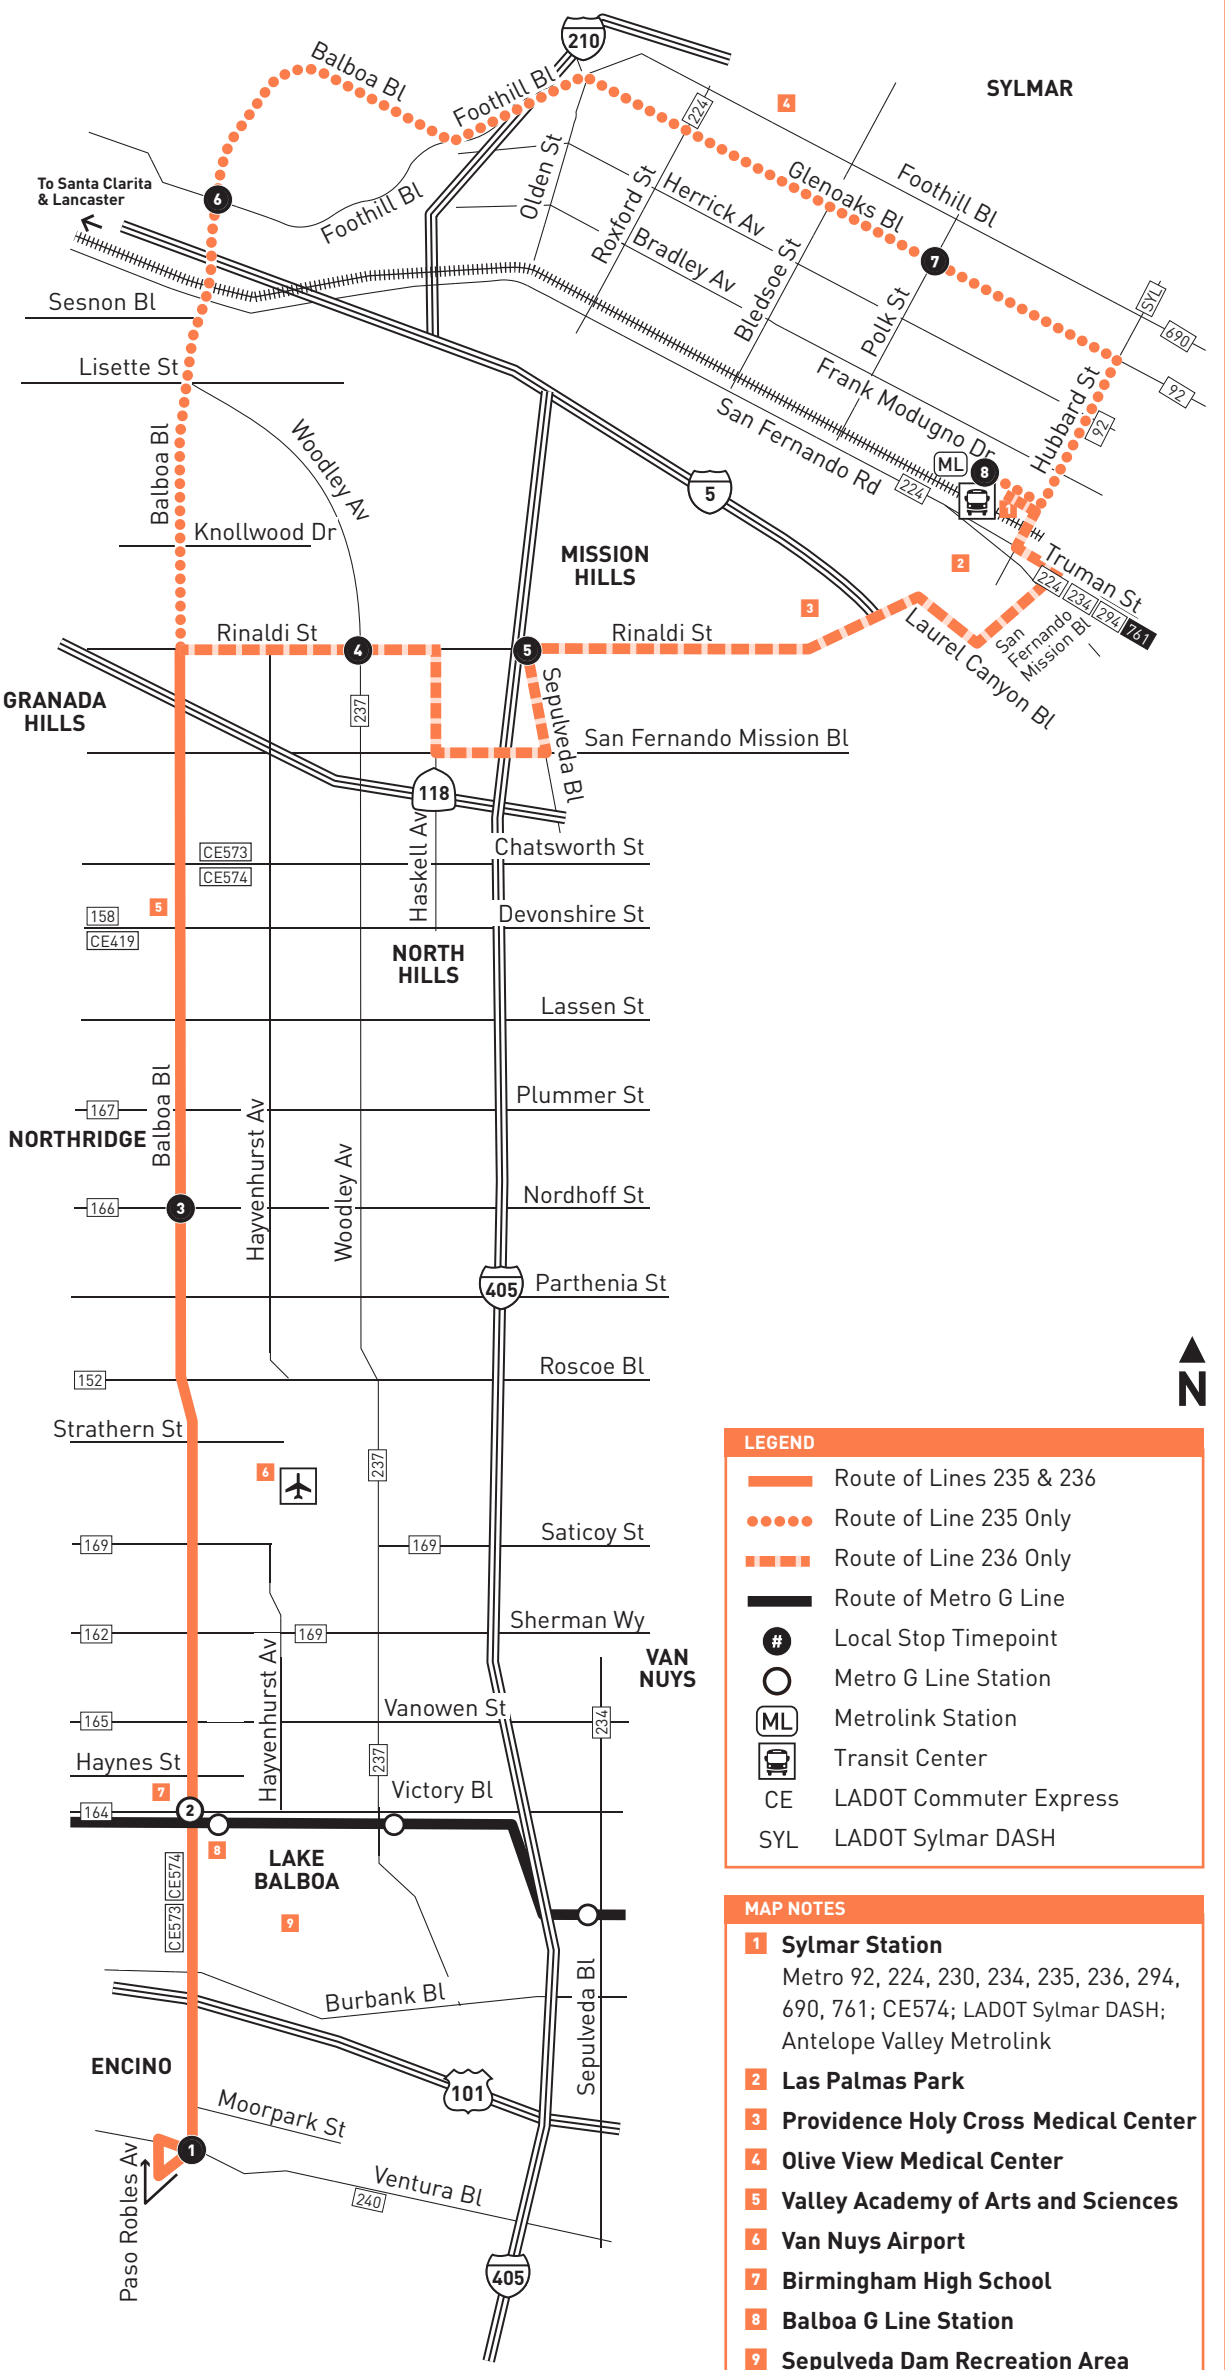

## Special Notes

- Line 235 does not operate on Saturday, Sunday and Holidays.
- ☒ Trip begins at Balboa & Haynes at 3:37p and operates on school days only.

## Northbound Al Norte (Approximate Times / Tiempos Aproximados)

ENCINO	LAKE BALBOA	NORTHRIDGE	GRANADA HILLS	MISSION HILLS	SYLMAR
1	2	3	4	5	8
Balboa & Ventura	Balboa & Victory	Balboa & Nordhoff	Rinaldi & Woodley	Rinaldi & Sepulveda	Sylmar Station
6:00A	6:05A	6:16A	6:30A	6:37A	6:48A
6:57	7:03	7:14	7:28	7:35	7:46
7:54	8:01	8:14	8:29	8:36	8:47
8:54	9:01	9:14	9:29	9:36	9:48
9:53	10:00	10:13	10:28	10:35	10:47
10:52	10:59	11:12	11:27	11:34	11:46
11:49	11:56	12:10P	12:25P	12:32P	12:44P
12:47P	12:54P	1:09	1:24	1:31	1:43
1:46	1:53	2:08	2:23	2:30	2:43
2:47	2:54	3:08	3:23	3:30	3:43
3:47	3:54	4:07	4:22	4:29	4:42
4:46	4:53	5:06	5:21	5:28	5:41
5:45	5:52	6:05	6:20	6:27	6:40
6:44	6:51	7:04	7:19	7:26	7:38
7:46	7:52	8:03	8:17	8:24	8:36
8:46	8:51	9:02	9:16	9:23	9:35

### ROUTE MAP

**LEGEND**

- Route of Lines 235 & 236
- Route of Line 235 Only
- Route of Line 236 Only
- Route of Metro G Line
- # Local Stop Timepoint
- Metro G Line Station
- ML Metrolink Station
- Transit Center
- CE LADOT Commuter Express
- SYL LADOT Sylmar DASH