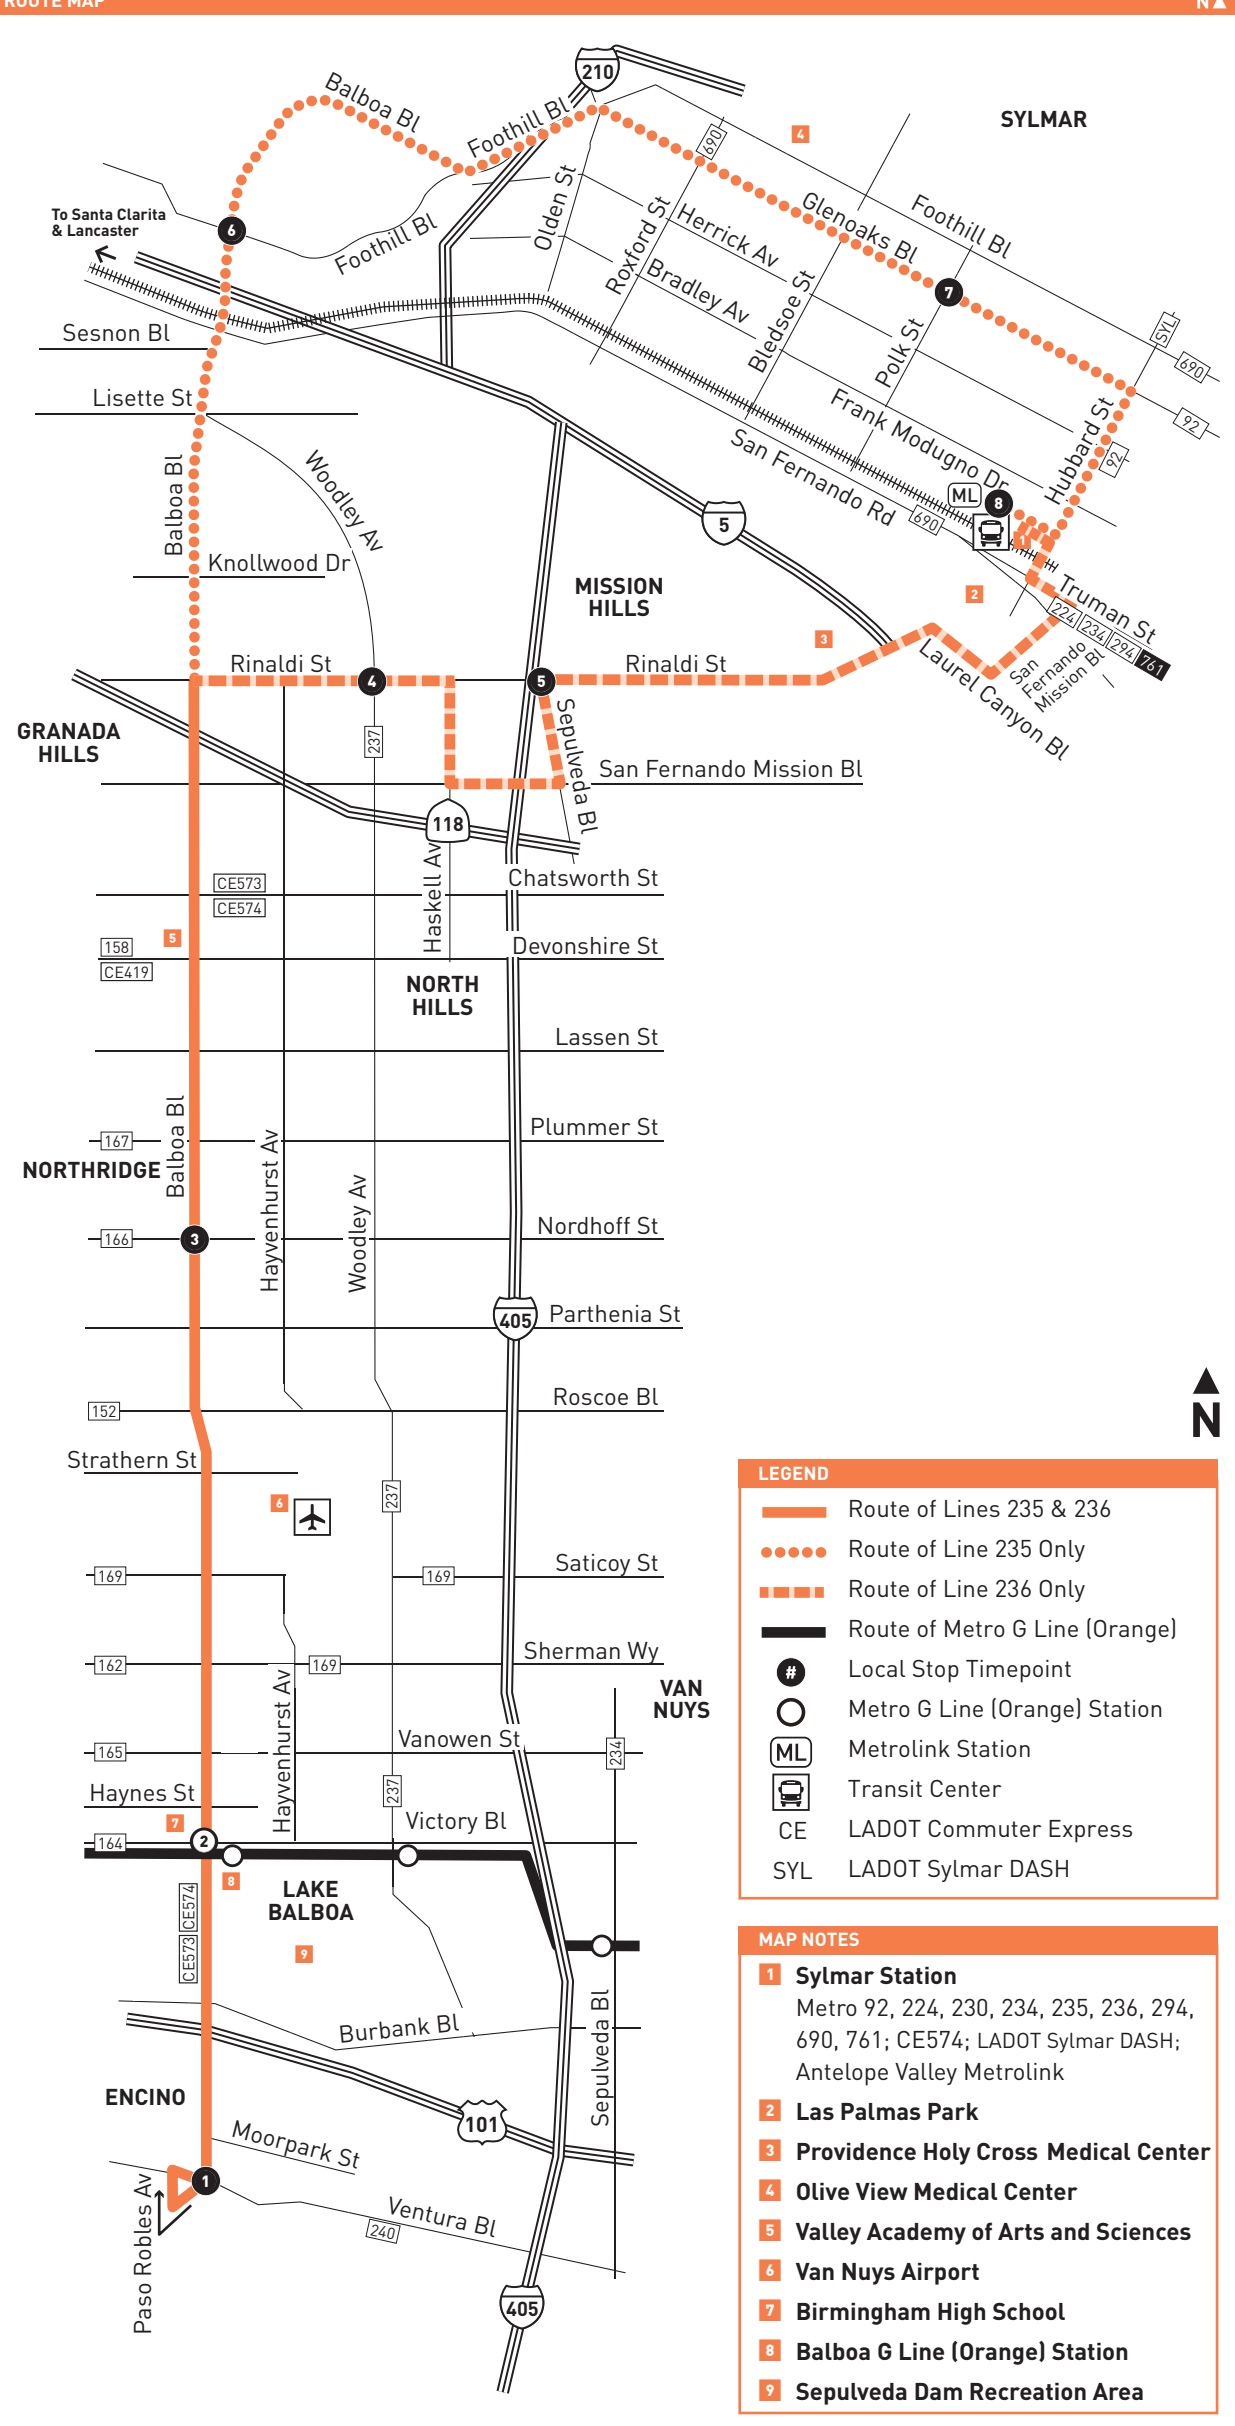

Saturday, Sunday and Holiday

236

Southbound Al Sur (Approximate Times / Tiempos Aproximados)

SYLMAR	MISSION HILLS	GRANADA HILLS	NORTHRIDGE	LAKE BALBOA	ENCINO
8	5	4	3	2	1
Sylmar Station	Rinaldi & Sepulveda	Rinaldi & Woodley	Balboa & Nordhoff	Balboa G Line (Orange) Station (Balboa & Victory)	Balboa & Ventura
5:30A	5:43A	5:49A	6:05A	6:18A	6:25A
6:26	6:40	6:46	7:02	7:18	7:26
7:23	7:37	7:43	8:00	8:16	8:24
8:23	8:37	8:43	9:00	9:15	9:23
9:23	9:37	9:43	10:00	10:15	10:23
10:22	10:36	10:42	10:59	11:14	11:22
11:21	11:35	11:41	11:58	12:13P	12:21P
12:19P	12:33P	12:39P	12:56P	1:11	1:19
1:18	1:32	1:38	1:55	2:10	2:18
2:16	2:30	2:36	2:54	3:09	3:17
3:15	3:29	3:35	3:53	4:08	4:16
4:14	4:28	4:34	4:52	5:06	5:14
5:15	5:29	5:35	5:52	6:06	6:13
6:15	6:29	6:35	6:52	7:05	7:12
7:16	7:30	7:36	7:52	8:04	8:11
8:17	8:30	8:36	8:52	9:04	9:11

ROUTE MAP

Need to know on the go?

Download *Transit* app for trip plans, service alerts, maps and more.