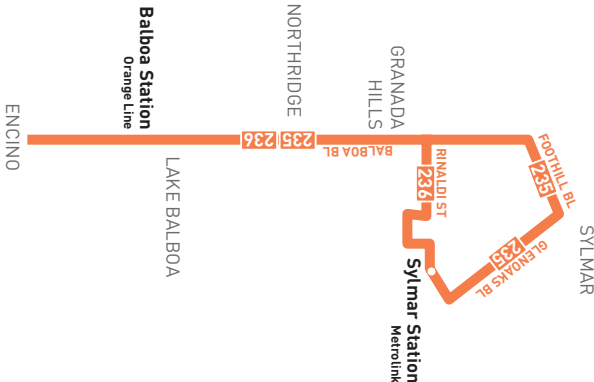

Monday through Friday

Effective Jun 26 2022

235/236

Northbound *Al Norte* (Approximate Times / Tiempos Aproximados)

Route	ENCINO	LAKE BALBOA	NORTHRIDGE	GRANADA HILLS	MISSION HILLS	SYLMAR		
	1	2	3	4	5	6	7	8
	Balboa & Ventura	Balboa G Line (Orange) Station	Balboa & Nordhoff	Rinaldi & Woodley	Rinaldi & Sepulveda	Balboa & Foothill	Glenoaks & Polk	Sylmar Station
236	4:55A	5:01A	5:12A	5:26A	5:34A	—	—	5:47A
235	5:24	5:30	5:41	—	—	5:59A	6:09A	6:14
236	5:54	6:00	6:11	6:25	6:33	—	—	6:46
235	6:22	6:28	6:41	—	—	6:59	7:09	7:15
236	6:50	6:56	7:10	7:25	7:33	—	—	7:46
235	7:18	7:25	7:40	—	—	8:01	8:11	8:17
236	7:48	7:55	8:10	8:25	8:33	—	—	8:46
235	8:18	8:25	8:40	—	—	9:00	9:10	9:16
236	8:48	8:55	9:10	9:25	9:33	—	—	9:46
235	9:18	9:25	9:40	—	—	10:00	10:10	10:16
236	9:48	9:55	10:10	10:25	10:33	—	—	10:46
235	10:18	10:25	10:40	—	—	11:00	11:10	11:16
236	10:48	10:55	11:10	11:25	11:33	—	—	11:46
235	11:18	11:25	11:40	—	—	11:59	12:10P	12:16P
236	11:48	11:55	12:10P	12:25P	12:33P	—	—	12:46
235	12:18P	12:25P	12:40	—	—	1:00P	1:10	1:16
236	12:48	12:55	1:10	1:25	1:33	—	—	1:46
235	1:18	1:25	1:40	—	—	2:00	2:10	2:16
236	1:48	1:55	2:10	2:25	2:33	—	—	2:46
235	2:18	2:25	2:40	—	—	3:01	3:11	3:17
236	2:47	2:54	3:09	3:26	3:34	—	—	3:48
235	3:17	3:24	3:40	—	—	4:04	4:14	4:20
236	—	—	3:52	4:09	4:17	—	—	4:32
236	3:49	3:56	4:11	4:28	4:36	—	—	4:51
235	4:21	4:28	4:43	—	—	5:09	5:18	5:24
236	4:51	4:58	5:13	5:30	5:38	—	—	5:53
235	5:21	5:28	5:43	—	—	6:08	6:17	6:23
236	5:53	6:00	6:15	6:30	6:38	—	—	6:51
235	6:24	6:31	6:45	—	—	7:06	7:15	7:21
236	6:56	7:03	7:16	7:29	7:37	—	—	7:50
235	7:27	7:33	7:46	—	—	8:04	8:12	8:17
236	7:58	8:04	8:16	8:29	8:37	—	—	8:49
236	8:53	8:59	9:11	9:24	9:32	—	—	9:44
236	9:53	9:59	10:11	10:24	10:32	—	—	10:44

Monday through Friday

235/236

Southbound *Al Sur* (Approximate Times / Tiempos Aproximados)