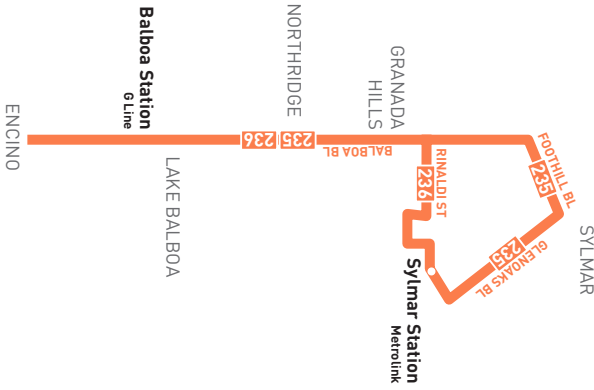

Monday through Friday

Effective Jun 25 2023

235/236

Northbound Al Norte (Approximate Times / Tiempos Aproximados)

Route	ENCINO	LAKE BALBOA	NORTHRIDGE	GRANADA HILLS	MISSION HILLS	SYLMAR		
	1	2	3	4	5	6	7	8
	Balboa & Ventura	Balboa G Line Station	Balboa & Nordhoff	Rinaldi & Woodley	Rinaldi & Sepulveda	Balboa & Foothill	Glenoaks & Polk	Sylmar Station
236	4:55A	5:01A	5:12A	5:26A	5:34A	—	—	5:47A
235	5:24	5:30	5:41	—	—	5:59A	6:09A	6:14
236	5:54	6:00	6:11	6:25	6:33	—	—	6:46
235	6:22	6:28	6:41	—	—	6:59	7:09	7:15
236	6:50	6:56	7:10	7:25	7:33	—	—	7:46
235	7:18	7:25	7:40	—	—	8:01	8:11	8:17
236	7:48	7:55	8:10	8:25	8:33	—	—	8:46
235	8:20	8:27	8:42	—	—	9:02	9:12	9:18
236	8:49	8:56	9:11	9:26	9:34	—	—	9:47
235	9:18	9:25	9:40	—	—	10:00	10:10	10:16
236	9:48	9:55	10:10	10:25	10:33	—	—	10:46
235	10:18	10:25	10:40	—	—	11:00	11:10	11:16
236	10:48	10:55	11:10	11:25	11:33	—	—	11:46
235	11:18	11:25	11:40	—	—	12:00P	12:10P	12:16P
236	11:48	11:55	12:10P	12:25P	12:33P	—	—	12:46
235	12:18P	12:25P	12:40	—	—	1:00	1:10	1:16
236	12:48	12:55	1:10	1:25	1:33	—	—	1:46
235	1:18	1:25	1:40	—	—	2:00	2:10	2:16
236	1:48	1:55	2:10	2:25	2:33	—	—	2:46
235	2:18	2:25	2:40	—	—	3:01	3:11	3:17
236	2:47	2:54	3:09	3:26	3:34	—	—	3:48
235	3:17	3:24	3:40	—	—	4:04	4:14	4:20
236	—	—	▲3:52	4:09	4:17	—	—	4:32
236	3:49	3:56	4:11	4:28	4:36	—	—	4:51
235	4:21	4:28	4:43	—	—	5:09	5:18	5:24
236	4:51	4:58	5:13	5:30	5:38	—	—	5:53
235	5:21	5:28	5:43	—	—	6:08	6:17	6:23
236	5:53	6:00	6:15	6:30	6:38	—	—	6:51
235	6:24	6:31	6:45	—	—	7:06	7:15	7:21
236	6:56	7:03	7:16	7:29	7:37	—	—	7:50
235	7:27	7:33	7:46	—	—	8:04	8:12	8:17
236	7:58	8:04	8:16	8:29	8:37	—	—	8:49
236	8:53	8:59	9:11	9:24	9:32	—	—	9:44
236	9:53	9:59	10:11	10:24	10:32	—	—	10:44

Monday through Friday

235/236

Southbound Al Sur (Approximate Times / Tiempos Aproximados)