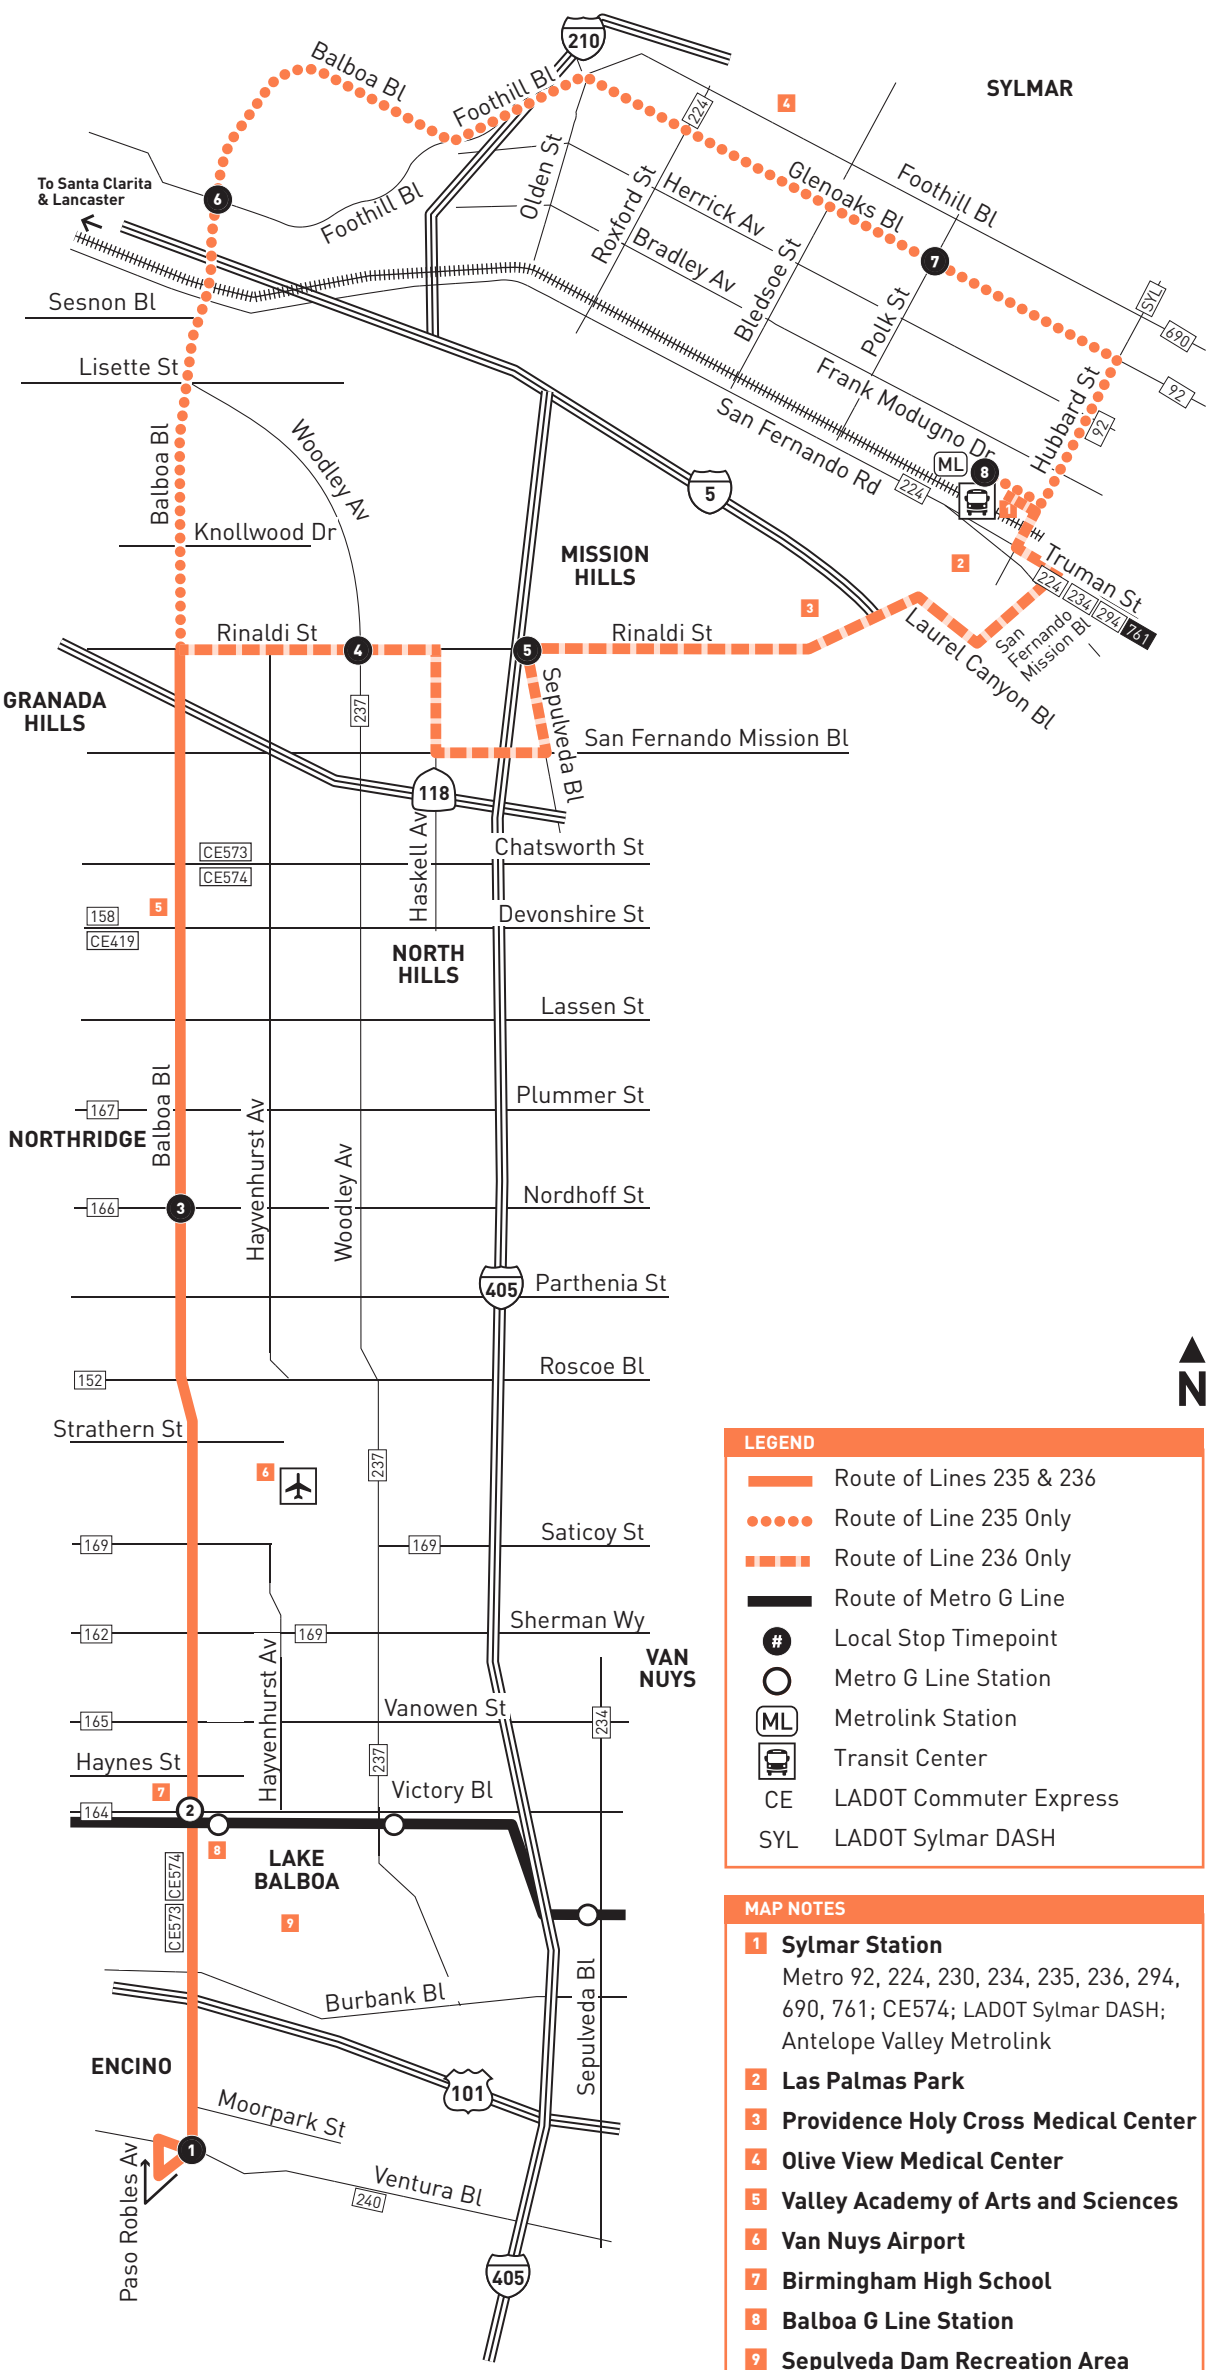

Saturday, Sunday and Holiday

236

Southbound Al Sur (Approximate Times / Tiempos Aproximados)

SYLMAR	MISSION HILLS	GRANADA HILLS	NORTHRIDGE	LAKE BALBOA	ENCINO
8	5	4	3	2	1
Sylmar Station	Rinaldi & Sepulveda	Rinaldi & Woodley	Balboa & Nordhoff	Balboa G Line Station (Balboa & Victory)	Balboa & Ventura
5:30A	5:43A	5:49A	6:05A	6:18A	6:25A
6:26	6:40	6:46	7:02	7:18	7:26
7:23	7:37	7:43	8:00	8:16	8:24
8:23	8:37	8:43	9:00	9:15	9:23
9:23	9:37	9:43	10:00	10:15	10:23
10:22	10:36	10:42	10:59	11:14	11:22
11:21	11:35	11:41	11:58	12:13P	12:21P
12:19P	12:33P	12:39P	12:56P	1:11	1:19
1:18	1:32	1:38	1:55	2:10	2:18
2:16	2:30	2:36	2:54	3:09	3:17
3:15	3:29	3:35	3:53	4:08	4:16
4:14	4:28	4:34	4:52	5:06	5:14
5:15	5:29	5:35	5:52	6:06	6:13
6:15	6:29	6:35	6:52	7:05	7:12
7:16	7:30	7:36	7:52	8:04	8:11
8:17	8:30	8:36	8:52	9:04	9:11

ROUTE MAP

Tap with pride.

Don't forget to tap the validator with valid fare on your card before boarding. To learn more about fares and ways to save, visit metro.net/fares.