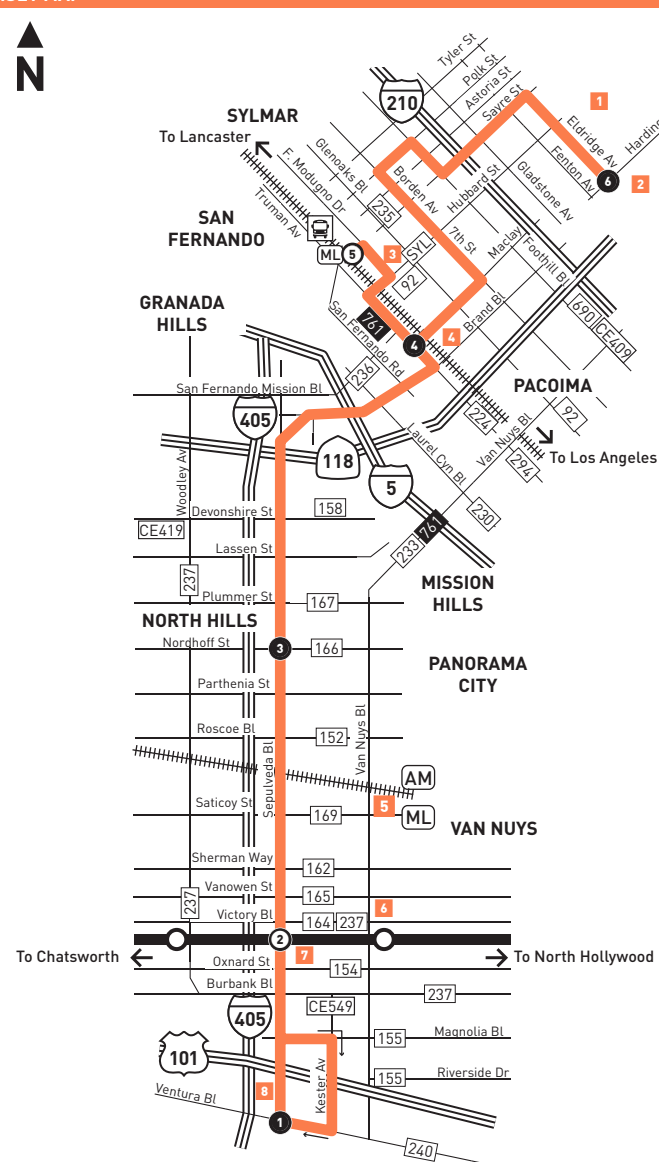

INSET MAP

LEGEND

- Line 234 Route
- Metro G Line
- MetroLink
- Local Stop Timepoint
- Metro G Line Station
- Metro G Line Station & Timepoint
- Amtrak Station
- MetroLink Station
- Transit Center
- LADOT Commuter Express
- LADOT Sylmar DASH

MAP NOTES

- 1 Los Angeles Mission College**
- 2 Los Angeles Mission College East Campus**
- 3 Sylmar Station**
Metro 92, 224, 230, 234, 235, 236, 294, 761; CE574; LADOT Sylmar DASH; MetroLink Antelope Valley Line
- 4 San Fernando Courthouse and City Hall**
- 5 Van Nuys MetroLink Station**
Metro 169, 233, 761; LD Panorama City/Van Nuys; MetroLink Ventura County Line; Amtrak
- 6 Van Nuys Civic Center**
- 7 Sepulveda G Line Station**
Metro 154, 234
- 8 Sherman Oaks Galleria**