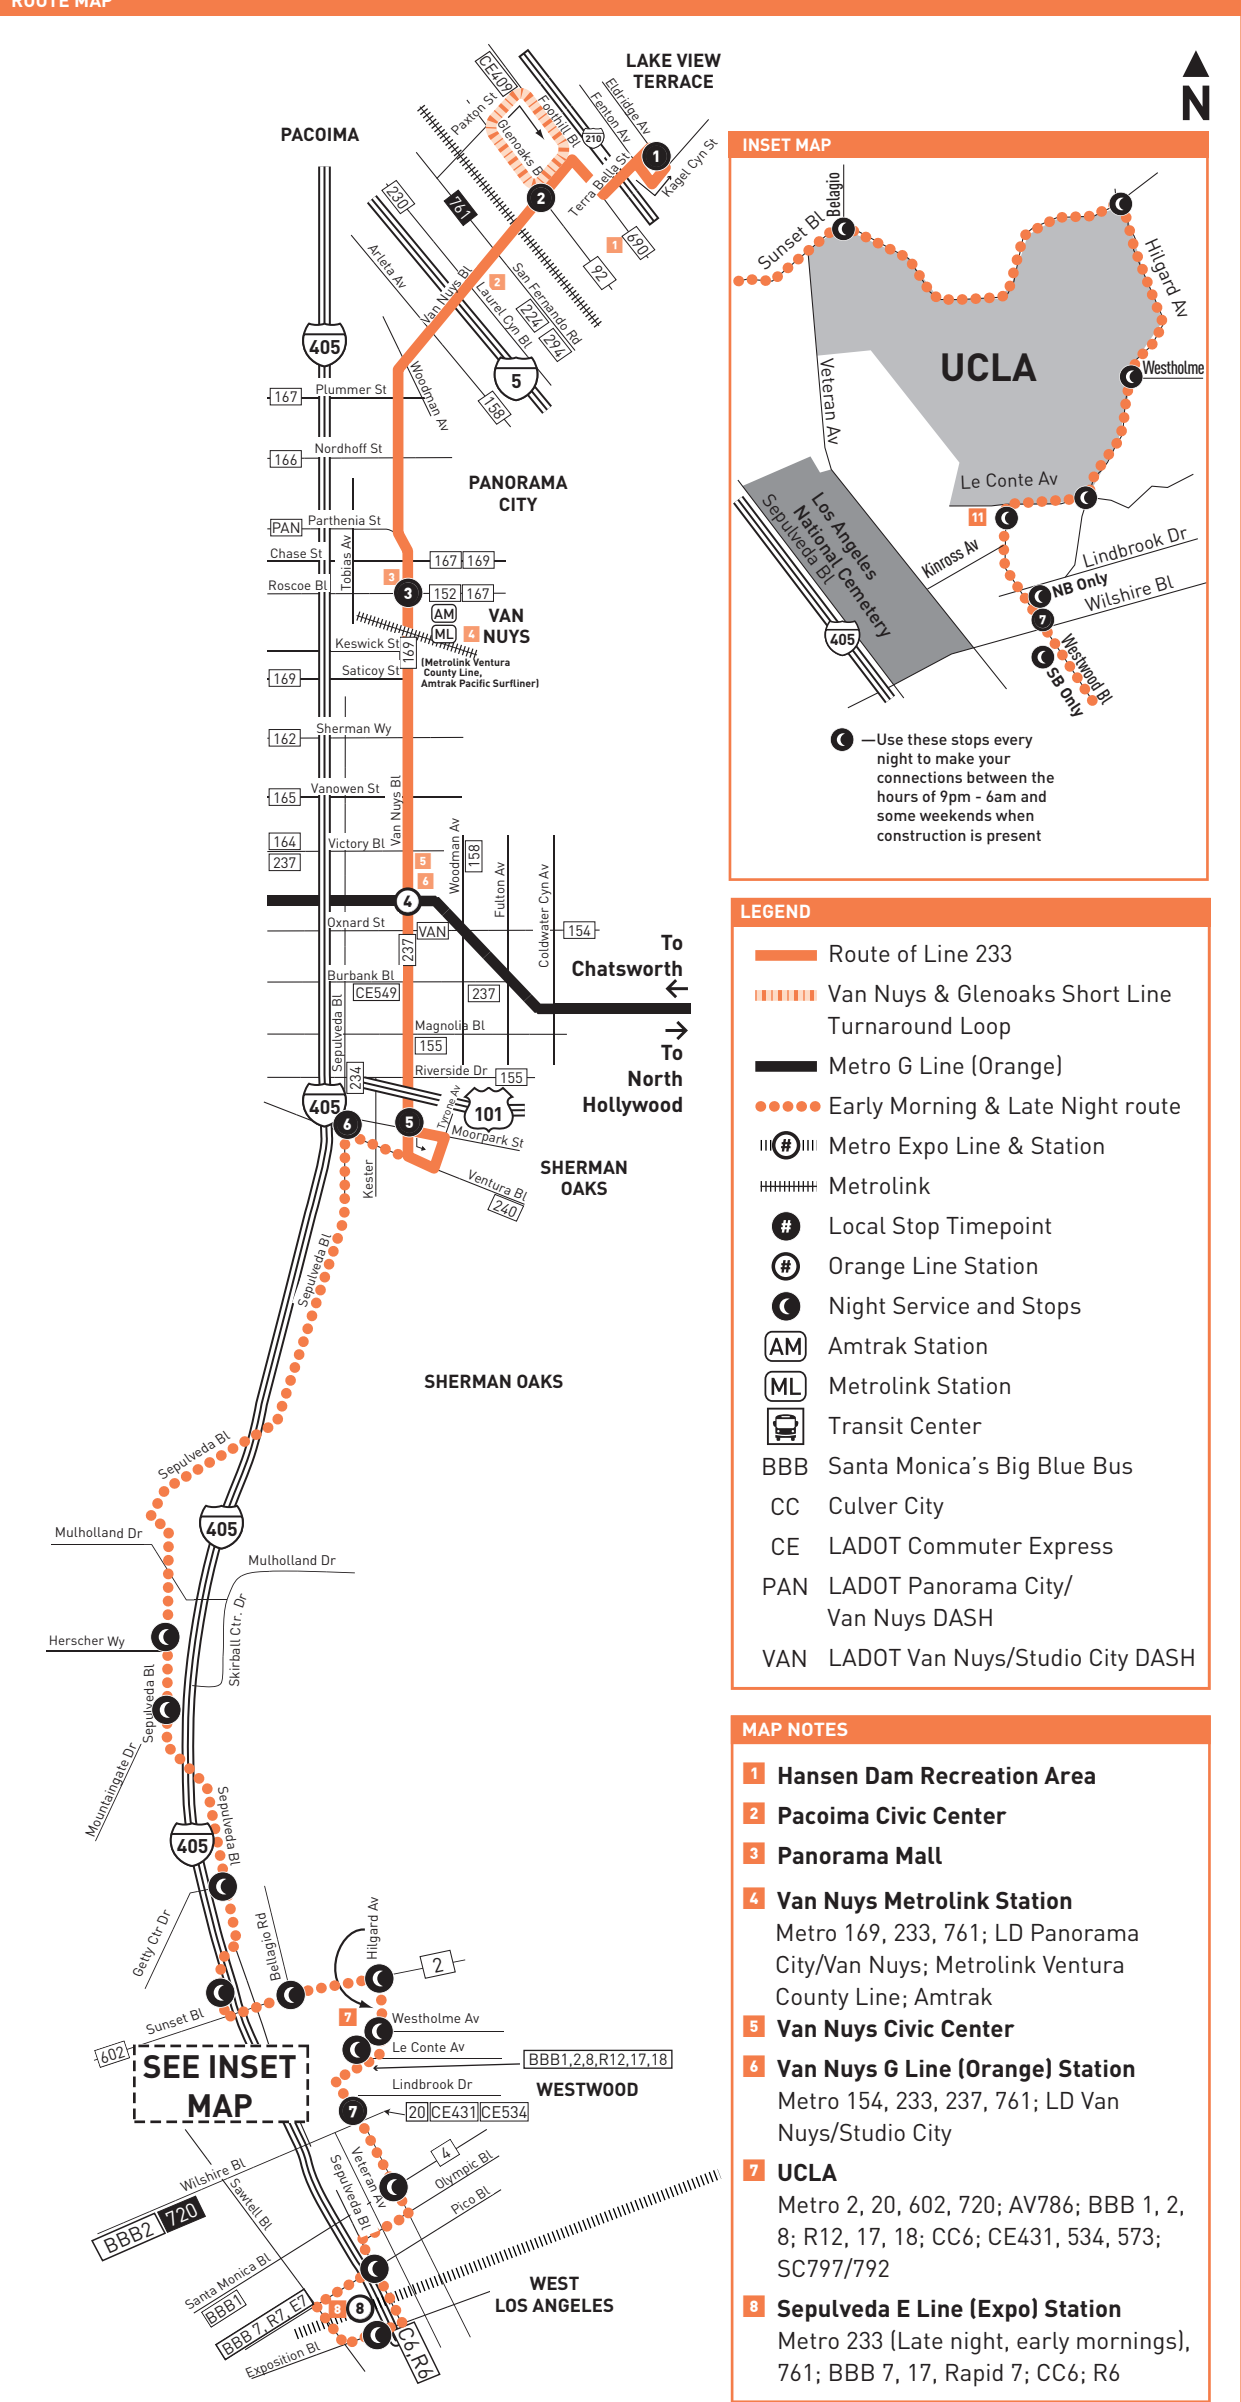

Northbound Al Norte (Approximate Times / Tiempos Aproximados)

Southbound Al Sur (Approximate Times / Tiempos Aproximados)

Table with 13 columns representing stations from West Los Angeles to Westwood and 2 rows of departure times for Northbound and Southbound directions.

ROUTE MAP

LEGEND section with icons and text defining symbols for route types, Metro lines, and stations.

MAP NOTES section listing numbered locations and their corresponding Metro/Amtrak lines.

Connect to Metro Security 24/7.

Call: 888.950.7233
Text: 213.788.2777
App: LA Metro Transit Watch

Call 911 for emergencies.
QR code