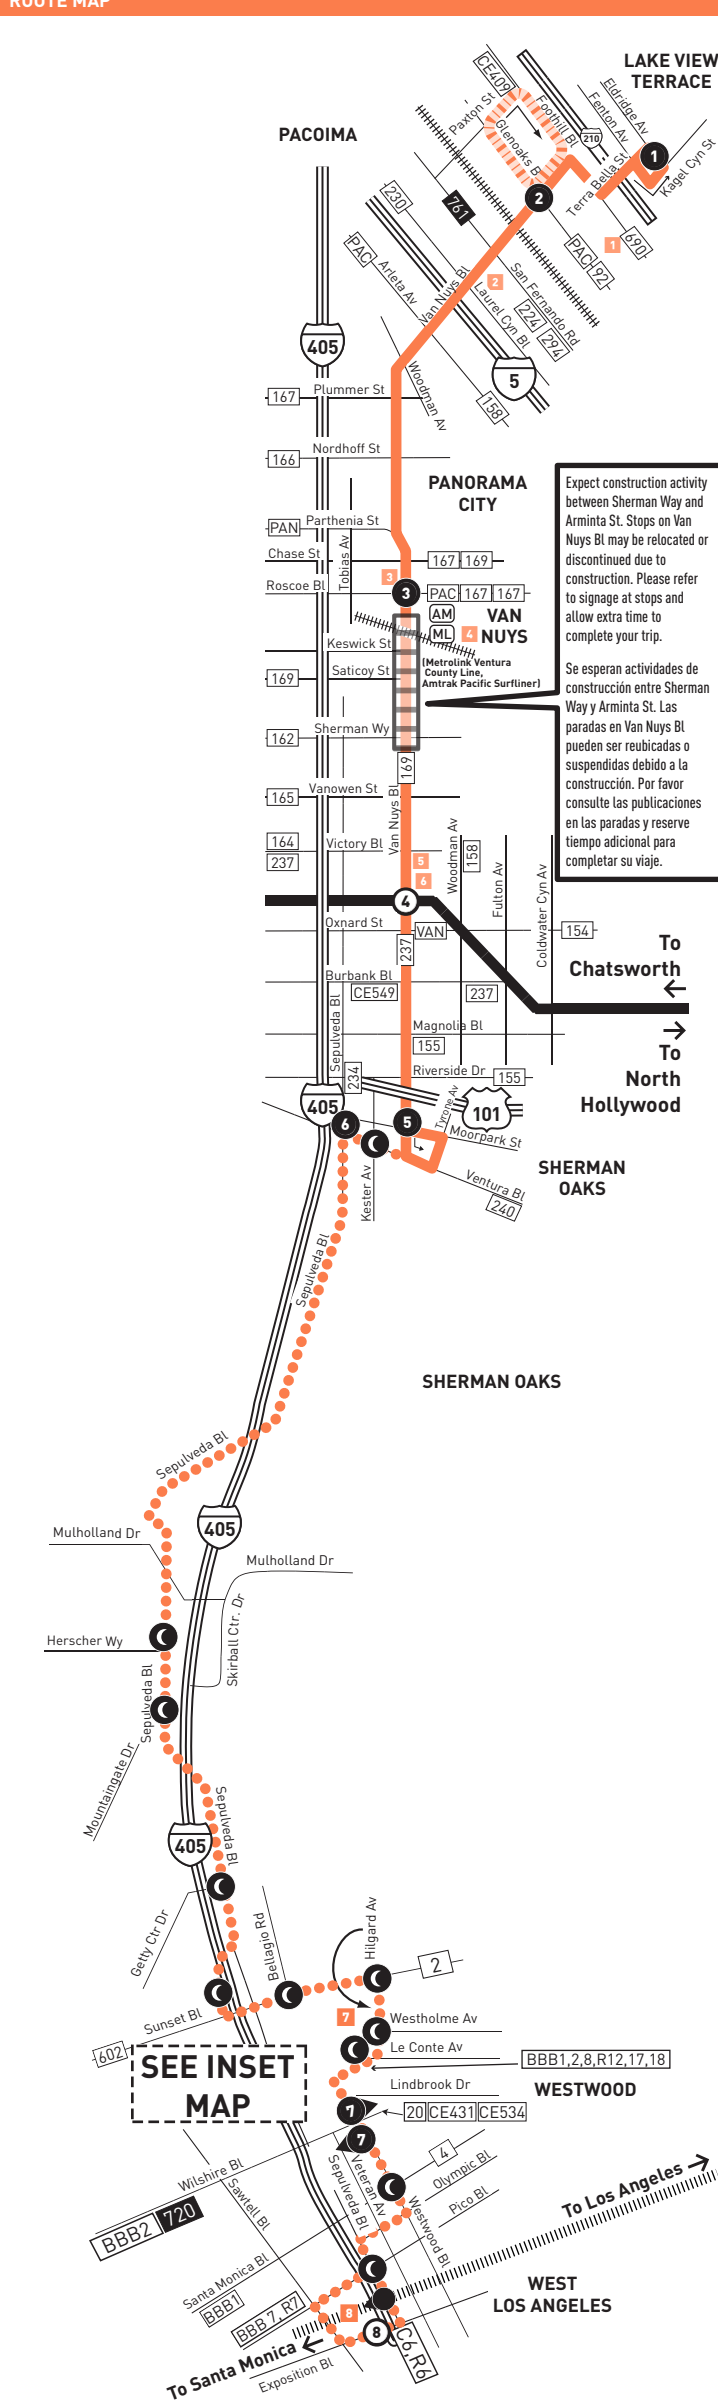

ROUTE MAP

LEGEND

- Route of Line 233
- Van Nuys & Glenoaks Short Line Turnaround Loop
- Metro G Line
- Early Morning & Late Night route
- Metro E Line &