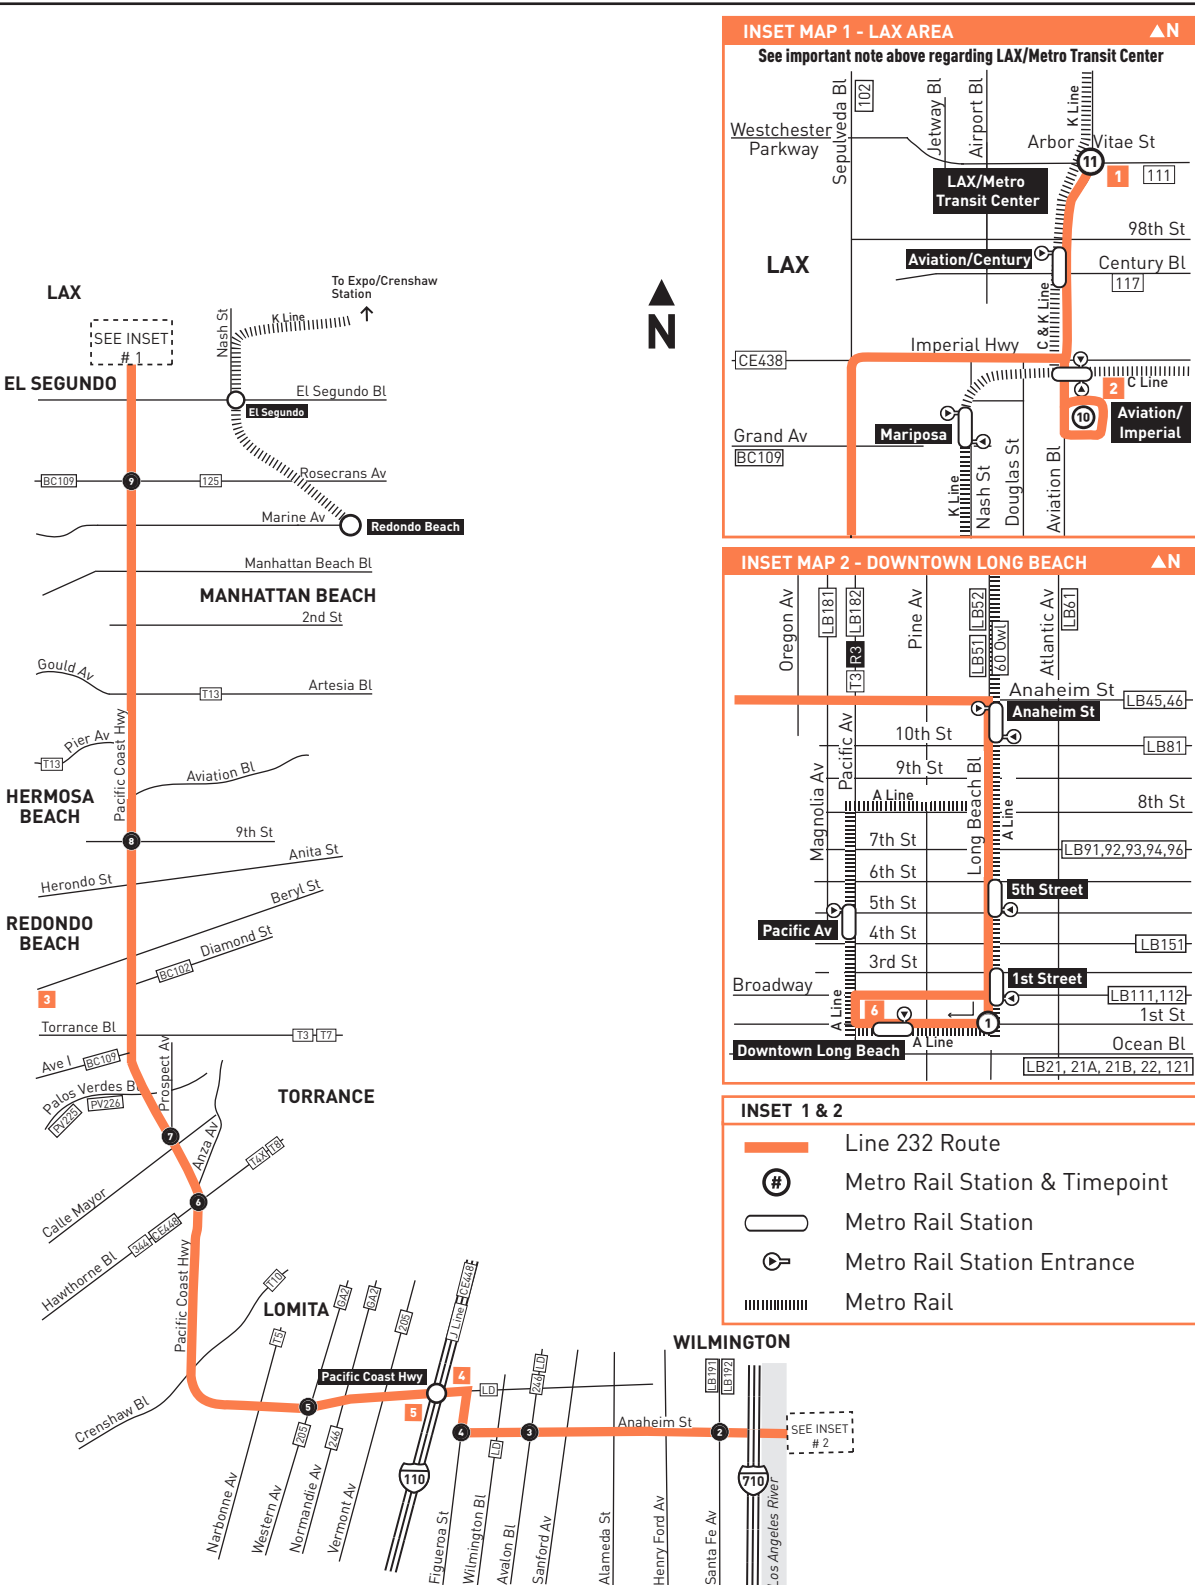

Horarios de sábado, domingo y días feriados en efecto para año nuevo, día conmemorativo, cuatro de julio, día del trabajo, día de acción de gracias, y Navidad.

LAX / Metro Transit Center

The LAX / Metro Transit Center is expected to open in early 2025. However, from December 15, 2024, this line will have a new route (to restore rail connections). It will no longer deviate to Mariposa Station and instead will travel via Pacific Coast Hwy, Imperial Hwy, Aviation/Imperial Station (C Line and Line 857 connection), Aviation Bl, Century Bl, Aviation/Century Station (K Line Connection), and continue to terminate at the LAX City Bus Center. At a date to be announced, the terminus will move to the new LAX / Metro Transit Center (as shown in the timetable).

La estación LAX/Metro Transit Center se espera abrir a principios del 2025. En lugar, desde Diciembre 15, 2024, esta línea va a tener una nueva ruta (para restaurar conexiones con trenes). El desvío a Mariposa Station sera descontinuado y en lugar viajara por Pacific Coast Hwy, Imperial Hwy, Aviation/Imperial Station (conexiones a Linea C y 857), Aviation Bl, Century Bl, Aviation/Century Station (conexión a Linea K), y continuara a terminar en LAX City Bus Center. En una fecha que sera anunciada en el futuro, la terminal va a mudarse al nuevo LAX/Metro Transit Center (como indicado en el horario).

ROUTE MAP

LAX / Metro Transit Center

The LAX / Metro Transit Center is expected to open in early 2025. However, from December 15, 2024, Line 232 will have a new route (to restore rail connections). It will no longer deviate to Mariposa Station and instead will travel via Pacific Coast Hwy, Imperial Hwy, Aviation/Imperial Station (C Line and Line 857 connection), Aviation Bl, Century Bl, Aviation/Century Station (K Line Connection), and continue to terminate at the LAX City Bus Center. At a date to be announced, the terminus will move to the new LAX / Metro Transit Center (as shown in the timetable).