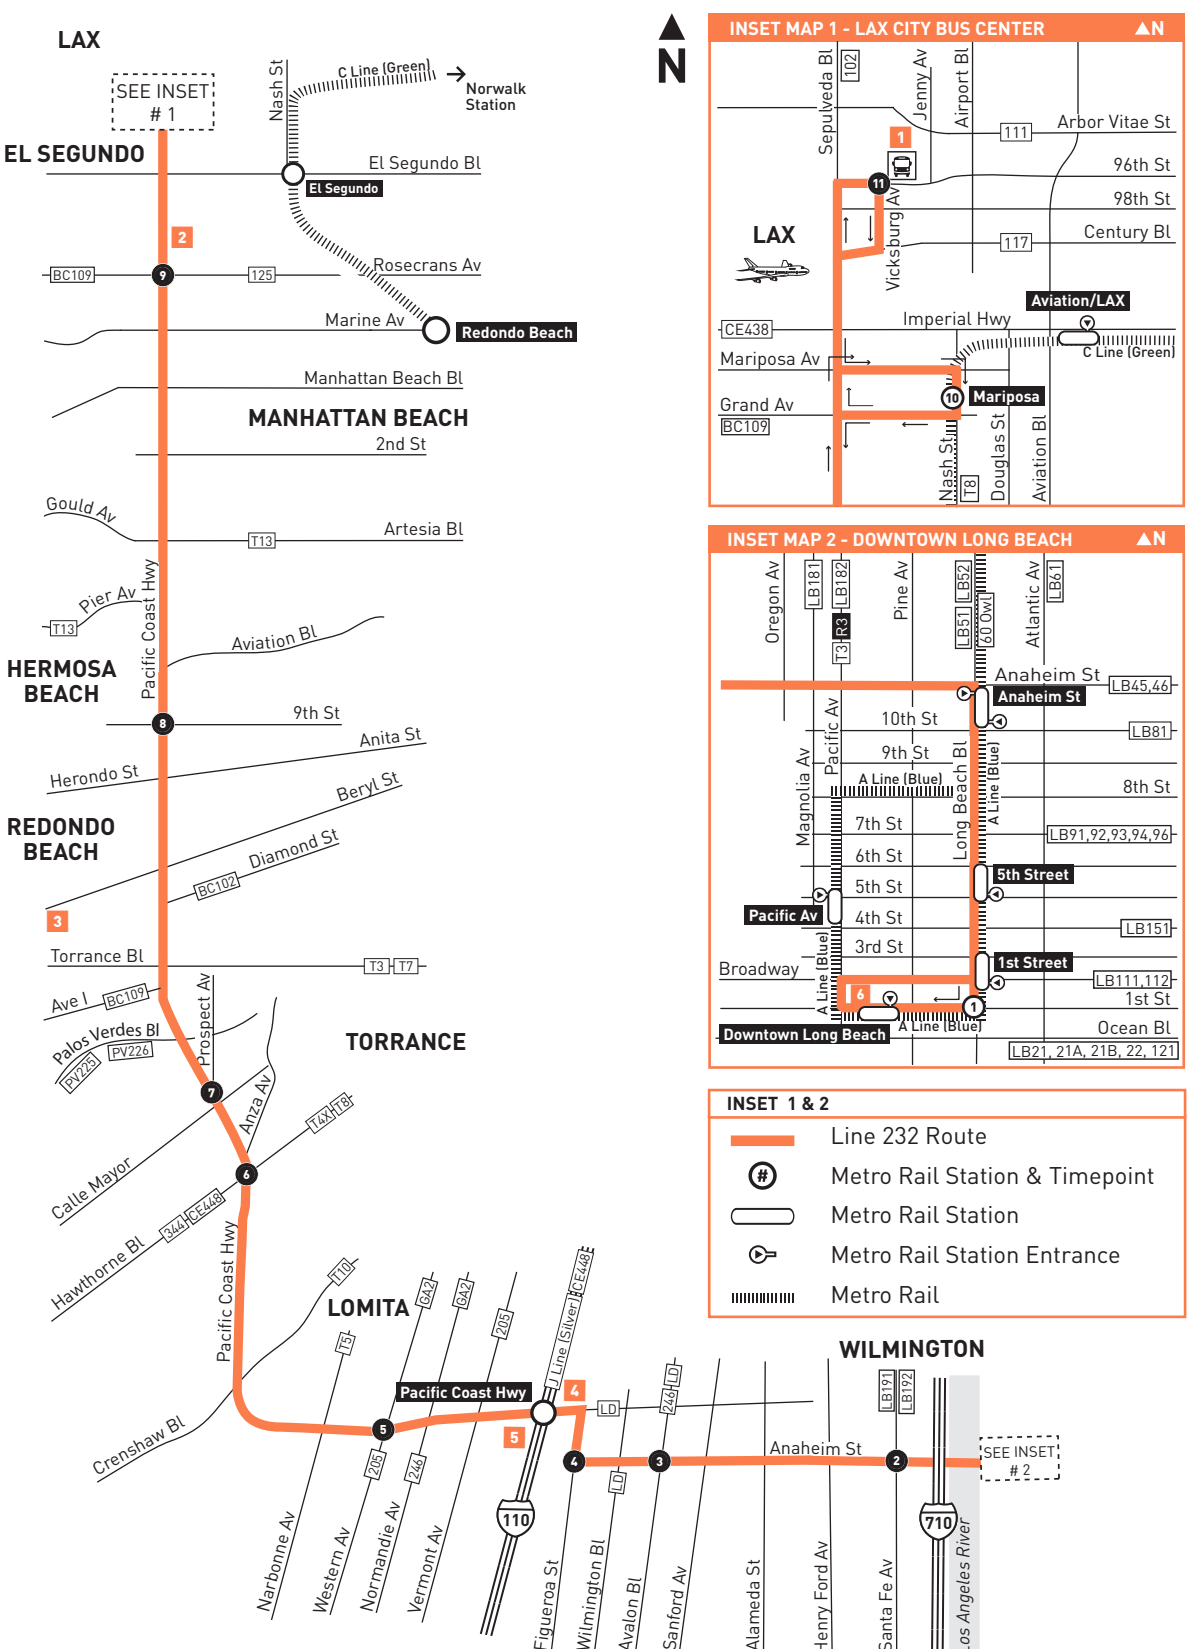

Horarios de sabado, domingo y días feriados en vigor para New Year's Day, Memorial Day, Independence Day, Labor Day, Thanksgiving Day and Christmas Day.

ROUTE MAP

MAP NOTES

- LAX City Bus Center**
Metro 40 Owl, 102, 111, 117, 232; C6, R6; T8; BBB3, BBB Rapid 3; BC109; LAX Shuttle
- Plaza El Segundo**
Metro 125, 232 (N/B only); BC109
- King Harbor**
Metro 232; BC102, BC109; CE438; T3, T7, T13
- Pacific Coast Highway Station**
Freeway Level: J Line (Silver);
Street Level: Metro 205, 232, 246; CE448; DASH Wilmington
- LA Harbor College**
Metro 205, 232
- Downtown Long Beach Station**
A Line (Blue); Metro 60 Owl, 232; T3; T R3; CE142; LB21, 21A, 21B; 22, 46, 51, 52, 61, 71, 72, 81, 91, 92, 93, 94, 111, 112, 121, 151, 172, 173, 174, 181, 182, 191, 192; Amtrak Thruway; LB Passport