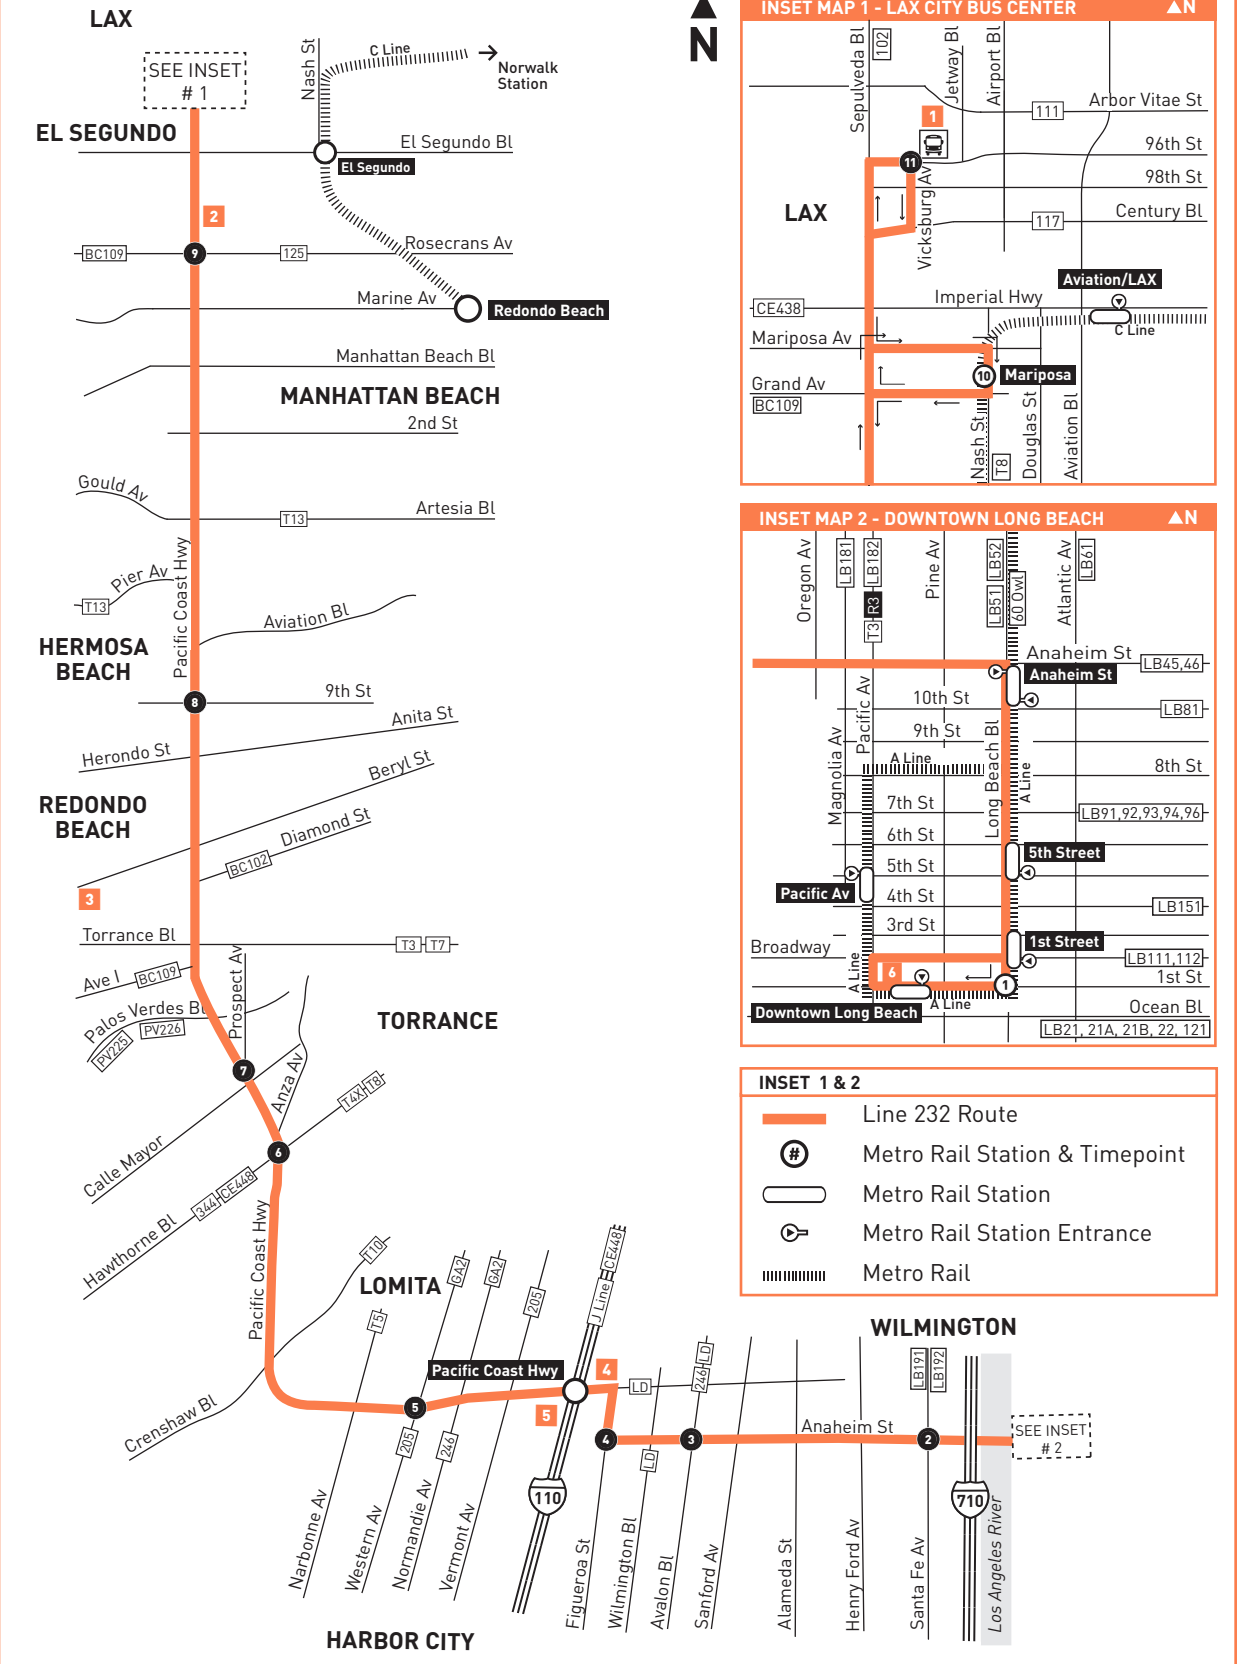

Saturday, Sunday and Holiday Schedules

Saturday, Sunday and Holiday Schedule in effect on New Year's Day, Memorial Day, Independence Day, Labor Day, Thanksgiving Day and Christmas Day.

Horarios de sábado, domingo y días feriados

Horarios de sábado, domingo y días feriados en efecto para año nuevo, día conmemorativo, cuatro de julio, día del trabajo, día de acción de gracias, y Navidad.

ROUTE MAP

LEGEND

- Line 232 Route
- # Local Stop Timepoint
- Metro Rail Station
- ⊕ Metro Rail Station & Timepoint
- ≡≡≡ Metro Rail
- 🚊 Transit Center
- BBB Santa Monica's Big Blue Bus
- BC Beach Cities Transit
- C Culver CityBus
- CE LADOT Commuter Express
- GA GTrans (Gardena)
- LAX Los Angeles International Airport
- LB Long Beach Transit
- LD LADOT DASH
- PV Palos Verdes Peninsula Authority
- R Rapid
- T Torrance Transit

MAP NOTES

1. **LAX City Bus Center**
   Metro 40 Owl, 102, 111, 117, 232; C6, R6, T8; BBB3, BBB Rapid 3; BC109; LAX Shuttle
2. **Plaza El Segundo**
   Metro 125, 232 (N/B only); BC109
3. **King Harbor**
   Metro 232; BC102, BC109; CE438; T3, T7, T13
4. **Pacific Coast Highway Station**
   Freeway Level:
   J Line 950;
   Street Level: Metro 205, 232, 246; CE448; DASH Wilmington
5. **LA Harbor College**
   Metro 205, 232, 246
6. **Downtown Long Beach Station**
   A Line; Metro 60 Owl, 232; T3; T R3; CE142; LB21, 21A, 21B 22, 46, 51, 52, 61, 71, 72, 81, 91, 92, 93, 94, 111, 112, 121, 151, 172, 173, 174, 181, 182, 191, 192; Amtrak Thruway; LB Passport

151004